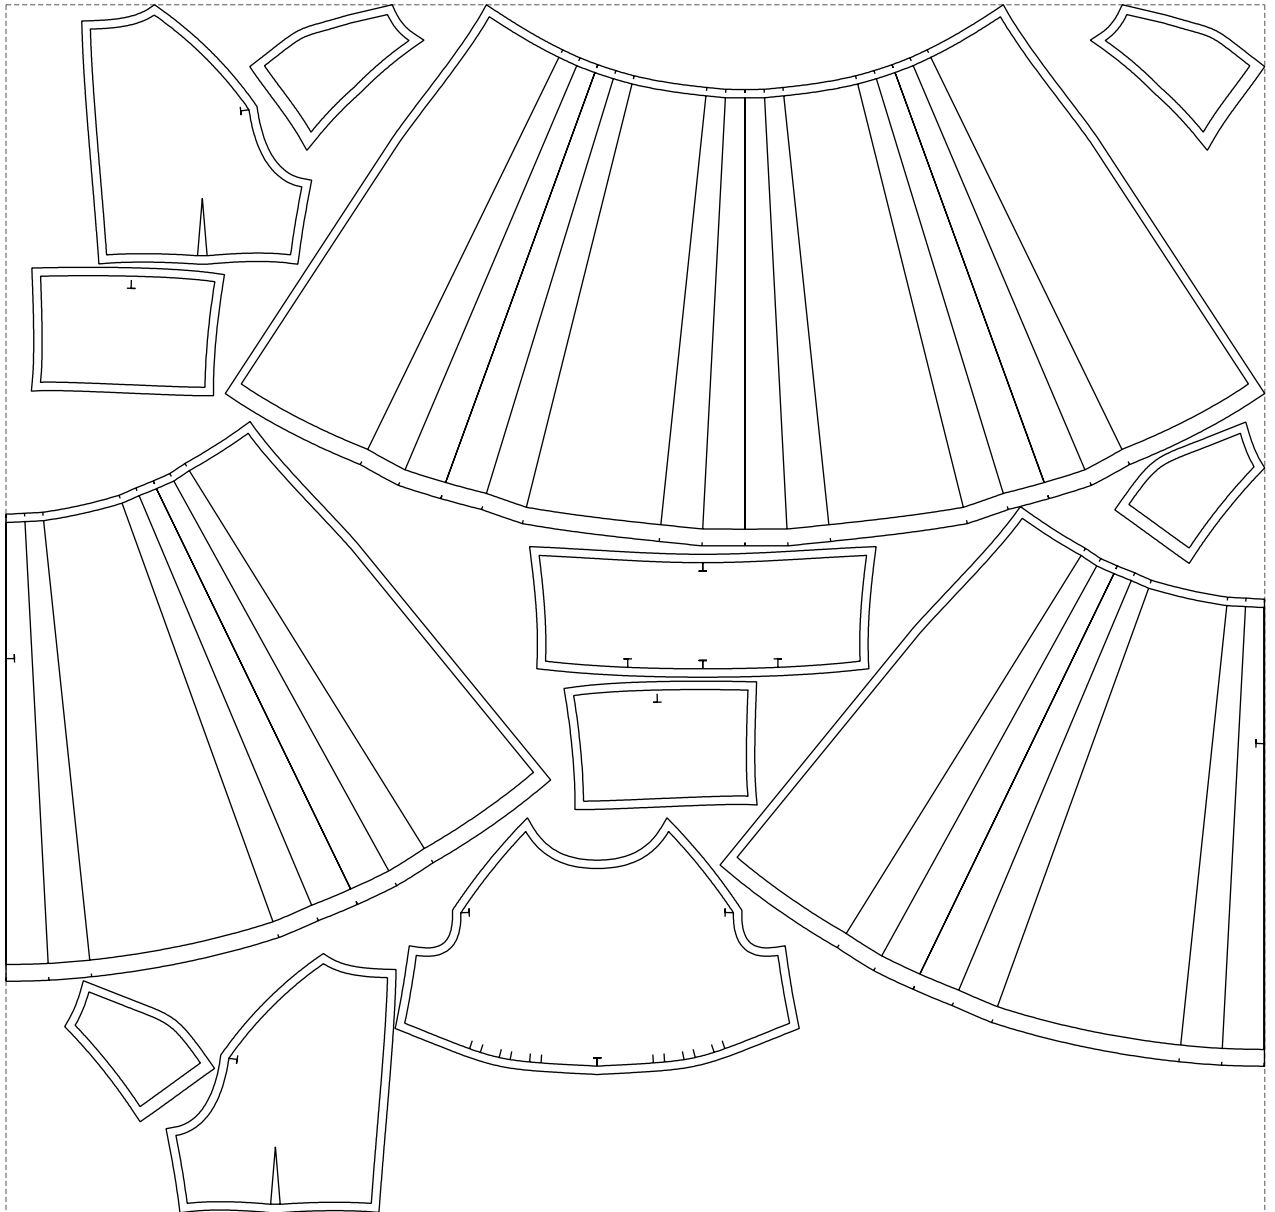

Not for print

Paper size: A4, size:1399.00 x885.13 mm

# Example

size:1499.00 x1438.87 mm

Maneken =1 ver.0

rz\_1=170

rz\_16=88

rz\_17=75.6

rz\_18=67.6

rz\_19=96

rz\_20=94.6

---

. . . . .  
. . . . .  
. . . . .