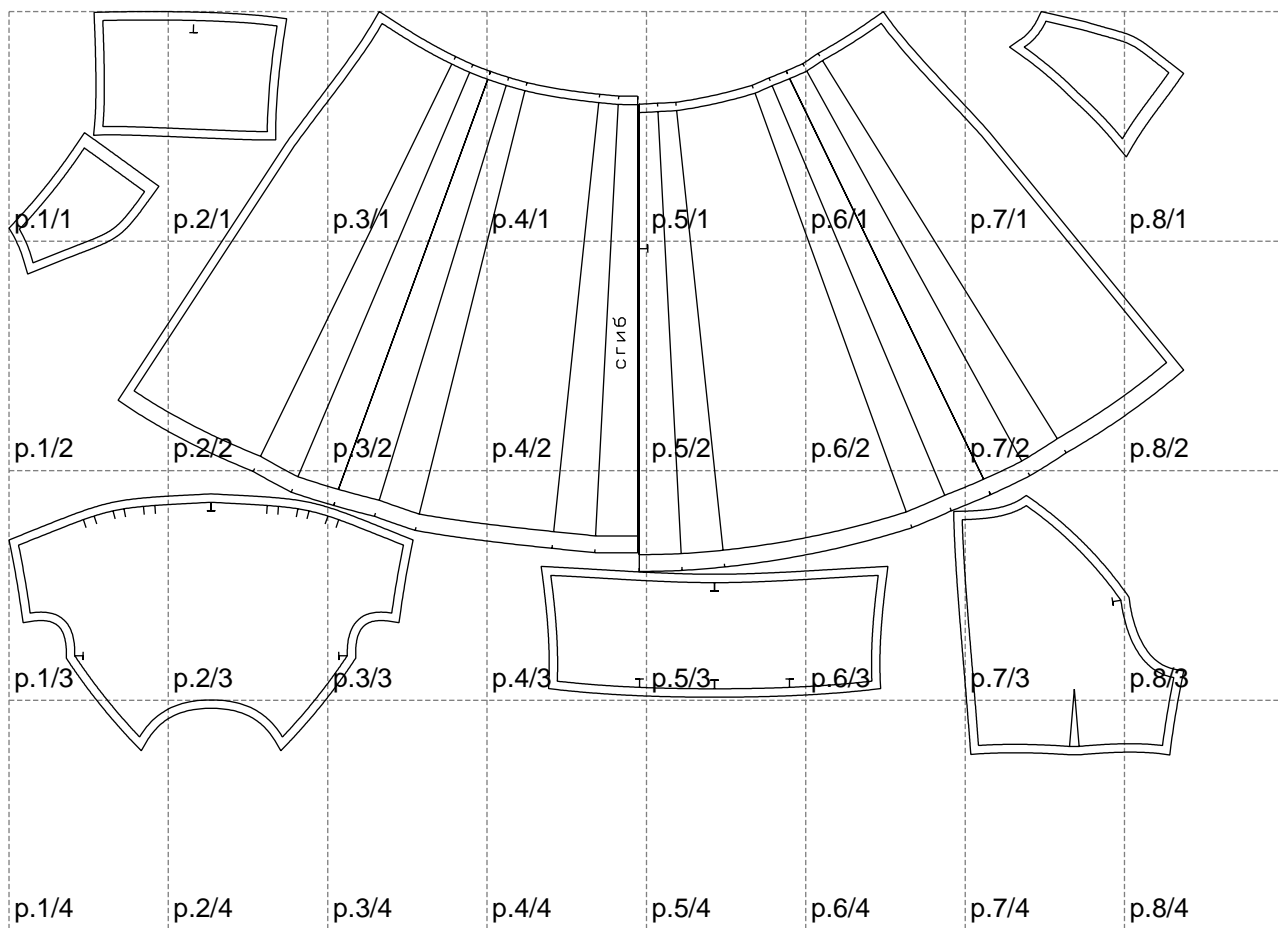

Not for print

Paper size: A4, size:1399.00 x885.13 mm

# Example

size:1499.00 x1438.87 mm

Maneken =1 ver.0

rz\_1=170

rz\_16=88

rz\_17=75.6

rz\_18=67.6

rz\_19=96

rz\_20=94.6

---

. . . . .  
. . . . .  
. . . . .