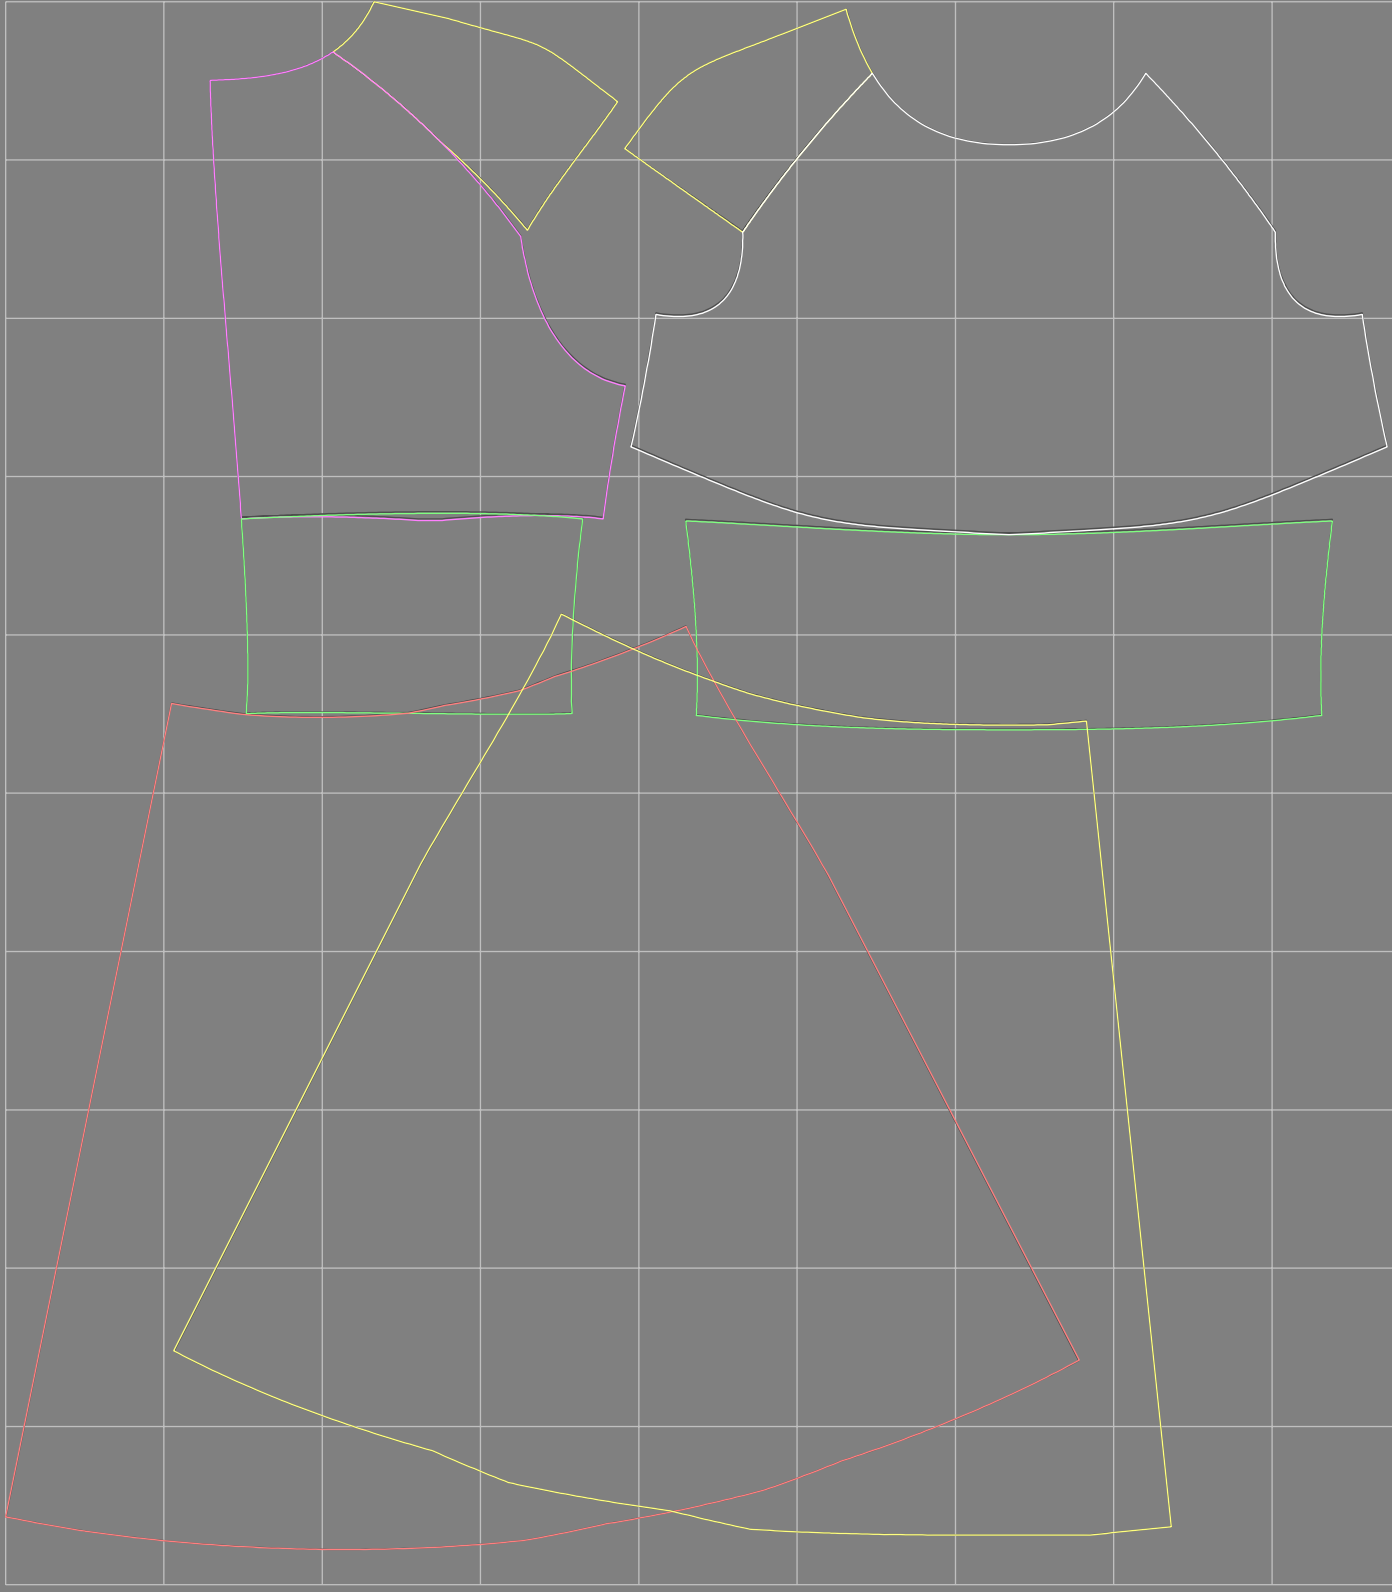

Not for print

Paper size: A4, size:1399.00 x908.46 mm

Example

size:1499.00 x1475.09 mm

Maneken =1 ver.0

rz_1=170

rz_16=92

rz_17=78.8

rz_18=71.8

rz_19=100

rz_20=98.1

.
.
.