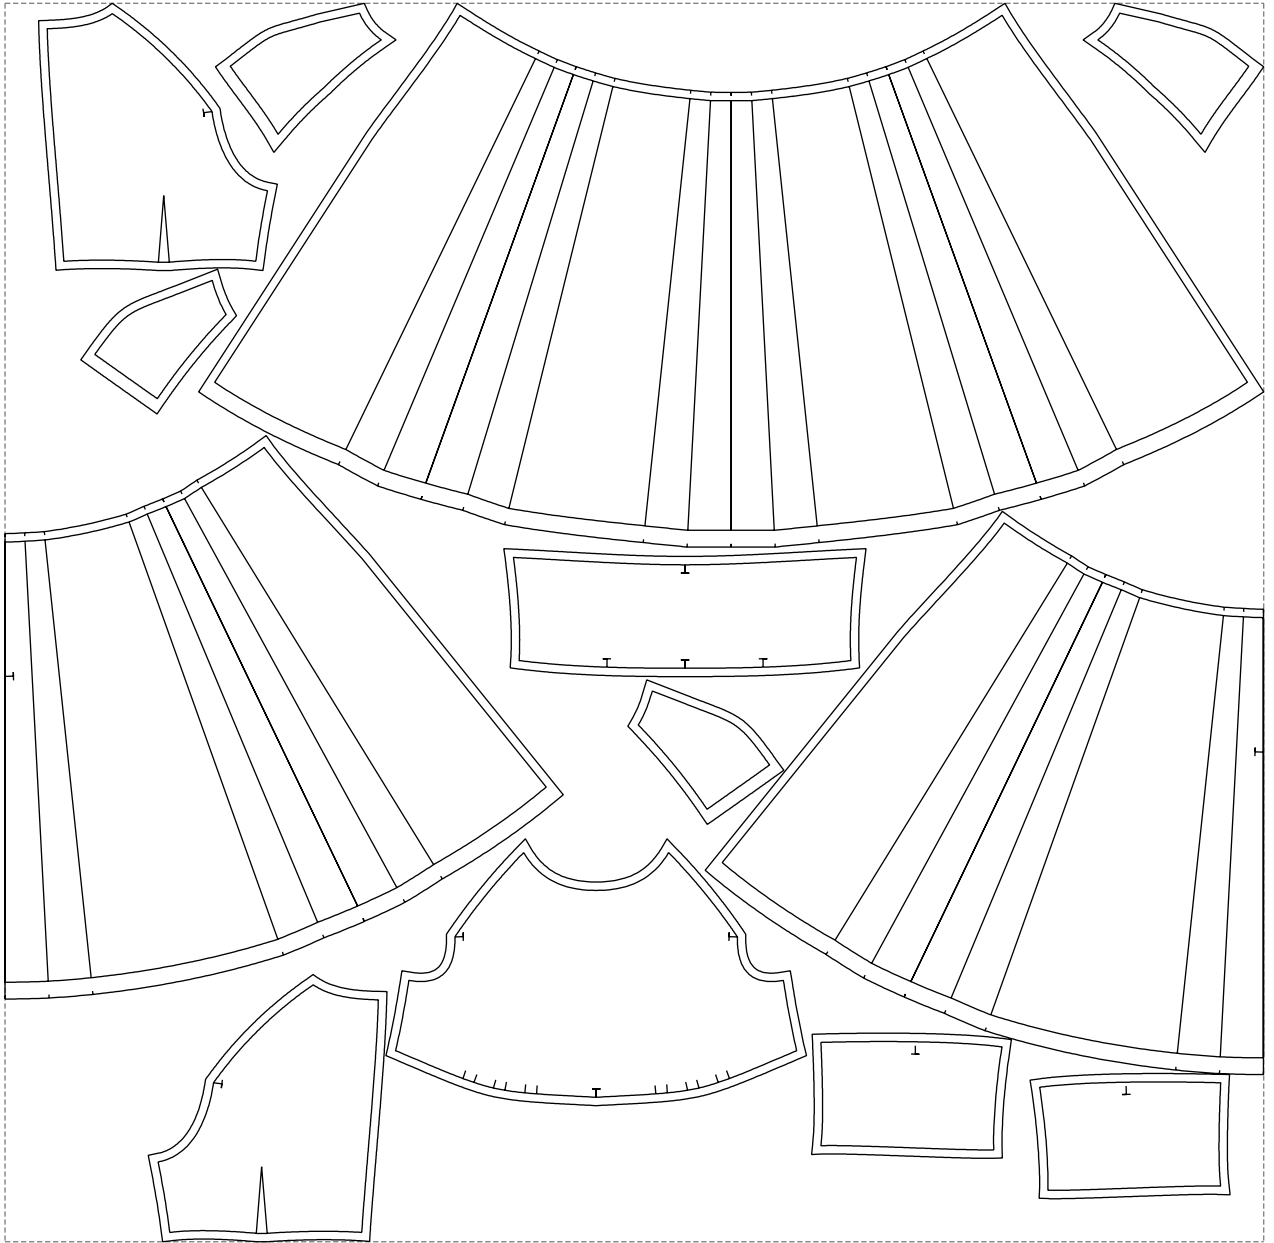

Not for print

Paper size: A4, size:1399.00 x908.46 mm

Example

size:1499.00 x1475.09 mm

Maneken =1 ver.0

rz_1=170

rz_16=92

rz_17=78.8

rz_18=71.8

rz_19=100

rz_20=98.1

.
.
.