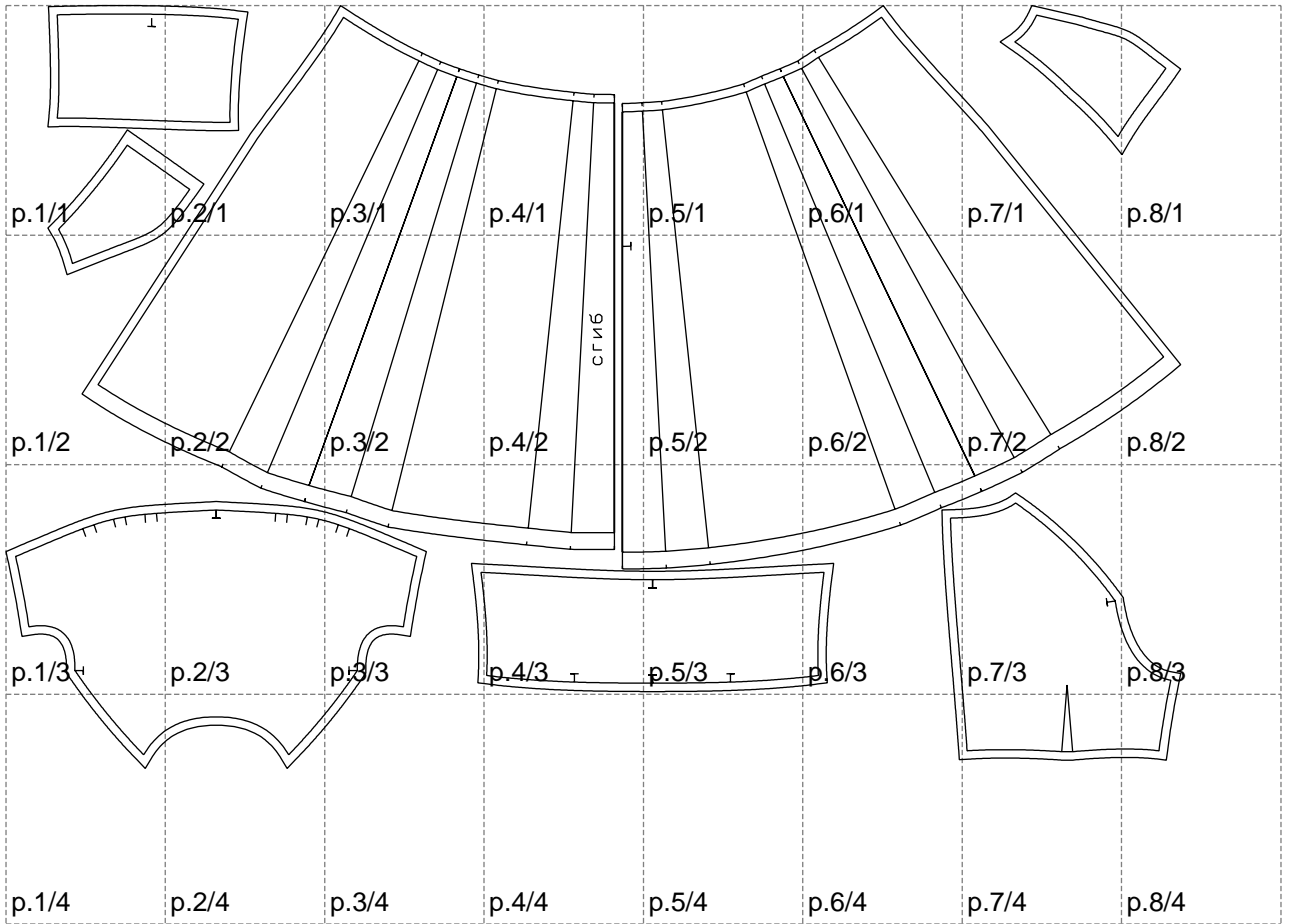

Not for print

Paper size: A4, size:1399.00 x908.46 mm

Example

size:1499.00 x1475.09 mm

Maneken =1 ver.0

rz_1=170

rz_16=92

rz_17=78.8

rz_18=71.8

rz_19=100

rz_20=98.1

.
.
.