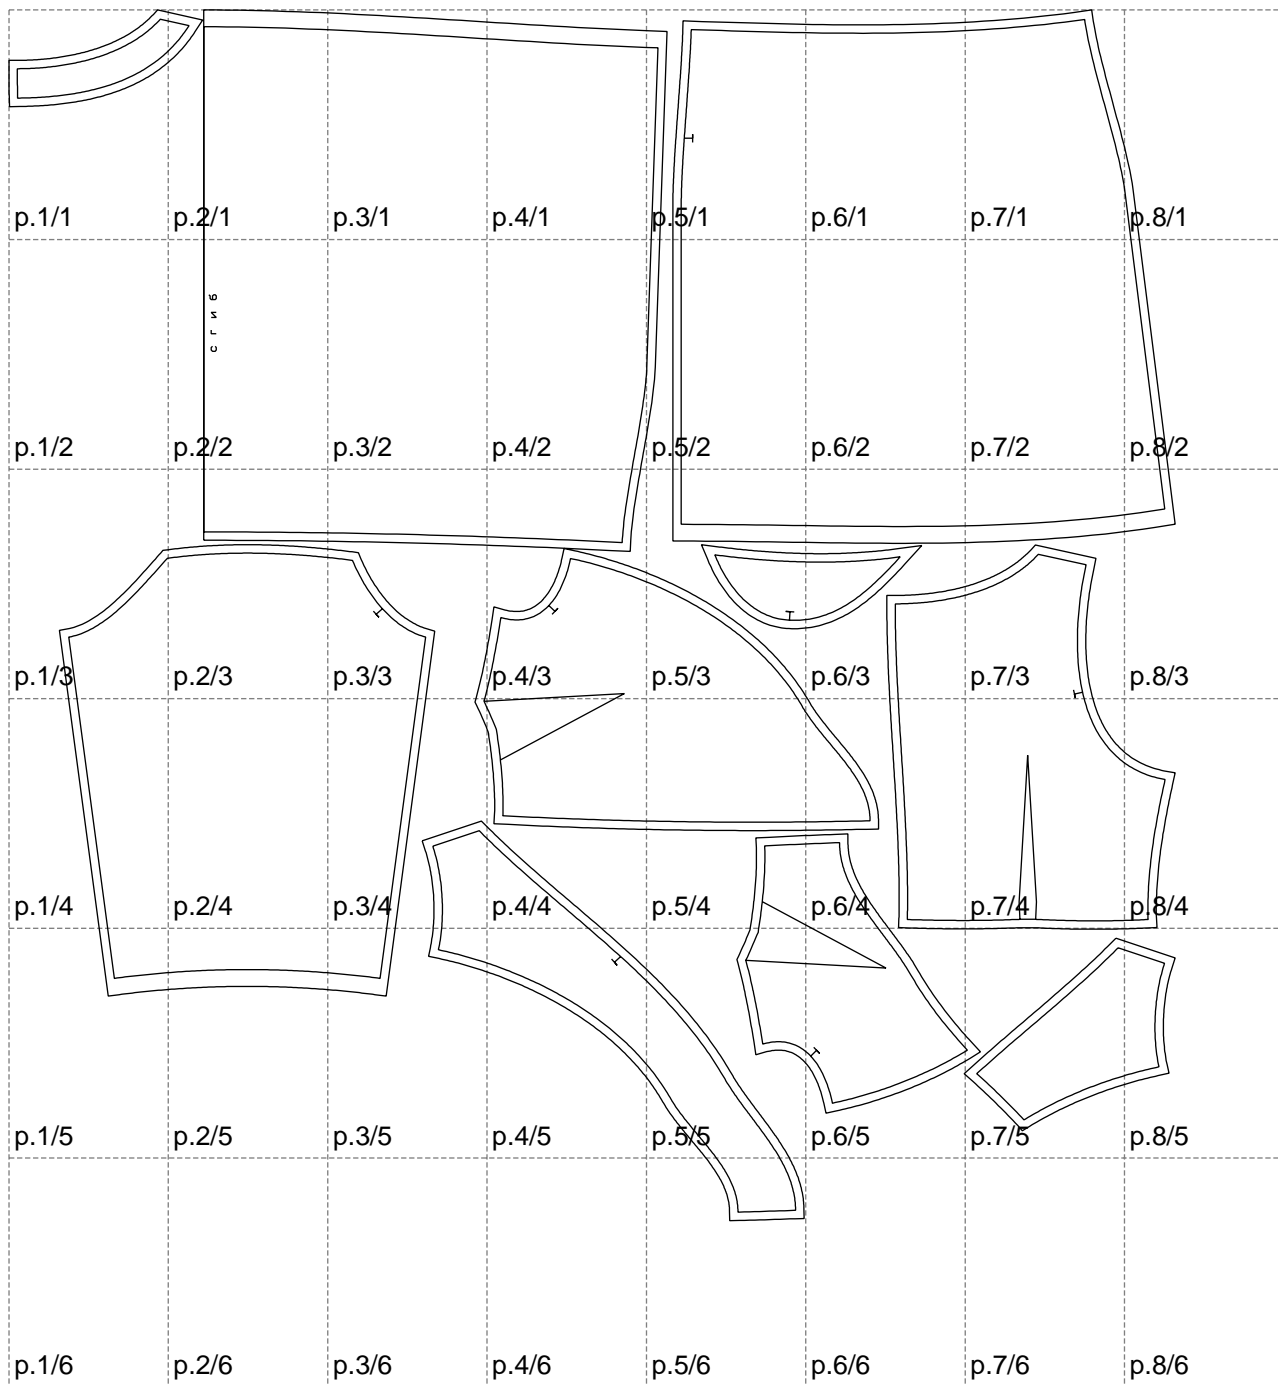

Not for print

Paper size: A4, size:1388.93 x1441.68 mm

# Example

size:1499.00 x2389.86 mm

Maneken =1 ver.0

rz\_1=170

rz\_16=120

rz\_17=104

rz\_18=103.6

rz\_19=128

rz\_20=125.1

---

. . . . .  
. . . . .  
. . . . .