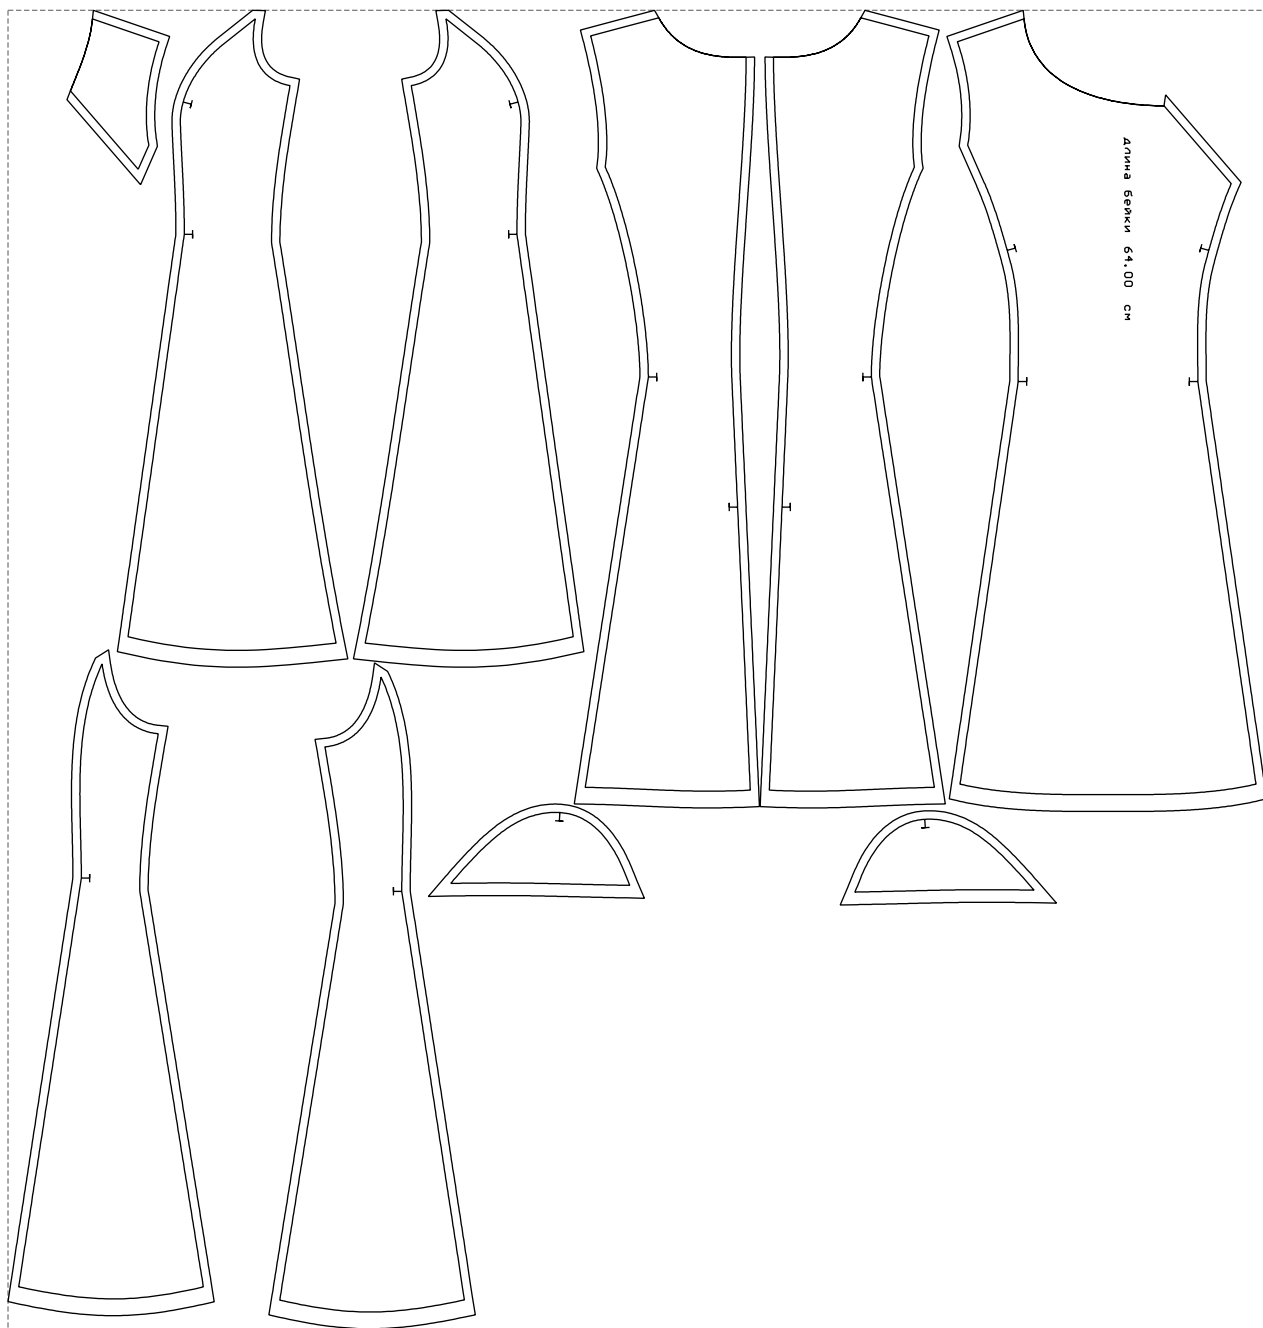

Not for print

Paper size: A4, size:1399.00 x954.40 mm

# Example

size:1499.00 x1570.64 mm

Maneken =1 ver.0

rz\_1=170

rz\_16=96

rz\_17=82

rz\_18=76

rz\_19=104

rz\_20=101.8

---

. . . . .  
. . . . .  
. . . . .