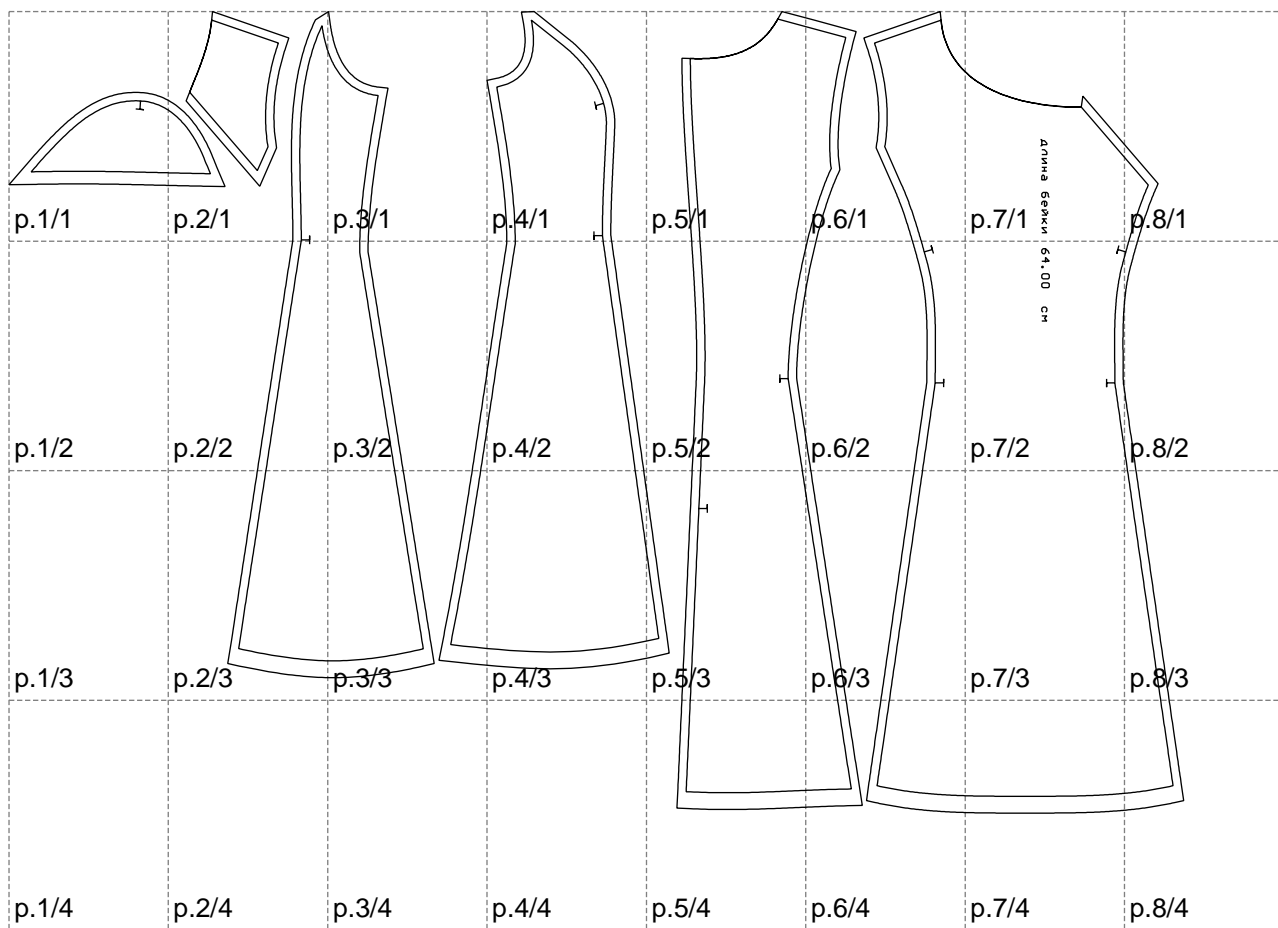

Not for print

Paper size: A4, size:1399.00 x954.40 mm

# Example

size:1499.00 x1570.64 mm

Maneken =1 ver.0

rz\_1=170

rz\_16=96

rz\_17=82

rz\_18=76

rz\_19=104

rz\_20=101.8

---

. . . . .  
. . . . .  
. . . . .