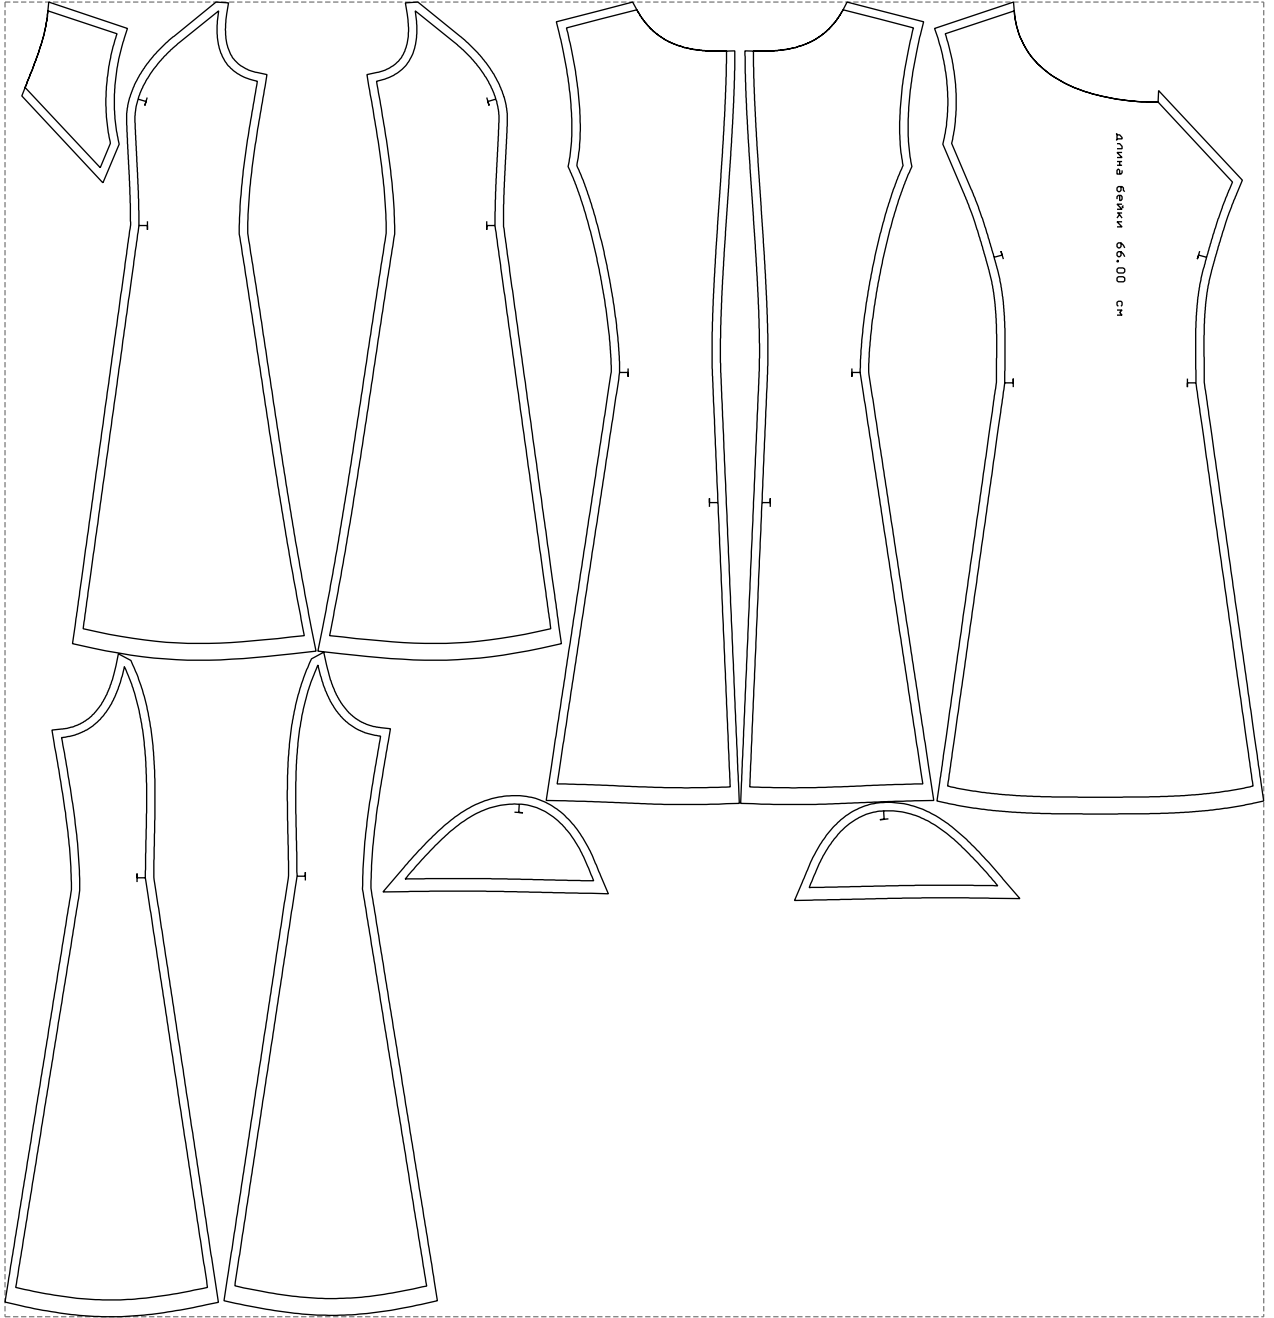

Not for print

Paper size: A4, size:1399.00 x966.92 mm

# Example

size:1499.00 x1565.92 mm

Maneken =1 ver.0

rz\_1=170

rz\_16=104

rz\_17=88.9

rz\_18=84.4

rz\_19=112