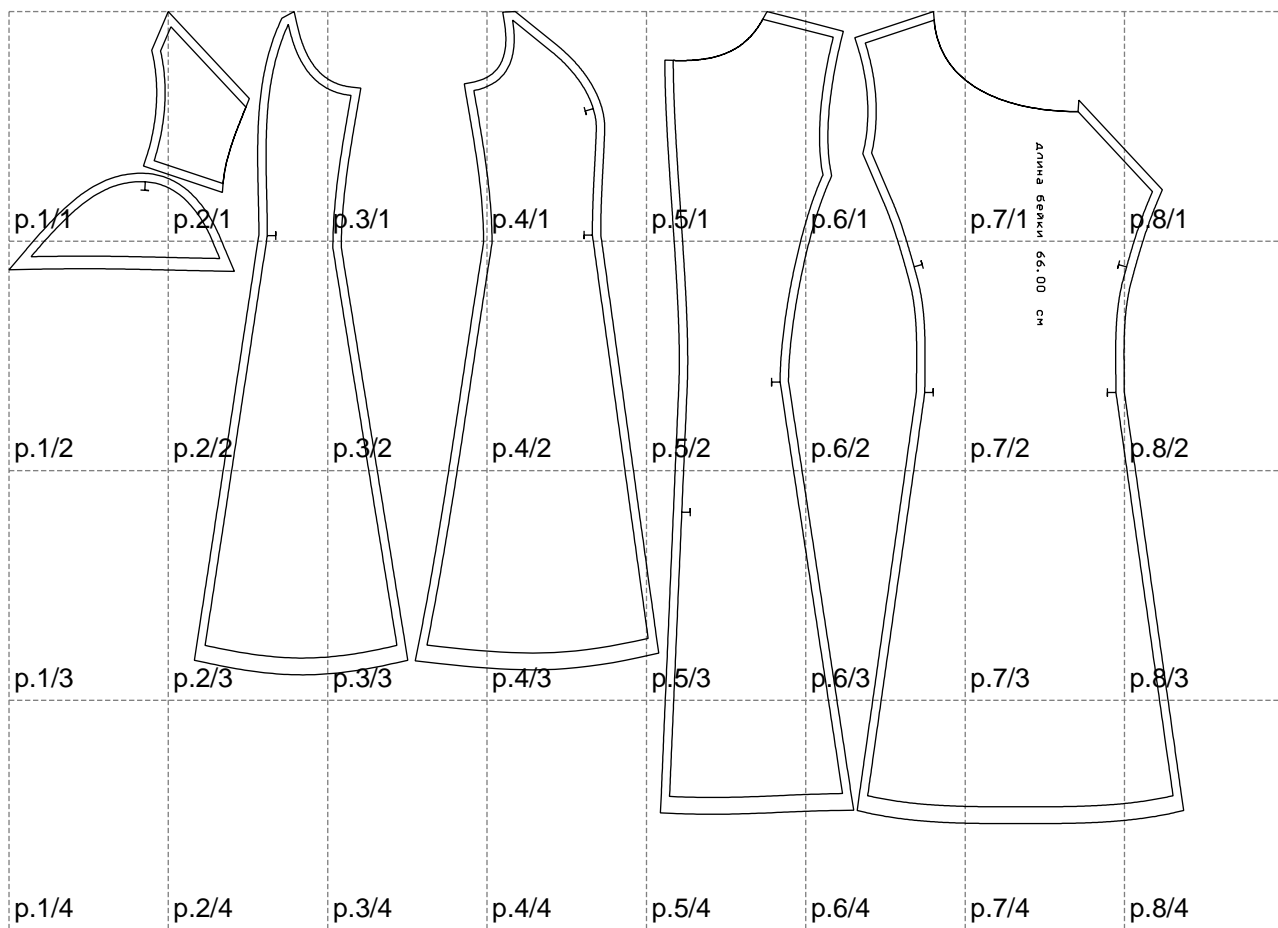

Not for print

Paper size: A4, size:1399.00 x966.92 mm

# Example

size:1499.00 x1565.92 mm

Maneken =1 ver.0

rz\_1=170

rz\_16=104

rz\_17=88.9

rz\_18=84.4

rz\_19=112

rz\_20=109.3

---

. . . . .  
. . . . .  
. . . . .