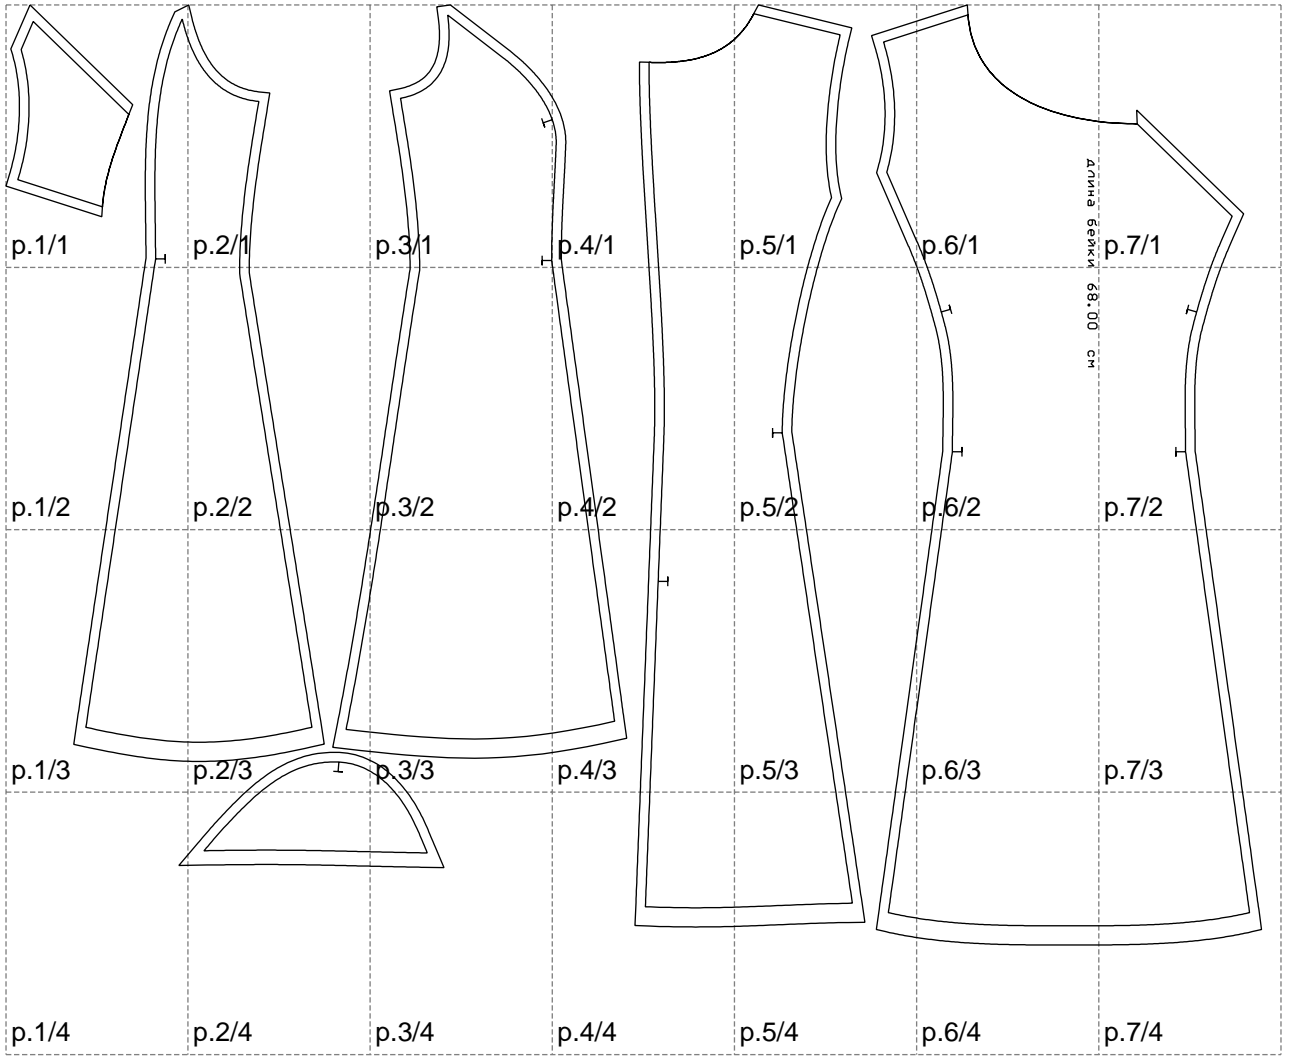

Not for print

Paper size: A4, size:1308.50 x979.43 mm

# Example

size:1499.00 x1745.99 mm

Maneken =1 ver.0

rz\_1=170

rz\_16=112

rz\_17=96.2

rz\_18=94

rz\_19=120

rz\_20=117

---

. . . . .  
. . . . .  
. . . . .