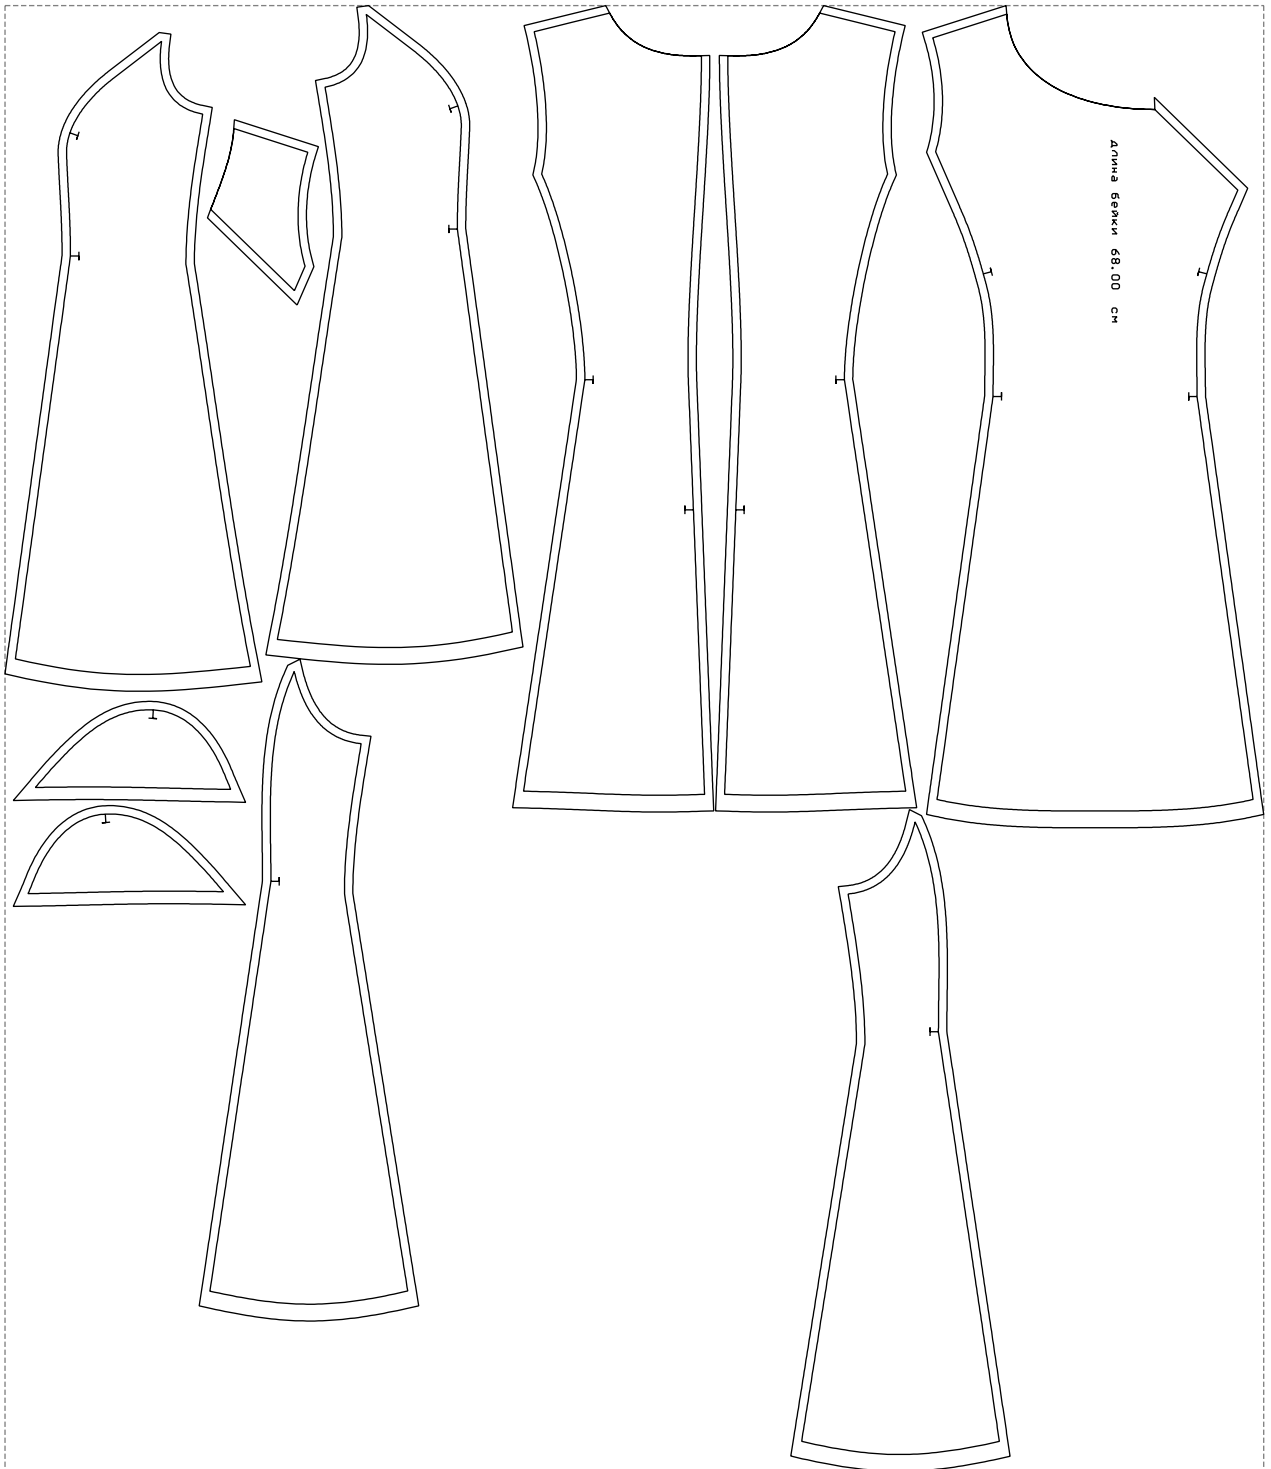

# Example

size:1499.00 x1745.99 mm

Maneken =1 ver.0

rz\_1=170

rz\_16=112

rz\_17=96.2

rz\_18=94

rz\_19=120