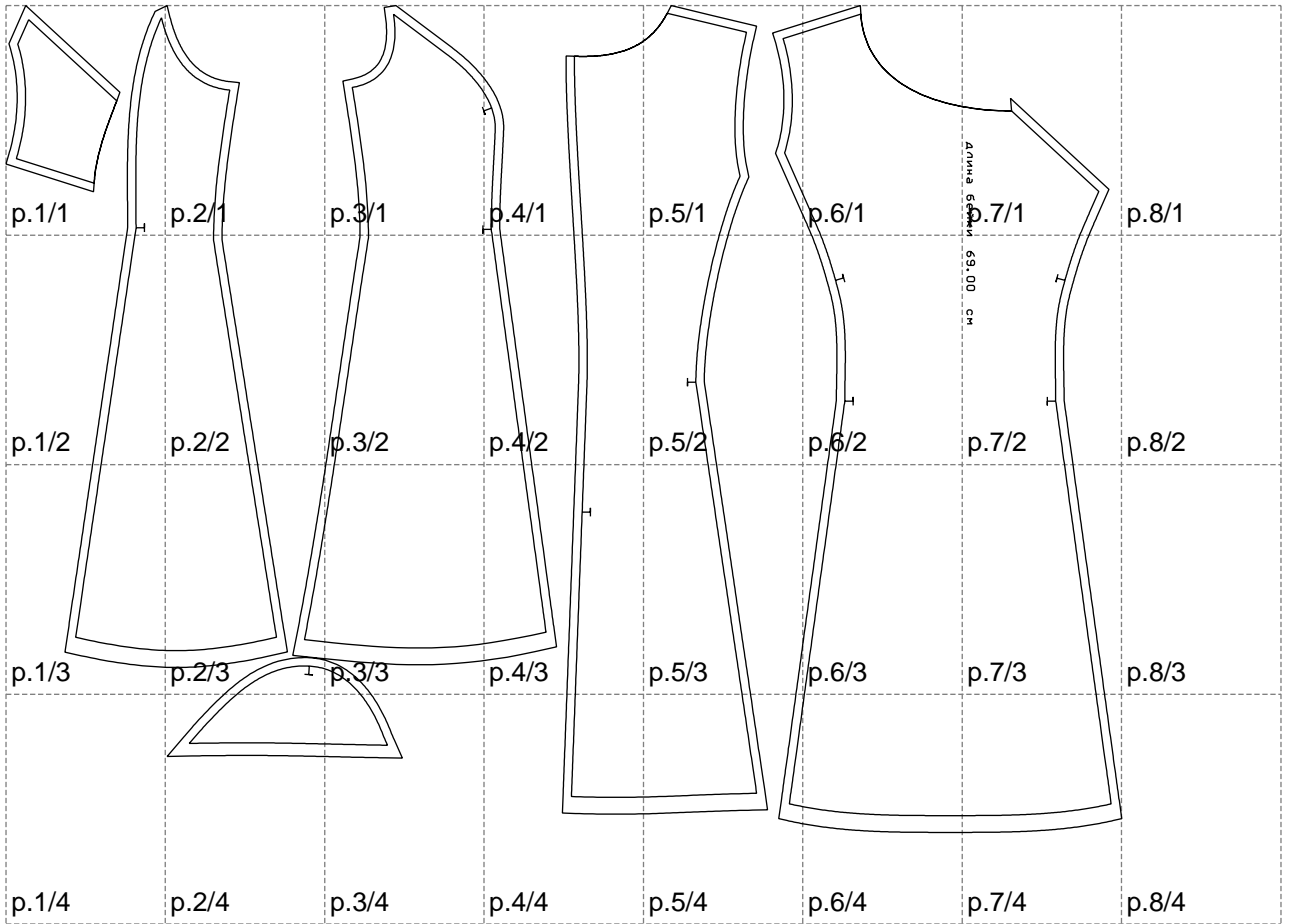

Not for print

Paper size: A4, size:1328.82 x984.56 mm

# Example

size:1499.00 x1748.76 mm

Maneken =1 ver.0

rz\_1=170

rz\_16=116

rz\_17=100

rz\_18=98.8

rz\_19=124

rz\_20=121

---

. . . . .  
. . . . .  
. . . . .