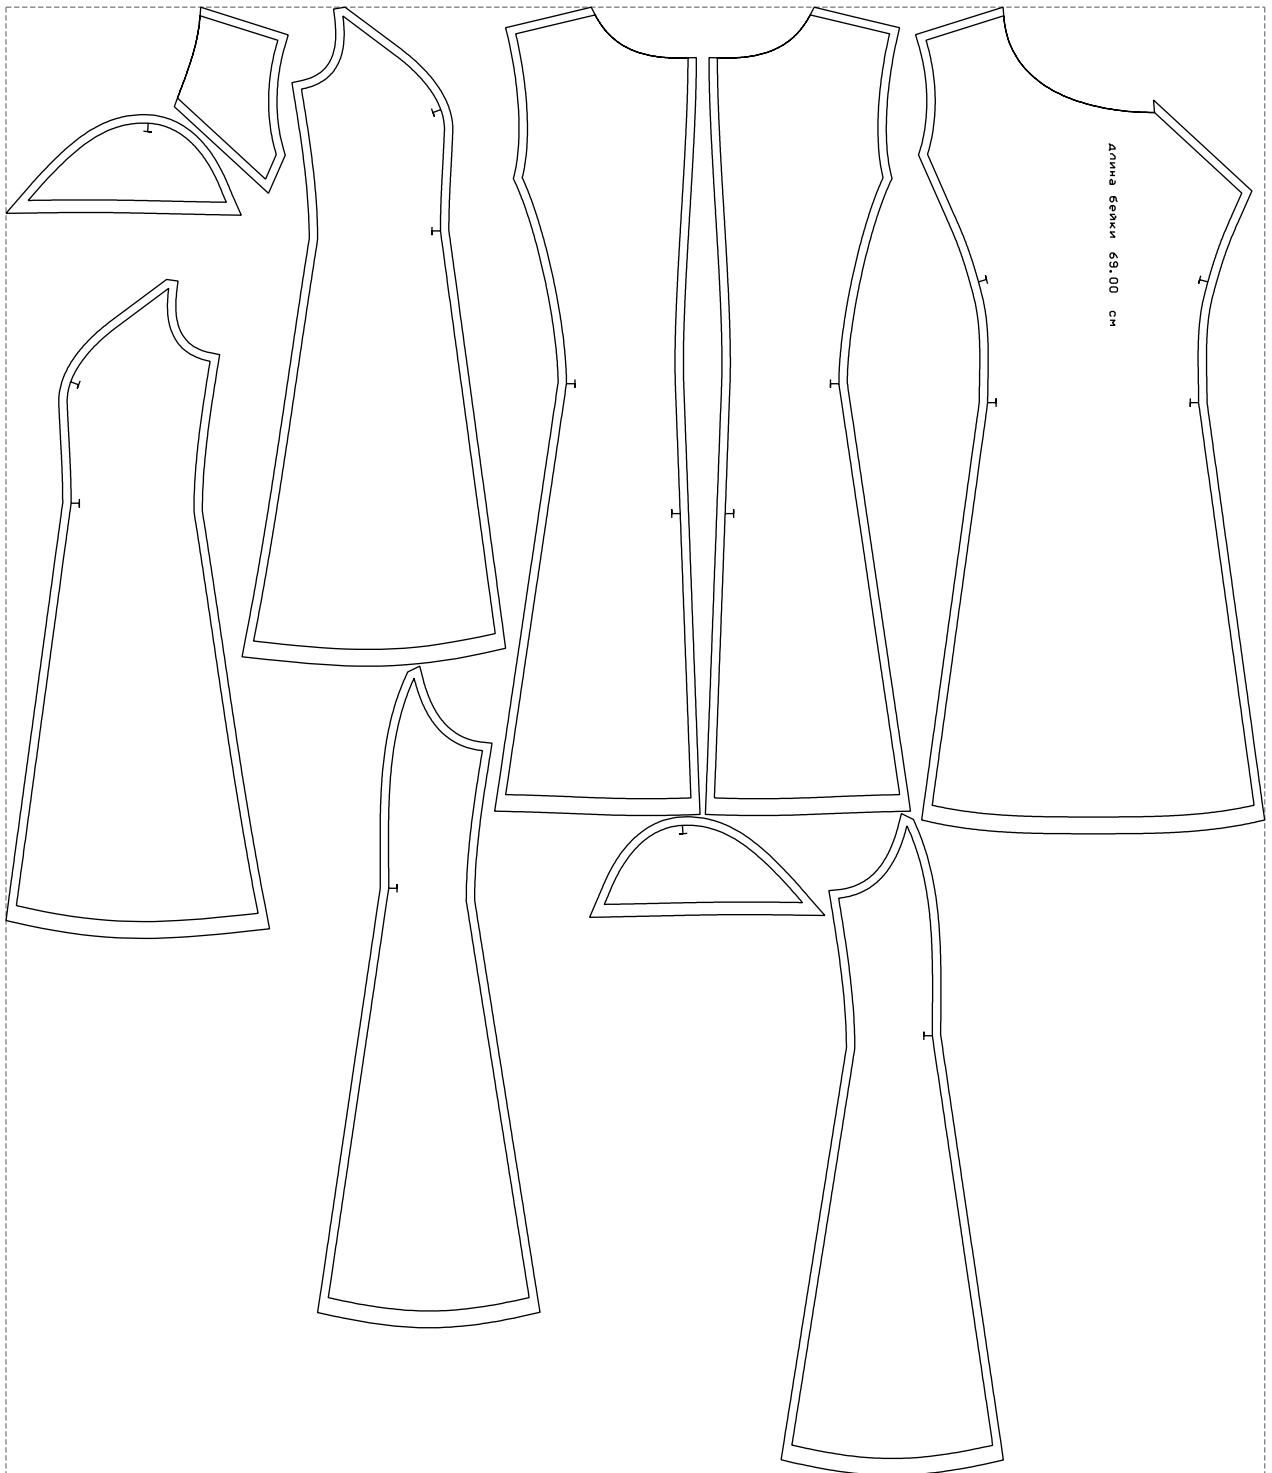

# Example

size:1499.00 x1748.76 mm

Maneken =1 ver.0

rz\_1=170

rz\_16=116

rz\_17=100

rz\_18=98.8

rz\_19=124