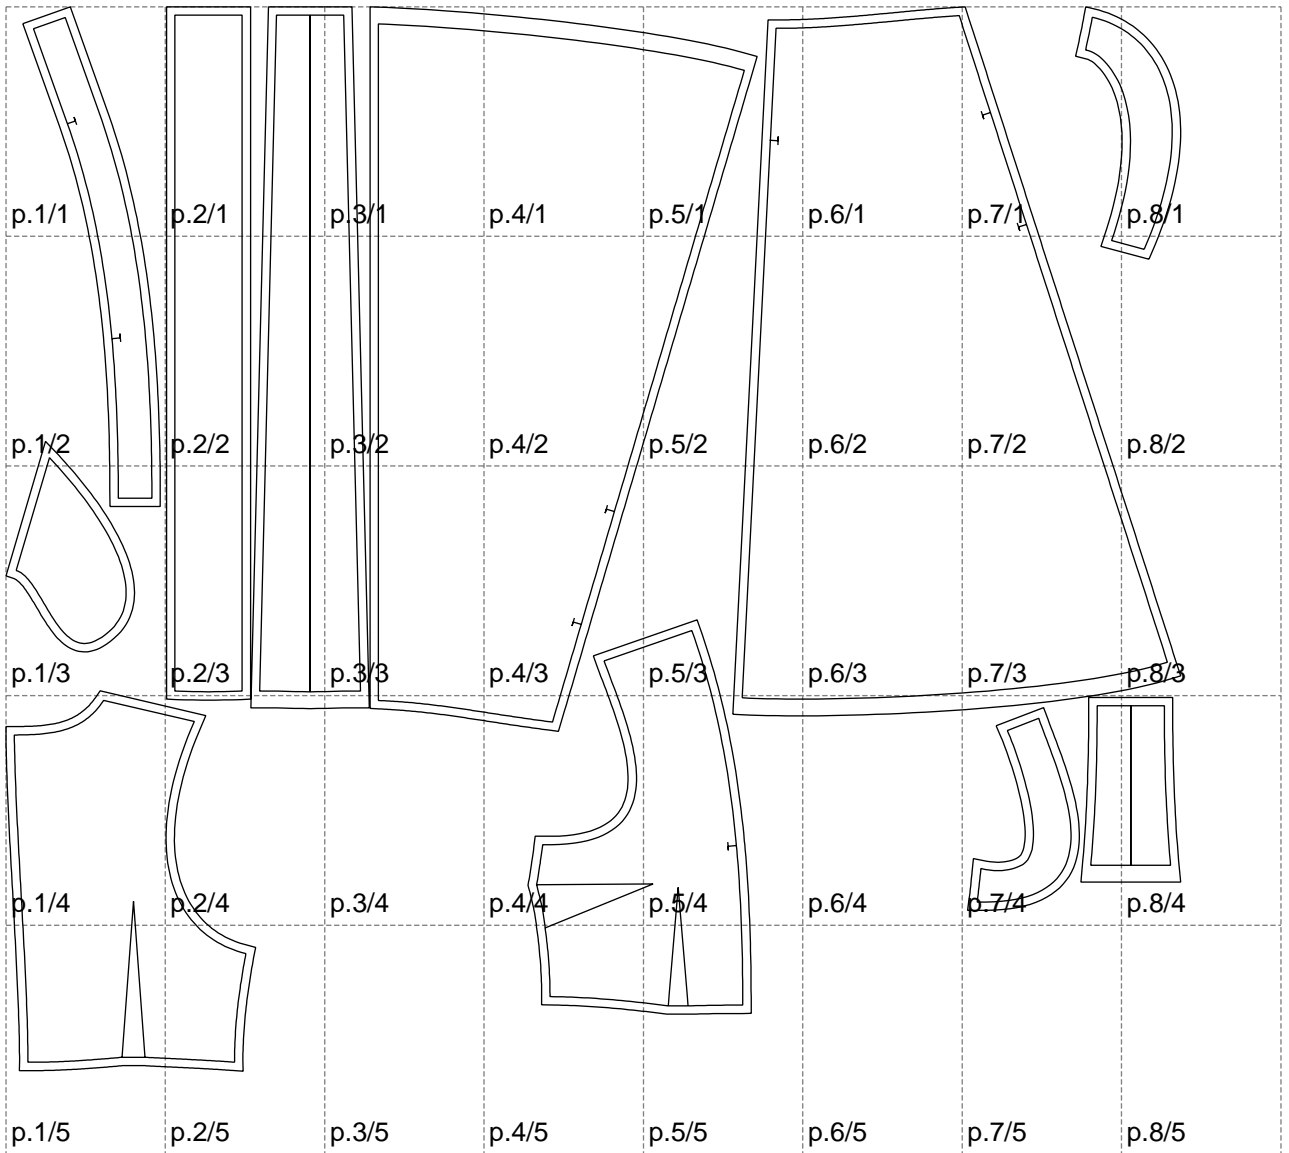

Not for print

Paper size: A4, size:1399.00 x1267.66 mm

# Example

size:1499.00 x2265.78 mm

Maneken =1 ver.0

rz\_1=170

rz\_16=104

rz\_17=88.9

rz\_18=84.4

rz\_19=112

rz\_20=109.3

---

. . . . .  
. . . . .  
. . . . .