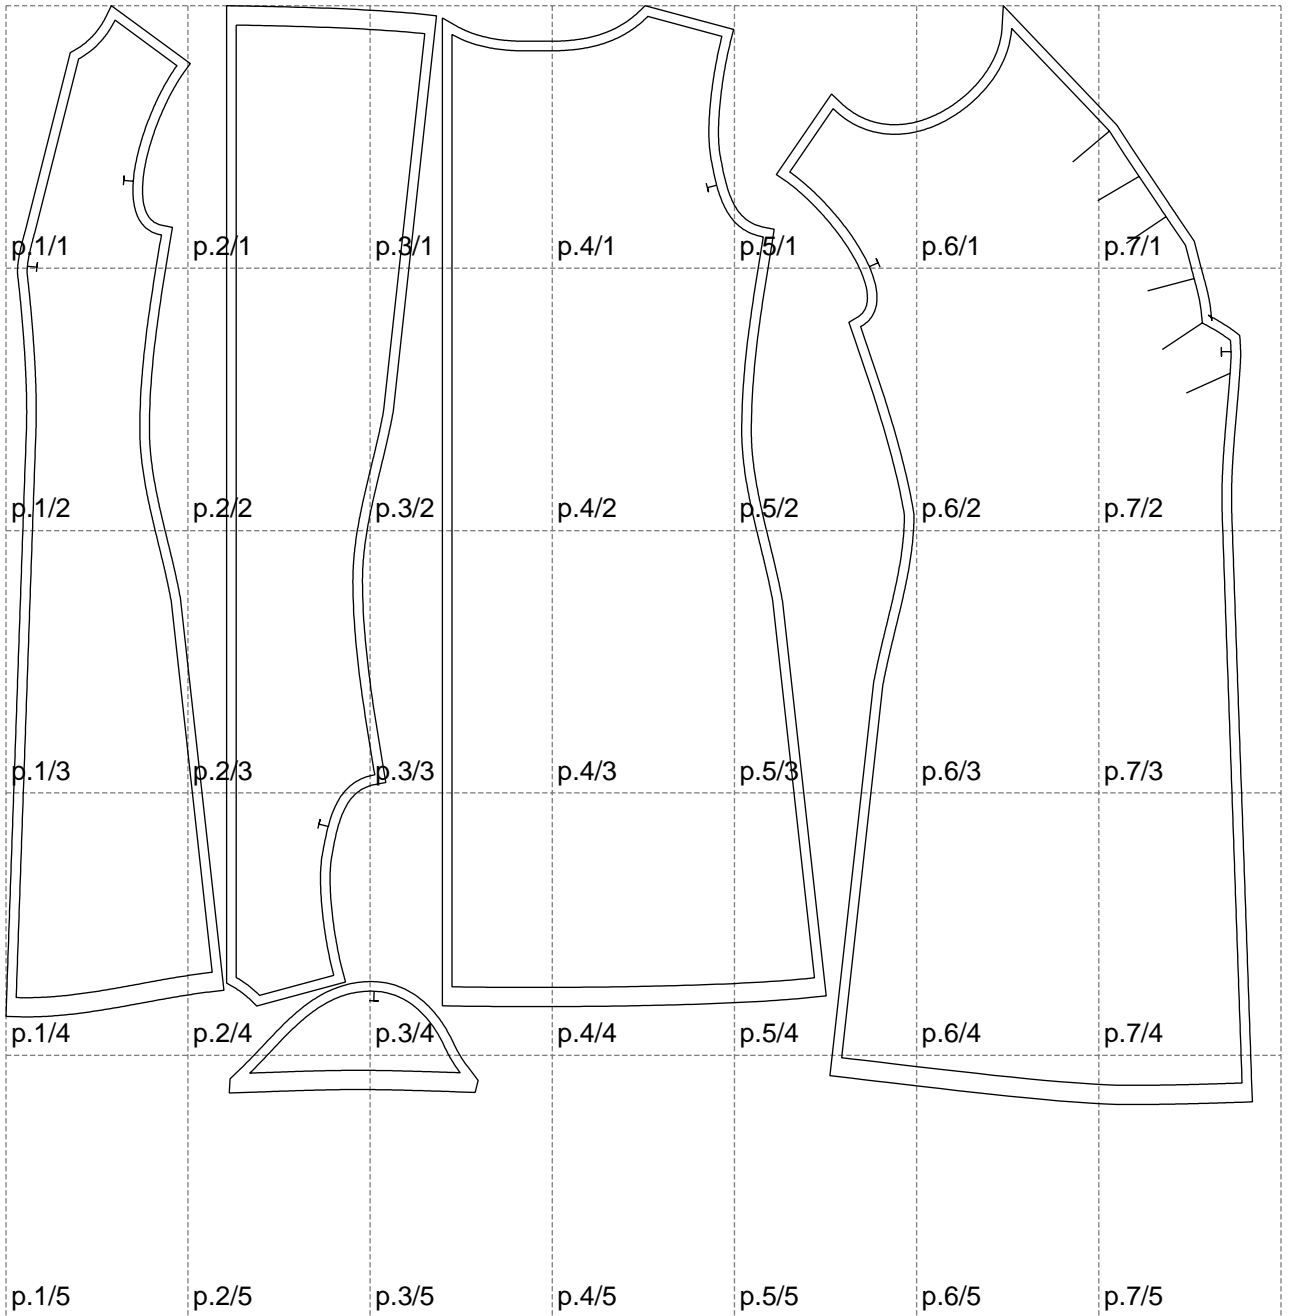

Not for print

Paper size: A4, size:1298.84 x1144.85 mm

# Example

size:1298.70 x1161.05 mm

Maneken =1 ver.0

rz\_1=170

rz\_16=96

rz\_17=82

rz\_18=76

rz\_19=104

rz\_20=101.8

---

. . . . .  
. . . . .  
. . . . .