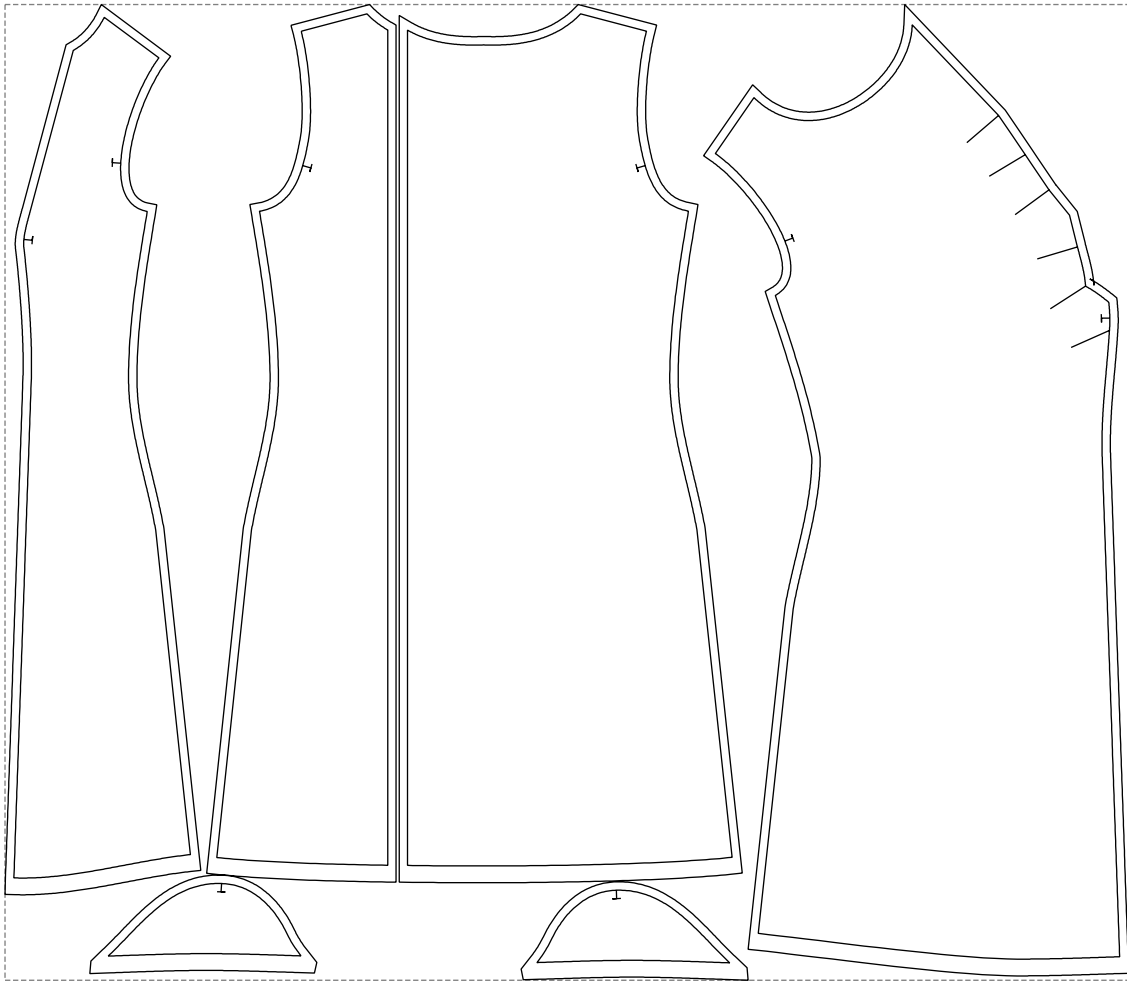

# Example

size:1338.26 x1162.20 mm

Maneken =1 ver.0

rz\_1=170

rz\_16=100

rz\_17=85.4

rz\_18=80.2

rz\_19=108

rz\_20=105.4

---

. . . . .  
. . . . .  
. . . . .