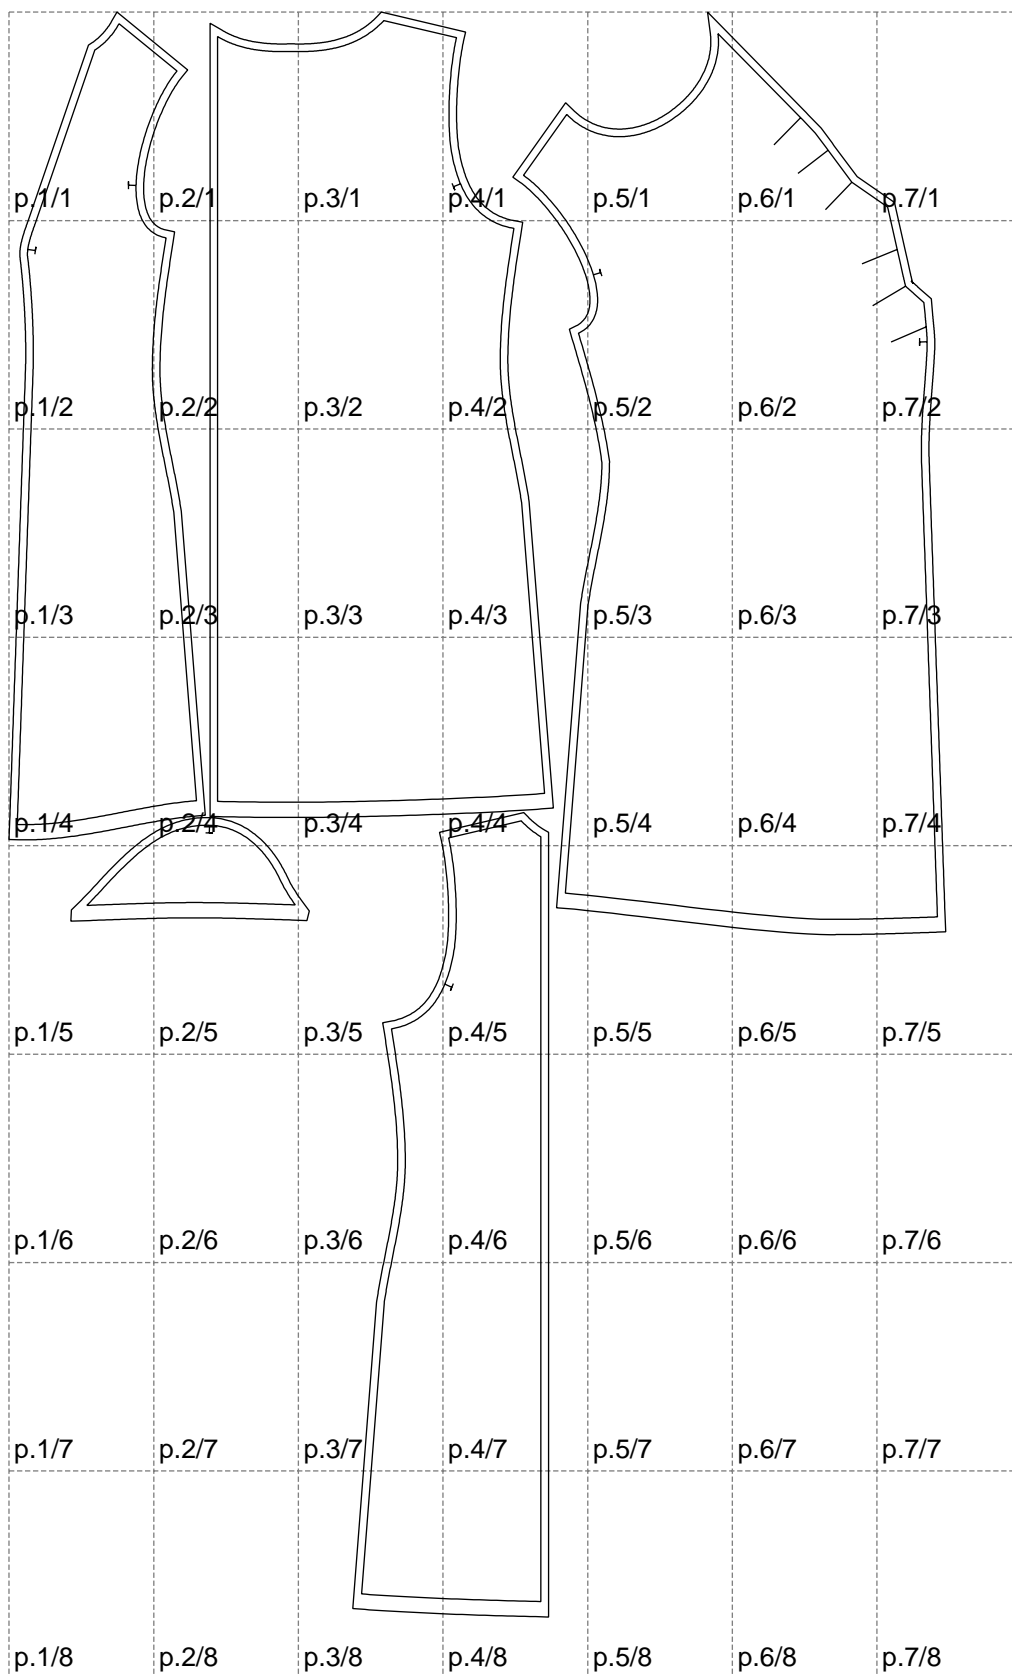

Not for print

Paper size: A4, size:1228.77 x2105.35 mm

# Example

size:1499.00 x1210.18 mm

Maneken =1 ver.0

rz\_1=170

rz\_16=120

rz\_17=104

rz\_18=103.6

rz\_19=128

rz\_20=125.1

---

. . . . .  
. . . . .  
. . . . .