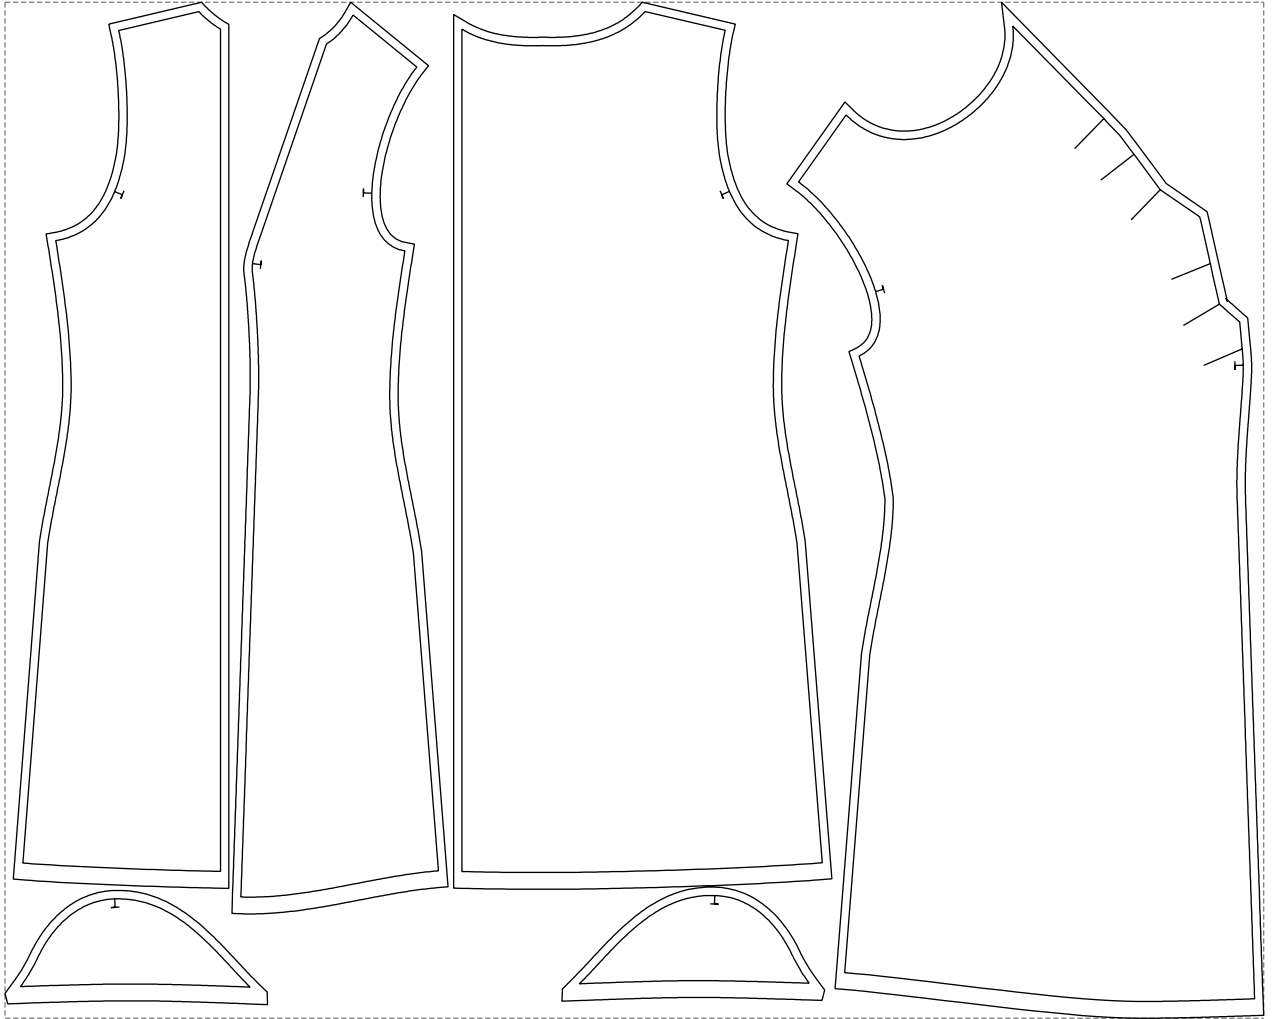

# Example

size:1499.00 x1210.18 mm

Maneken =1 ver.0

rz\_1=170

rz\_16=120

rz\_17=104

rz\_18=103.6

rz\_19=128