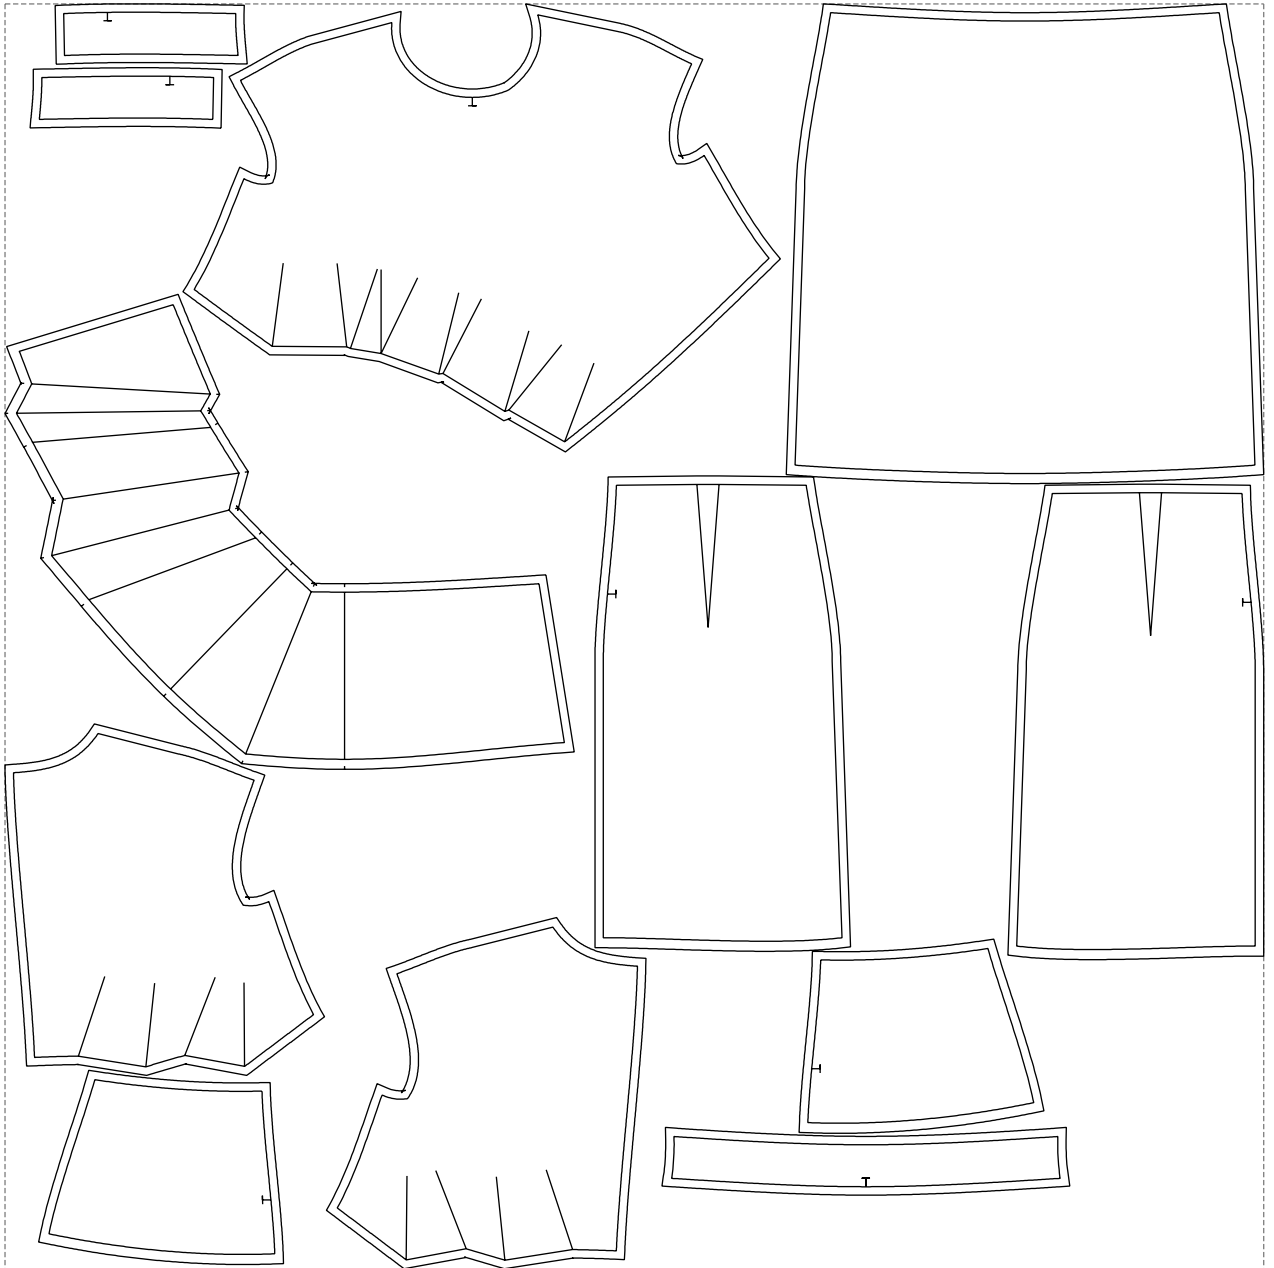

Not for print

Paper size: A4, size:1399.00 x1105.42 mm

# Example

size:1499.00 x1506.82 mm

Maneken =1 ver.0

rz\_1=170

rz\_16=96

rz\_17=82

rz\_18=76

rz\_19=104

rz\_20=101.8

---

. . . . .  
. . . . .  
. . . . .