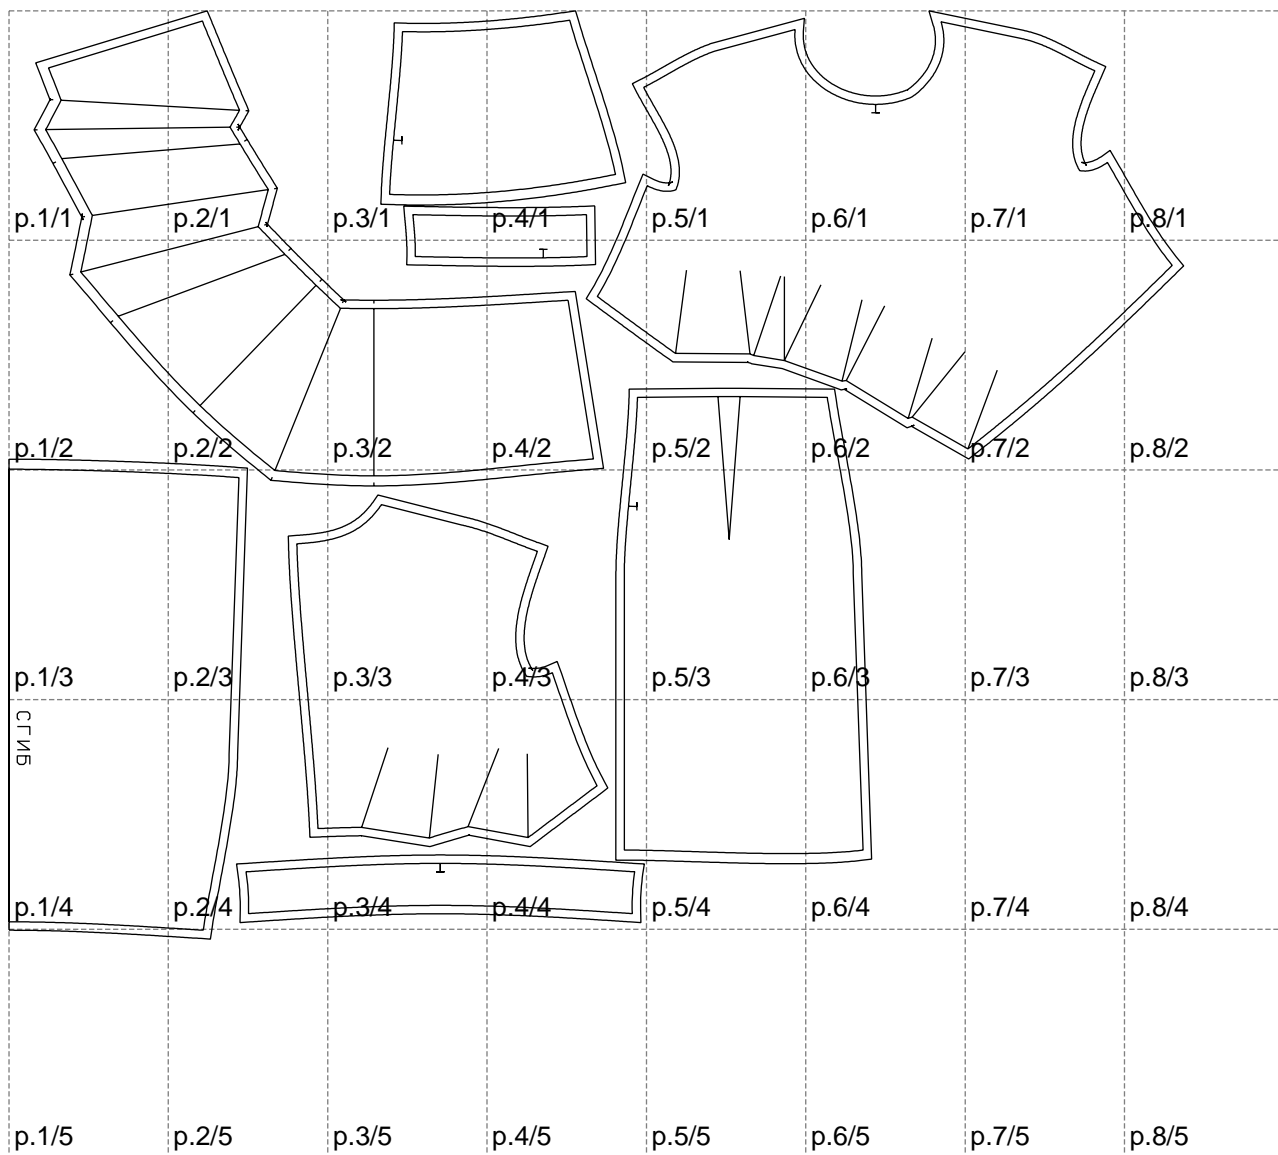

Not for print

Paper size: A4, size:1399.00 x1105.42 mm

# Example

size:1499.00 x1506.82 mm

Maneken =1 ver.0

rz\_1=170

rz\_16=96

rz\_17=82

rz\_18=76

rz\_19=104

rz\_20=101.8

---

. . . . .  
. . . . .  
. . . . .