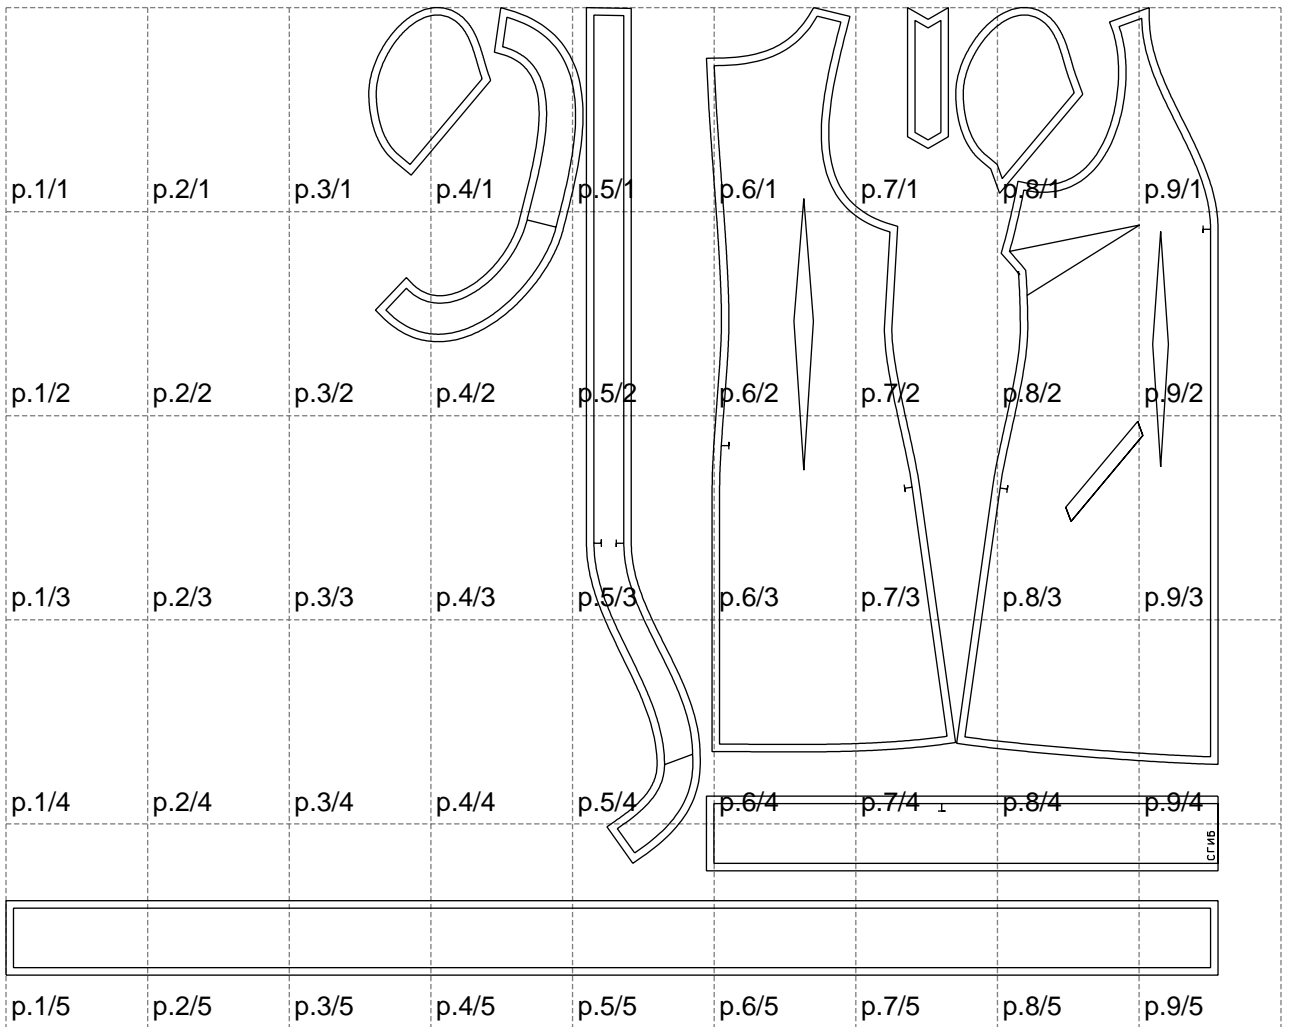

Not for print

Paper size: A4, size:1624.00 x1296.38 mm

Example

size:1624.00 x2451.59 mm

Maneken =1 ver.0

rz_1=170

rz_16=100

rz_17=85.4

rz_18=80.2

rz_19=108

rz_20=105.4

.
.
.