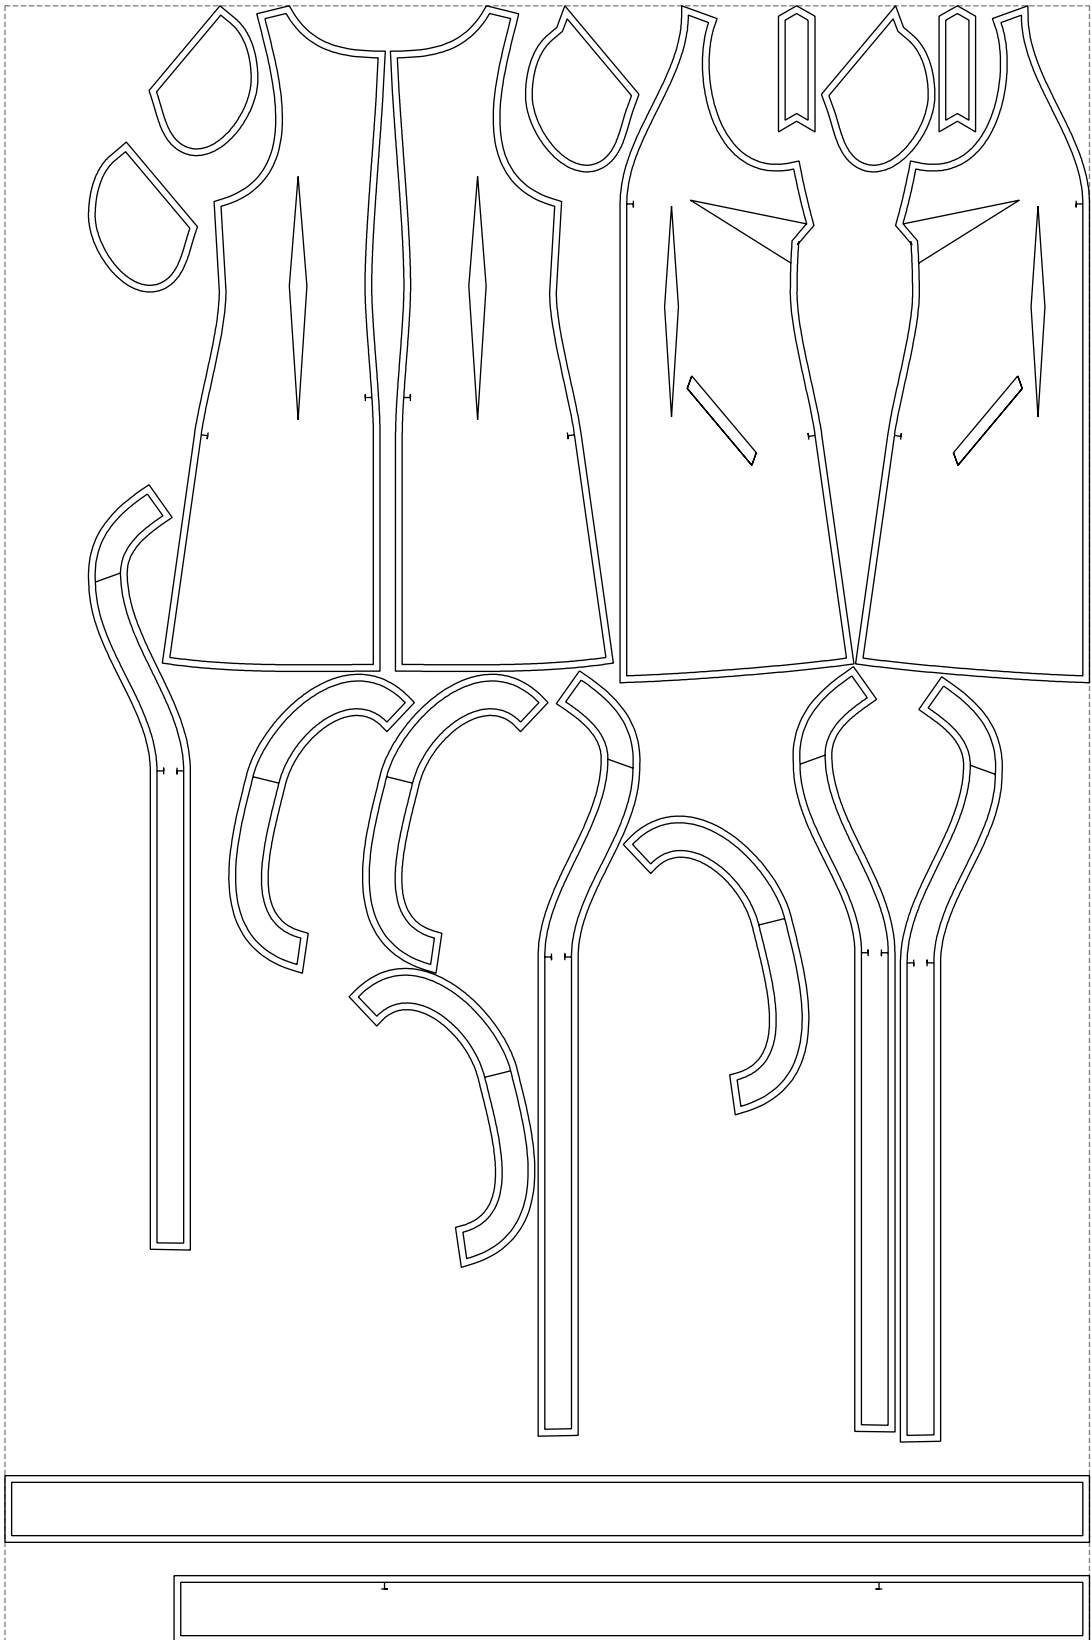

Not for print

Paper size: A4, size:1624.00 x1296.38 mm

Example

size:1624.00 x2451.59 mm

Maneken =1 ver.0

rz_1=170

rz_16=100

rz_17=85.4

rz_18=80.2

rz_19=108

rz_20=105.4

.
.
.