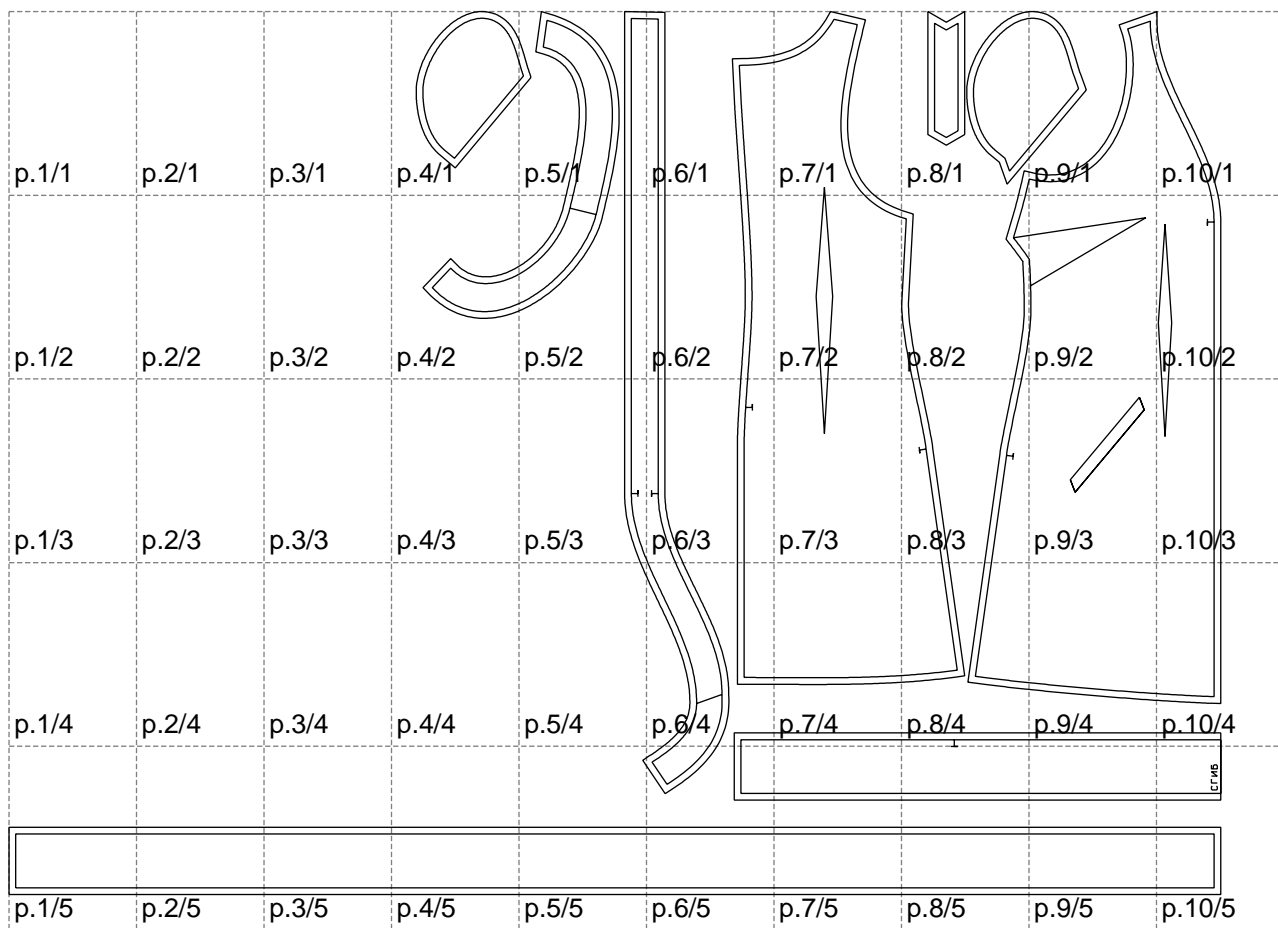

Not for print

Paper size: A4, size:1804.00 x1314.16 mm

# Example

size:1804.00 x2468.49 mm

Maneken =1 ver.0

rz\_1=170

rz\_16=108

rz\_17=92.5

rz\_18=89.2

rz\_19=116

rz\_20=113

---

. . . . .  
. . . . .  
. . . . .