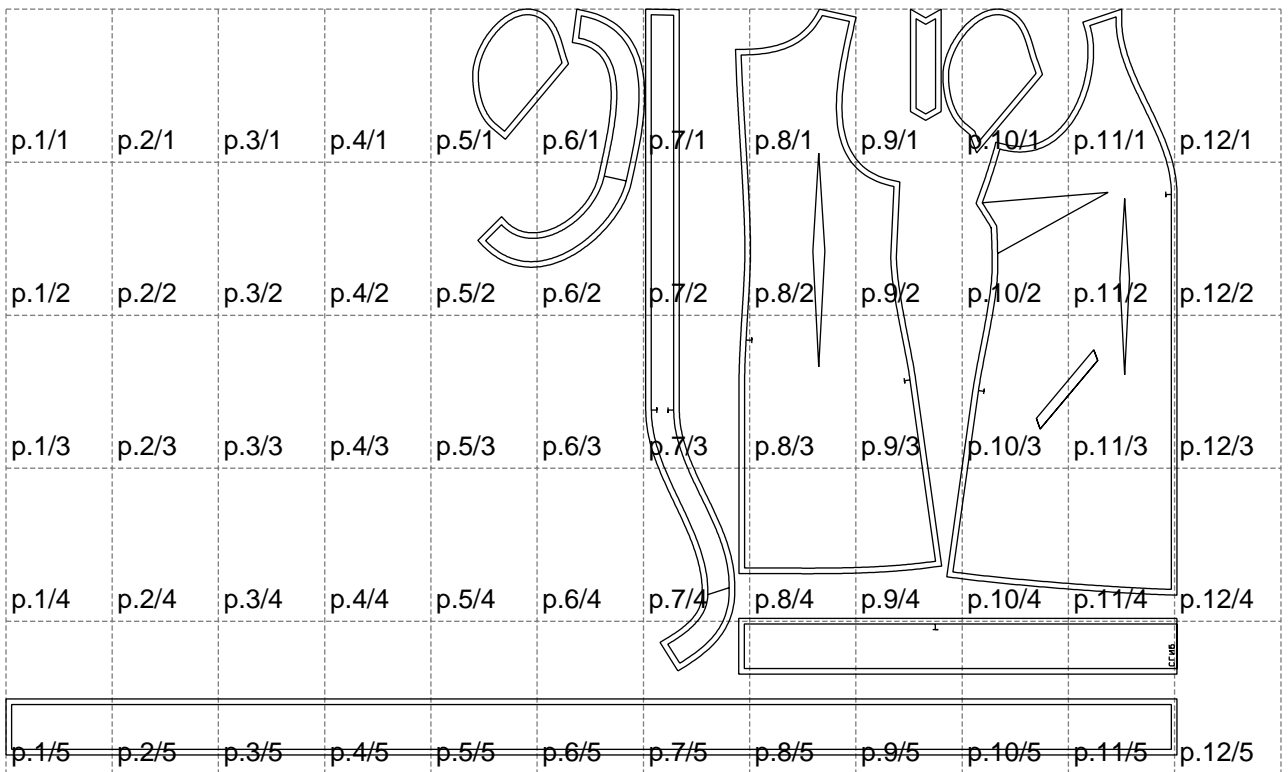

Not for print

Paper size: A4, size:2092.00 x1332.09 mm

# Example

size:2092.00 x2515.90 mm

Maneken =1 ver.0

rz\_1=170

rz\_16=120

rz\_17=104

rz\_18=103.6

rz\_19=128

rz\_20=125.1

---

. . . . .  
. . . . .  
. . . . .