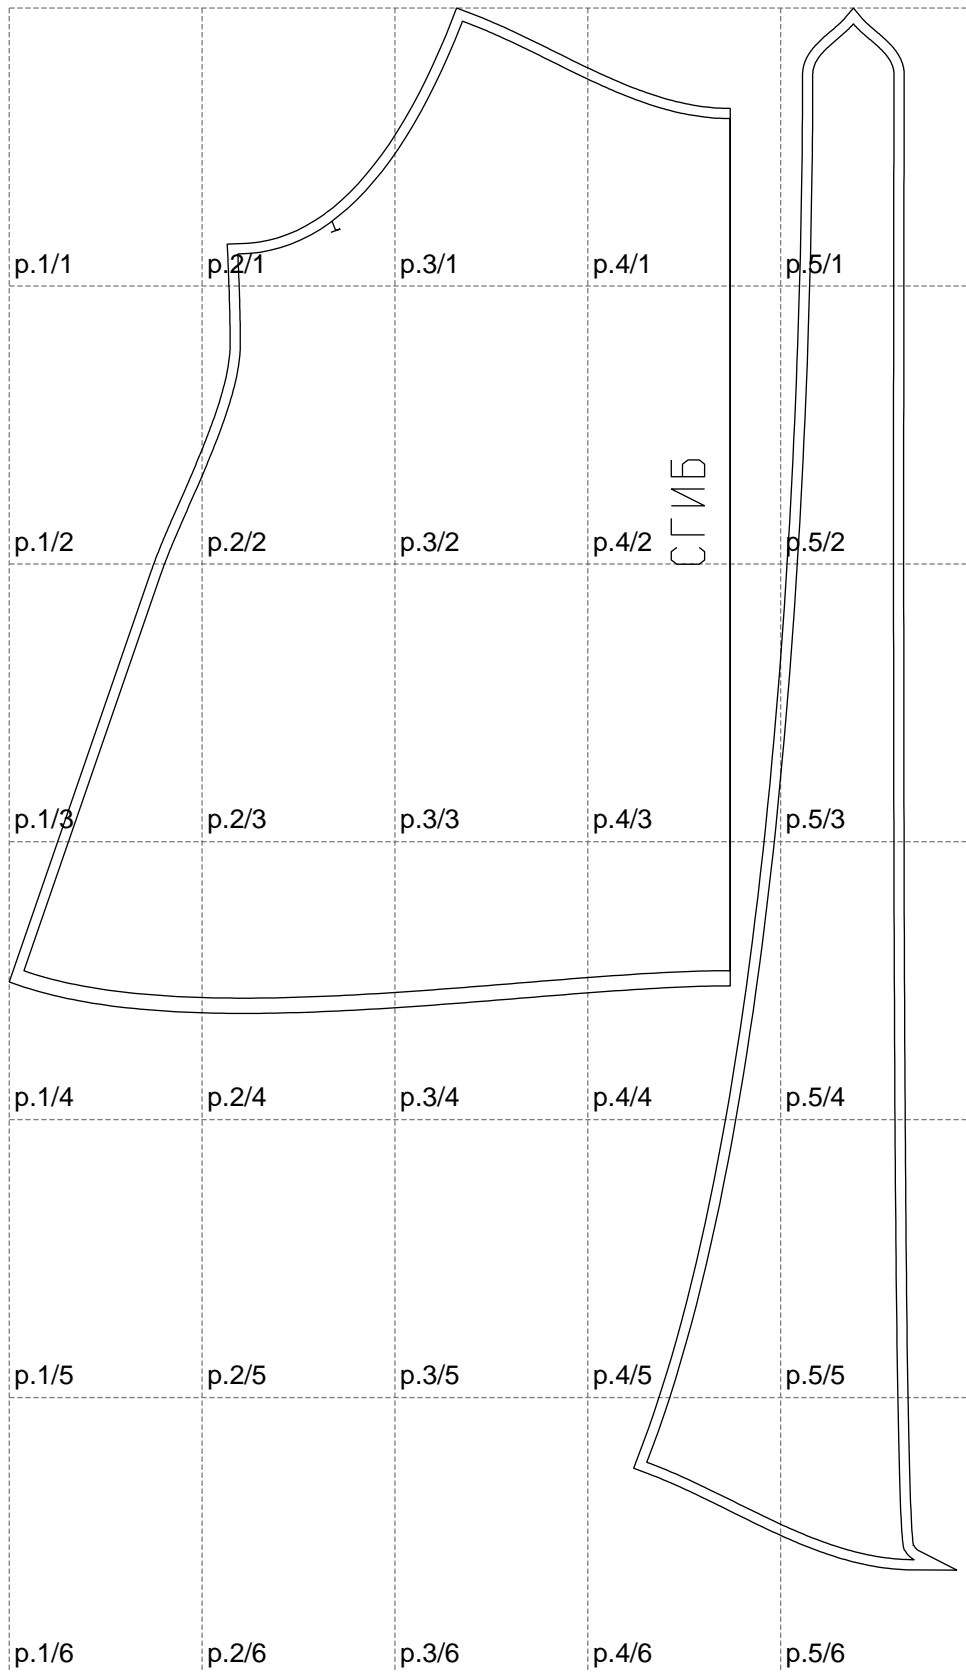

Not for print

Paper size: A4, size:932.54 x1536.99 mm

# Example

size:1418.89 x2525.80 mm

Maneken =1 ver.0

rz\_1=170

rz\_16=104

rz\_17=88.9

rz\_18=84.4

rz\_19=112

rz\_20=109.3

---

. . . . .  
. . . . .  
. . . . .