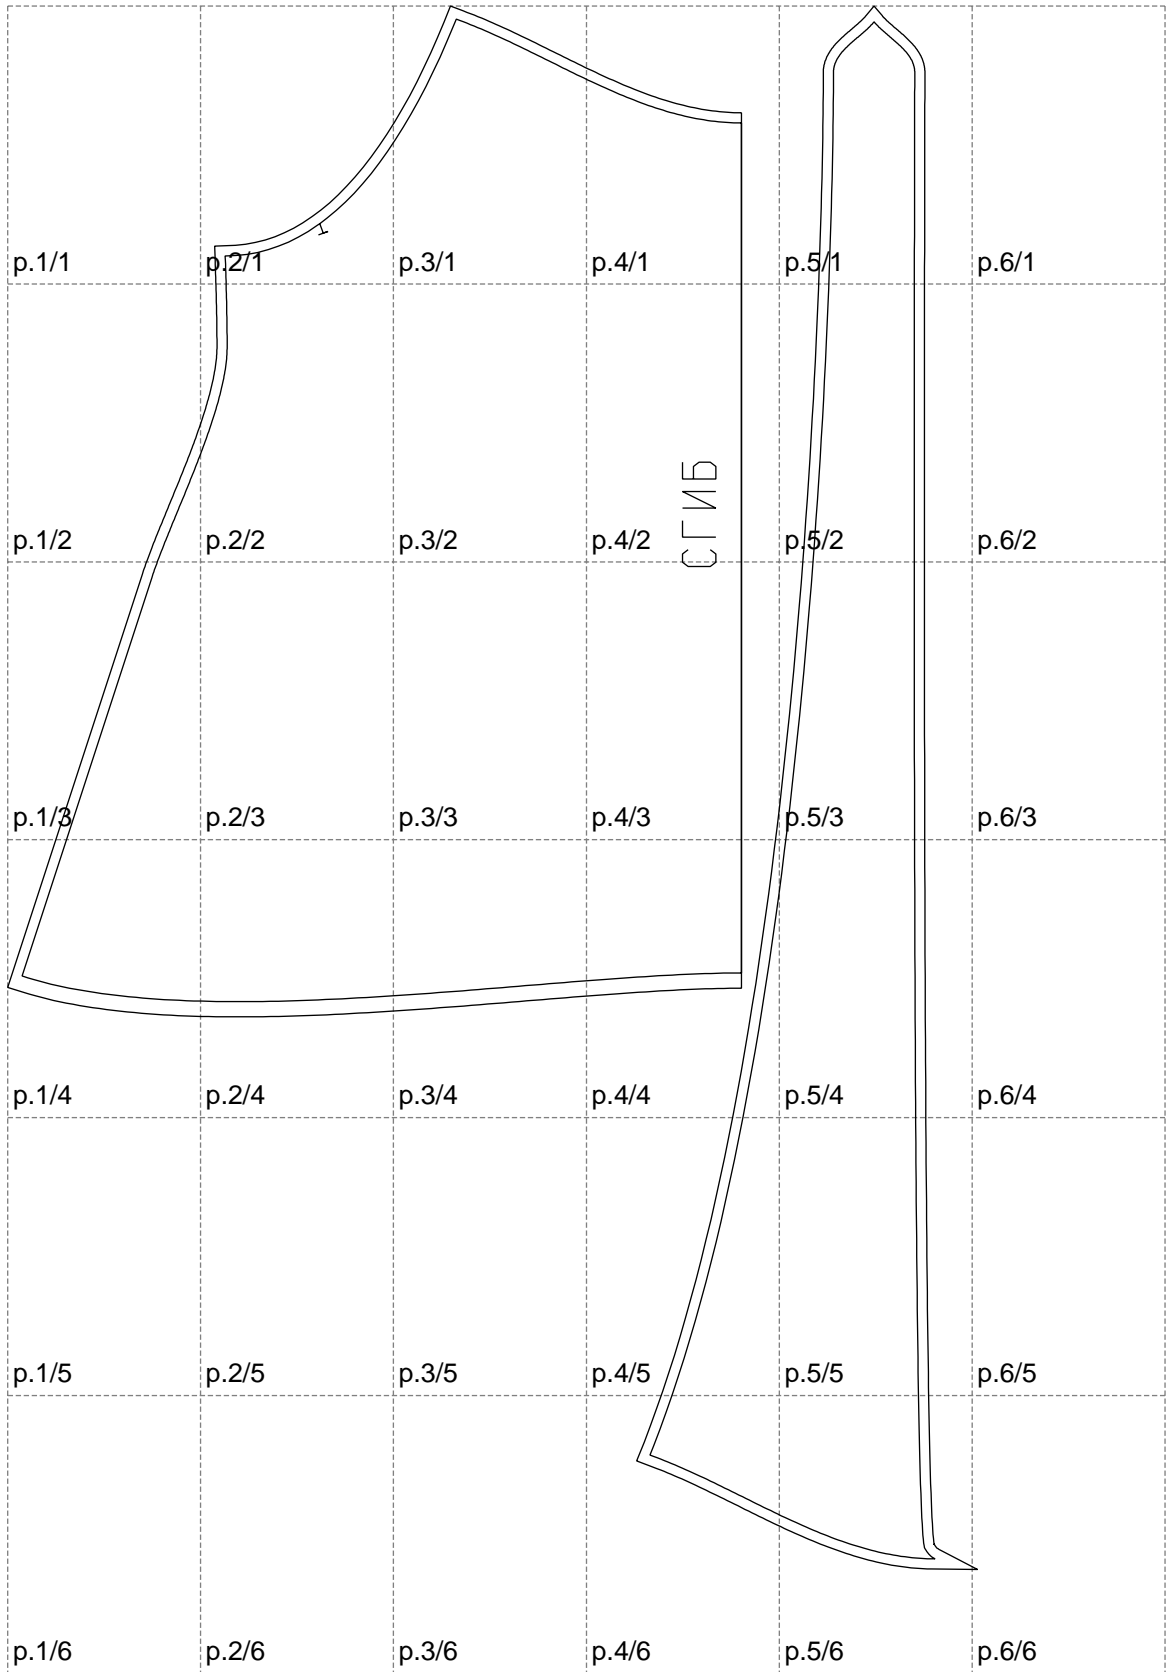

Not for print

Paper size: A4, size:954.32 x1538.07 mm

Example

size:1443.76 x2534.27 mm

Maneken =1 ver.0

rz_1=170

rz_16=108

rz_17=92.5

rz_18=89.2

rz_19=116

rz_20=113

.
.
.