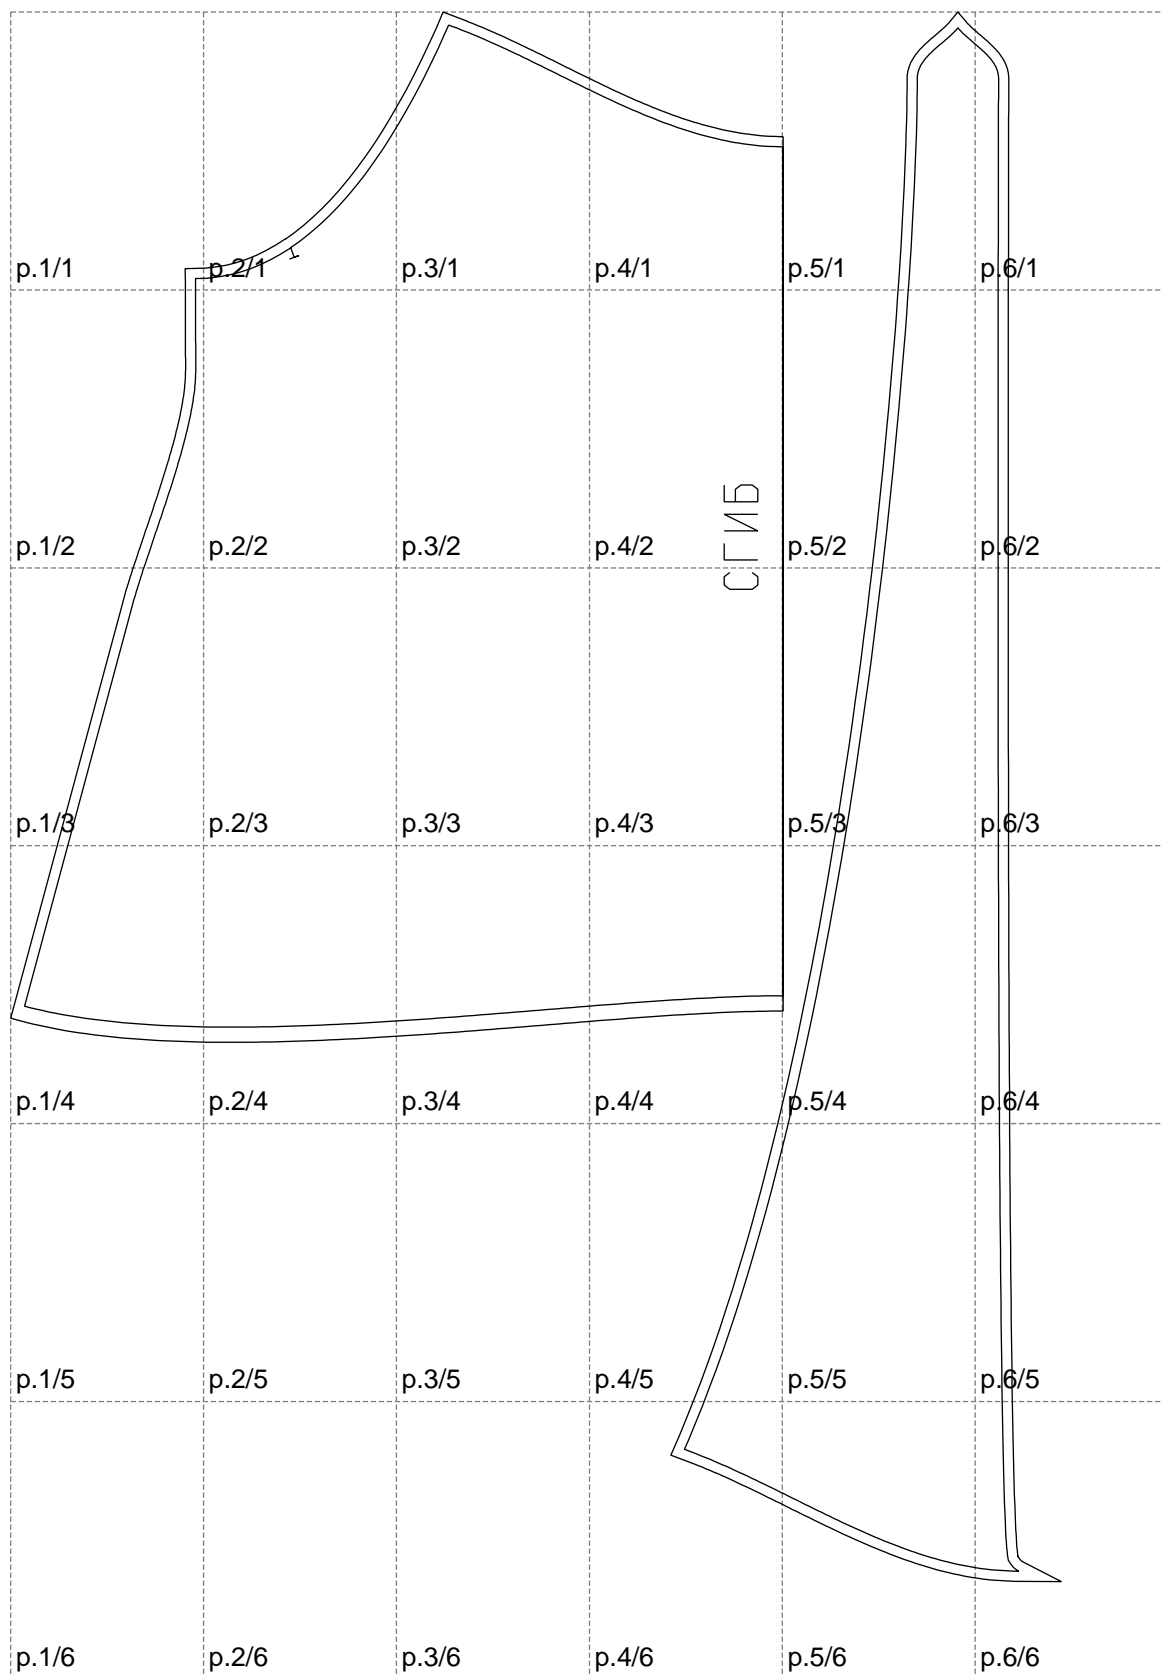

Not for print

Paper size: A4, size:1033.86 x1544.29 mm

# Example

size:1520.01 x2561.04 mm

Maneken =1 ver.0

rz\_1=170

rz\_16=120

rz\_17=104

rz\_18=103.6

rz\_19=128

rz\_20=125.1

---

. . . . .  
. . . . .  
. . . . .