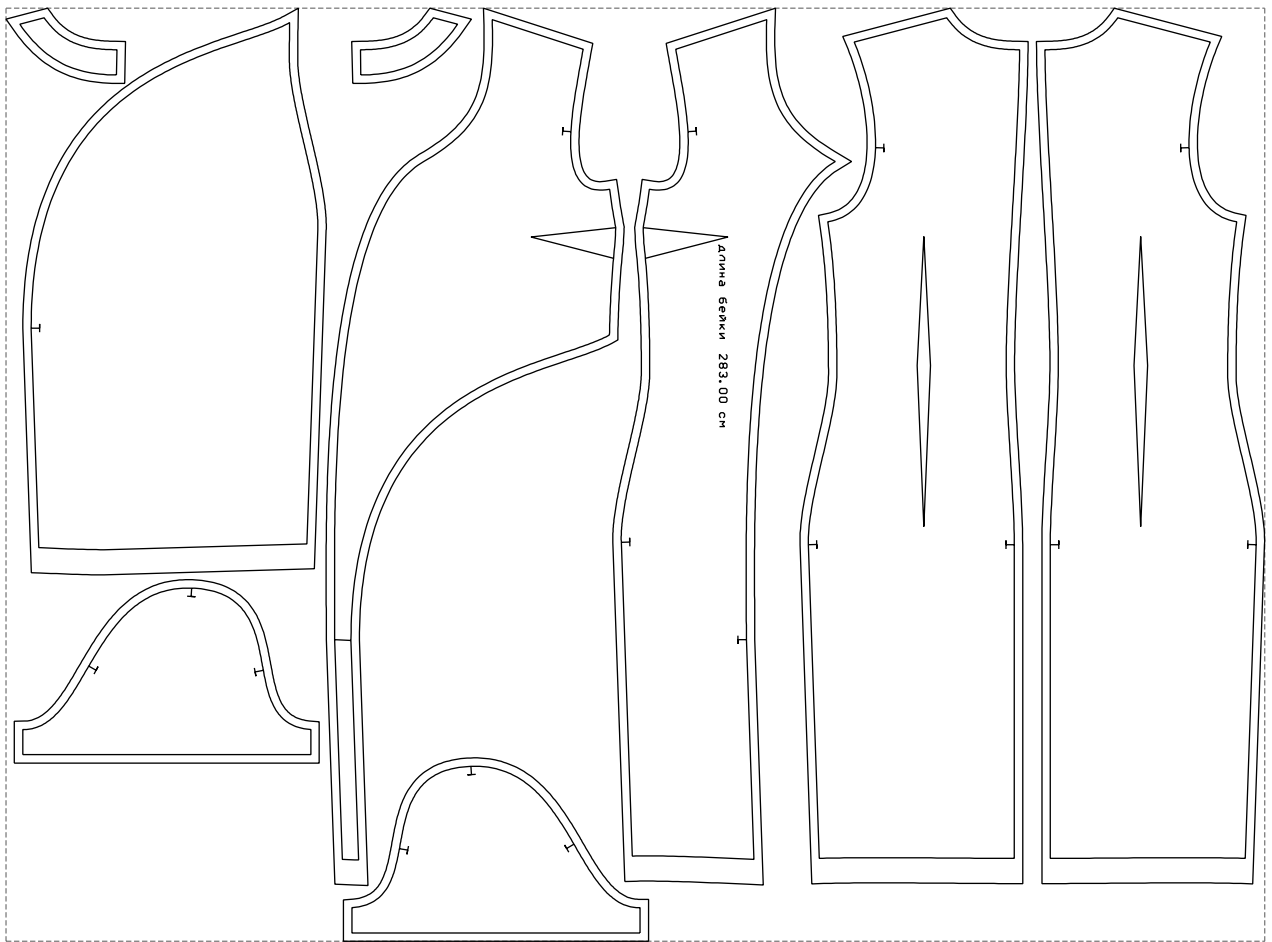

Not for print

Paper size: A4, size:1177.75 x1045.27 mm

# Example

size:1499.00 x1111.57 mm

Maneken =1 ver.0

rz\_1=170

rz\_16=88

rz\_17=75.6

rz\_18=67.6

rz\_19=96

rz\_20=94.6

---

. . . . .  
. . . . .  
. . . . .