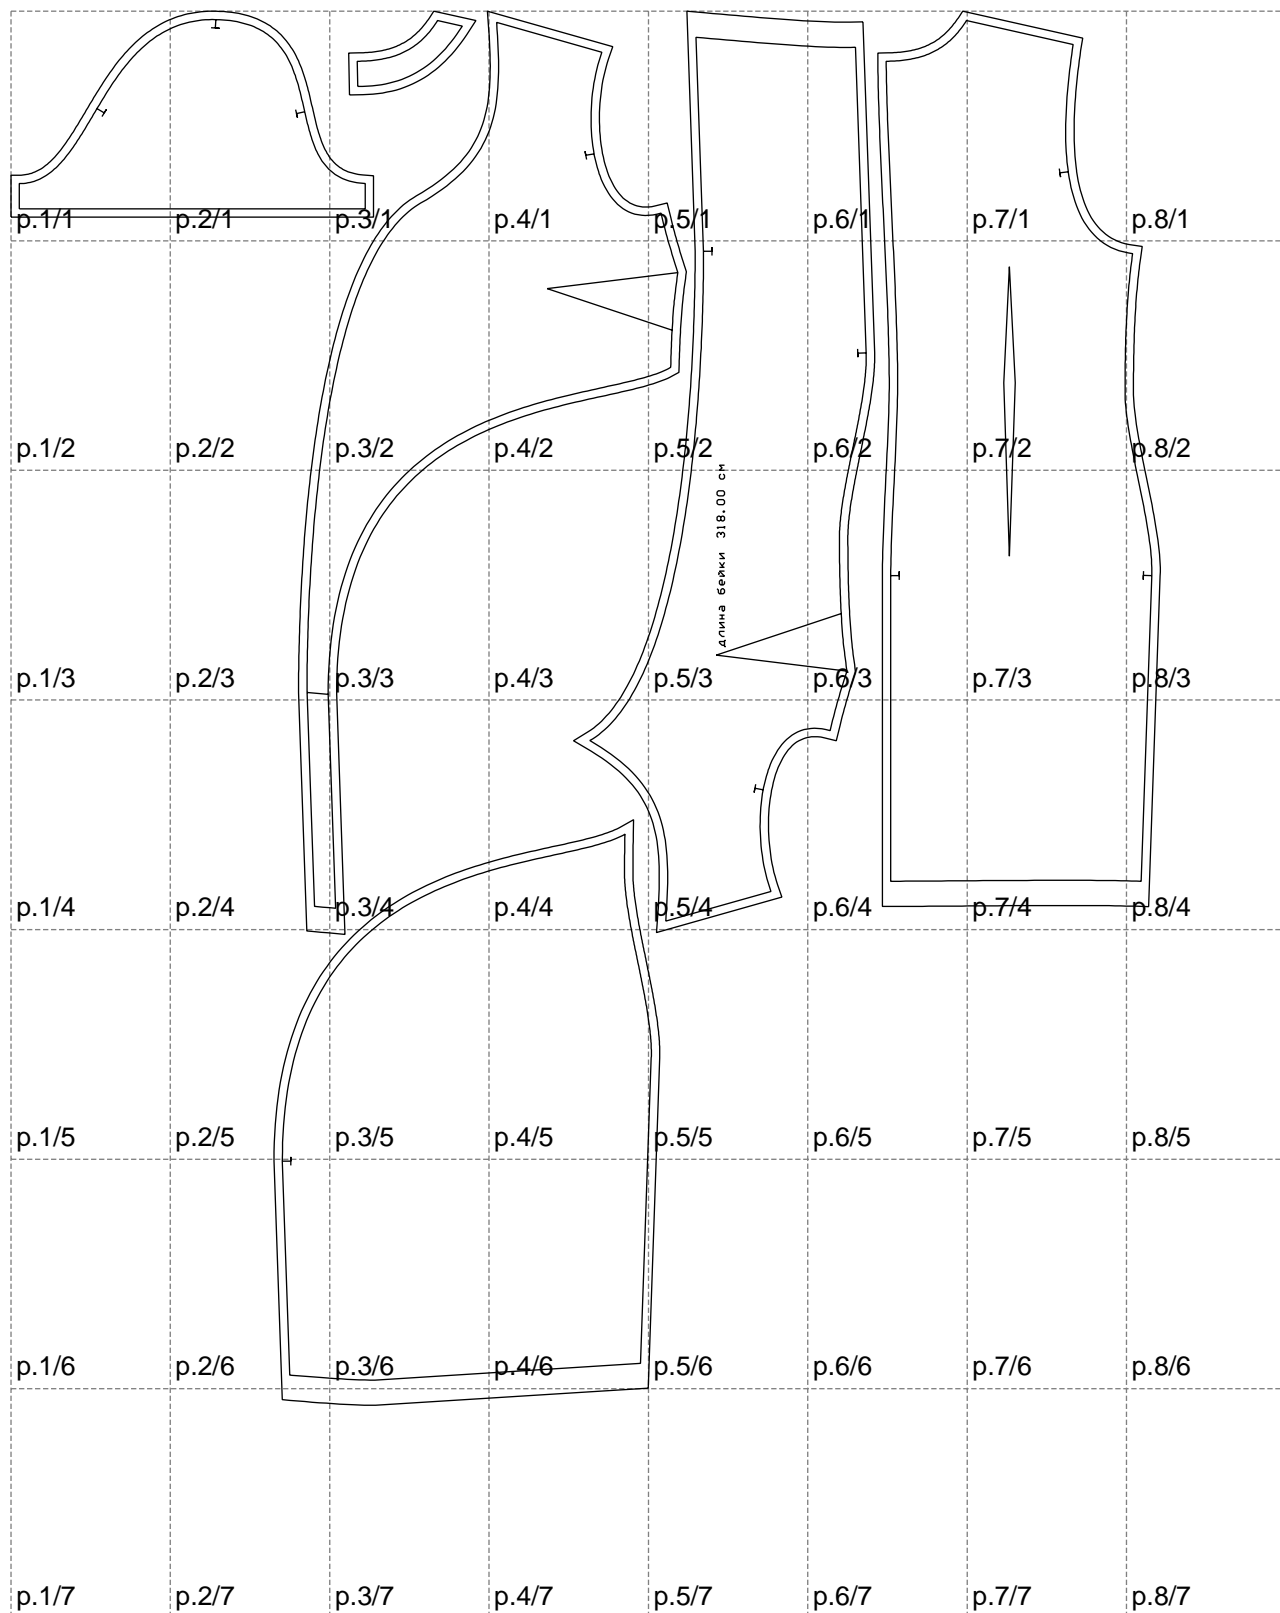

Not for print

Paper size: A4, size:1368.78 x1660.15 mm

# Example

size:1418.45 x1616.02 mm

Maneken =1 ver.0

rz\_1=170

rz\_16=116

rz\_17=100

rz\_18=98.8

rz\_19=124

rz\_20=121

---

. . . . .  
. . . . .  
. . . . .