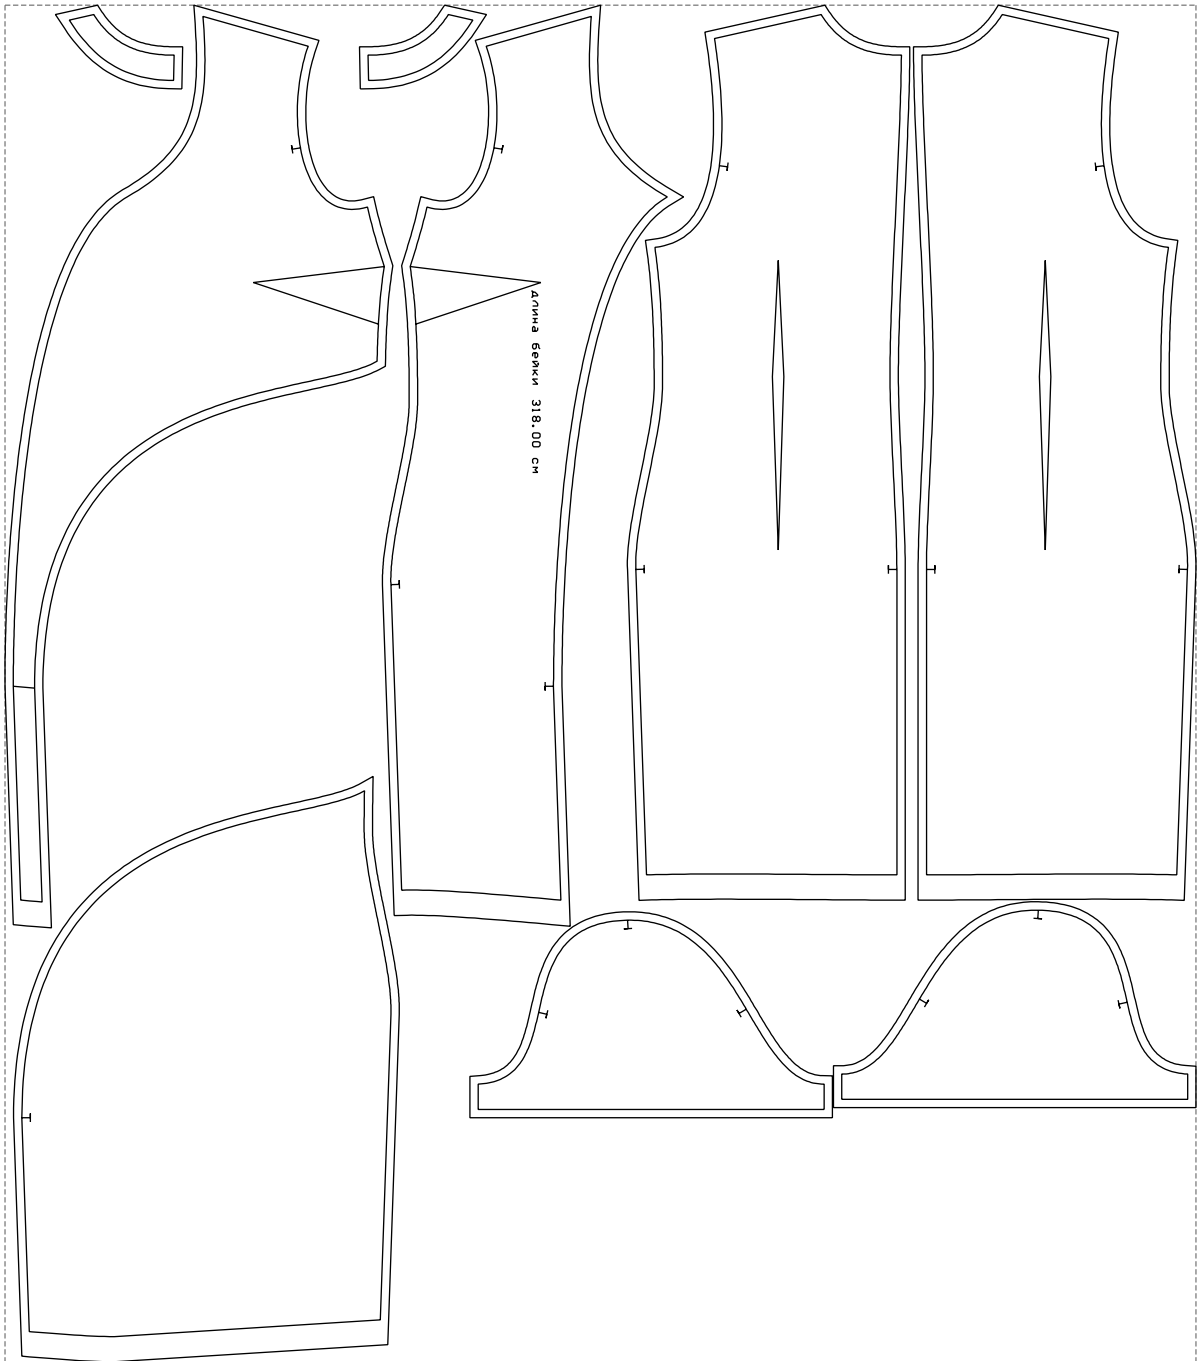

Not for print

Paper size: A4, size:1368.78 x1660.15 mm

# Example

size:1418.45 x1616.02 mm

Maneken =1 ver.0

rz\_1=170

rz\_16=116

rz\_17=100

rz\_18=98.8

rz\_19=124