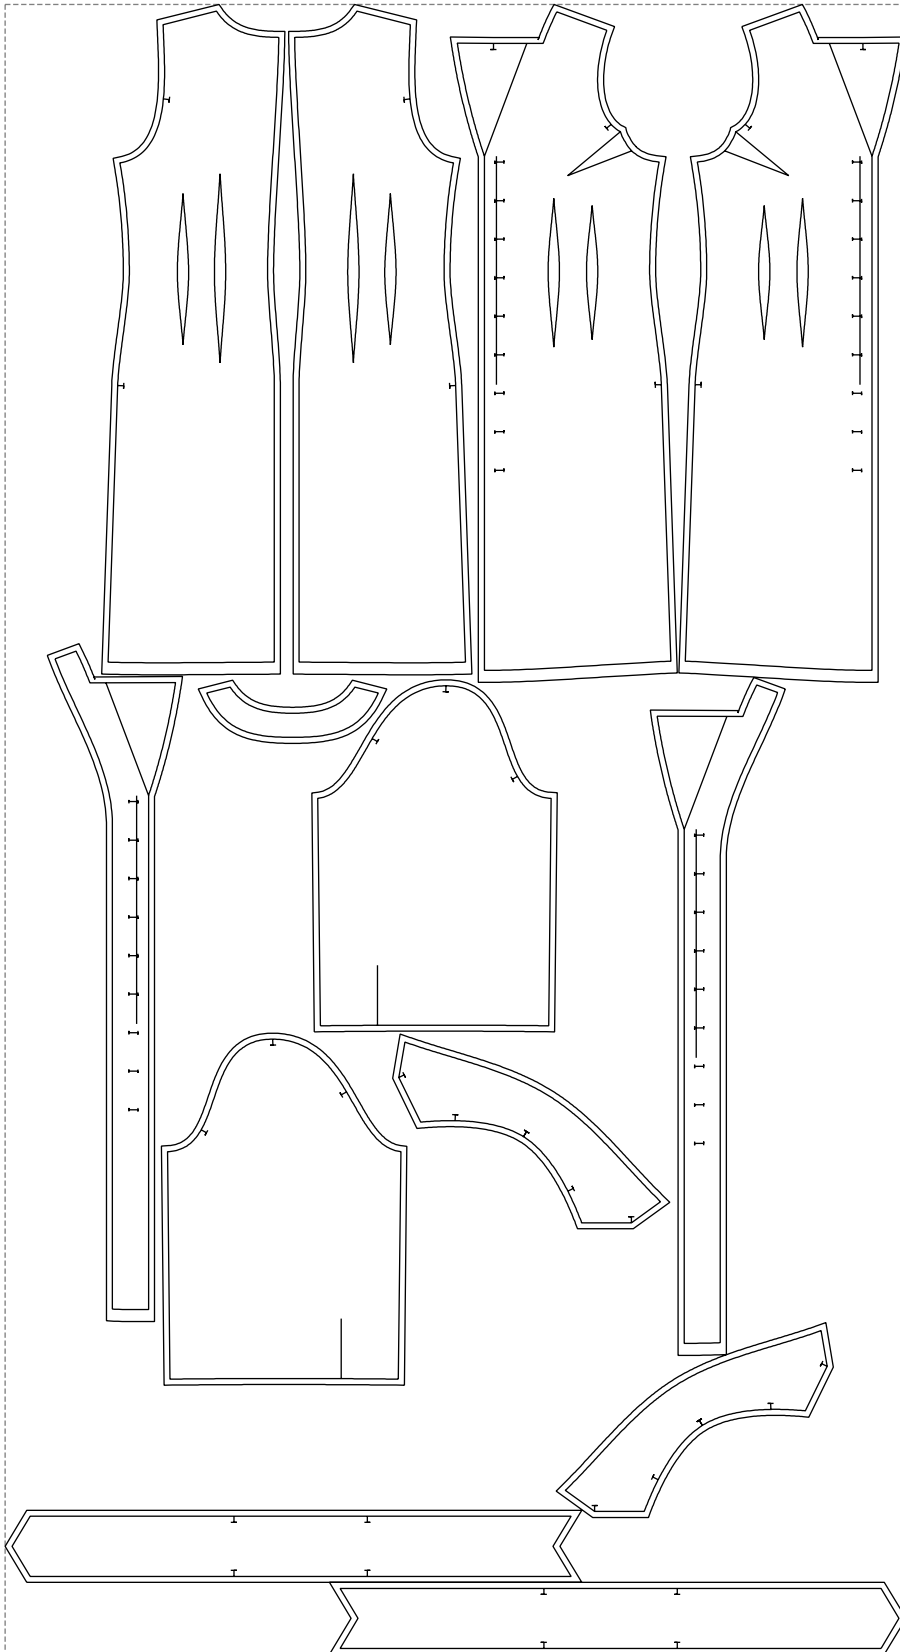

Not for print

Paper size: A4, size:1399.00 x1298.21 mm

# Example

size:1499.00 x2746.29 mm

Maneken =1 ver.0

rz\_1=170

rz\_16=96

rz\_17=82

rz\_18=76

rz\_19=104

rz\_20=101.8

---

. . . . .  
. . . . .  
. . . . .