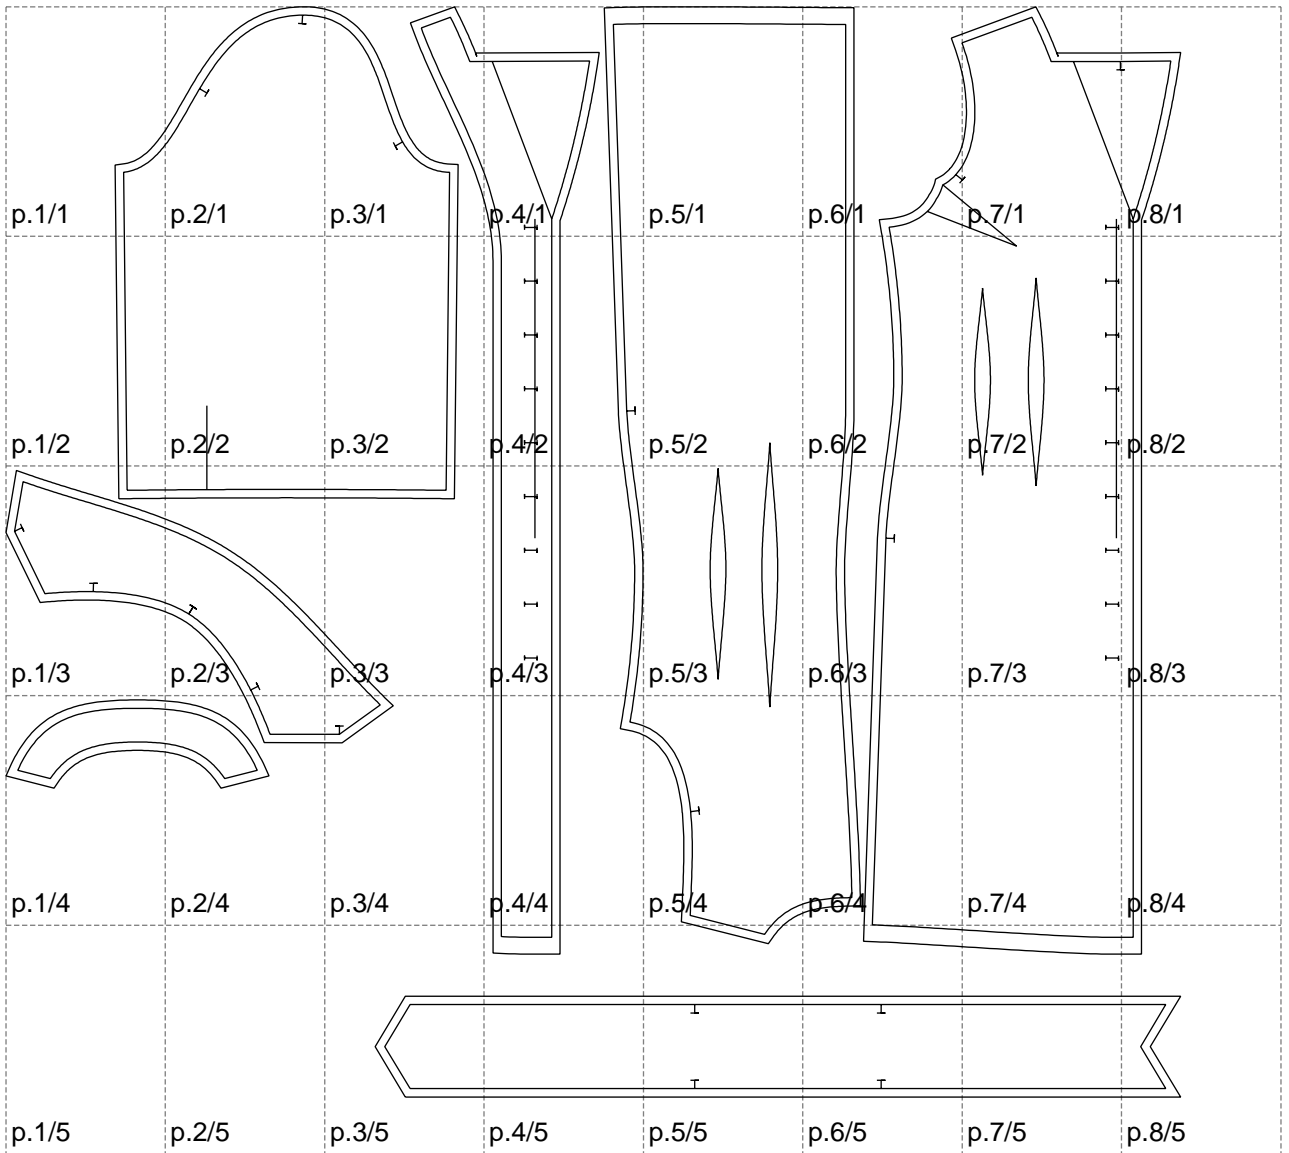

Not for print

Paper size: A4, size:1399.00 x1298.21 mm

# Example

size:1499.00 x2746.29 mm

Maneken =1 ver.0

rz\_1=170

rz\_16=96

rz\_17=82

rz\_18=76

rz\_19=104

rz\_20=101.8

---

. . . . .  
. . . . .  
. . . . .