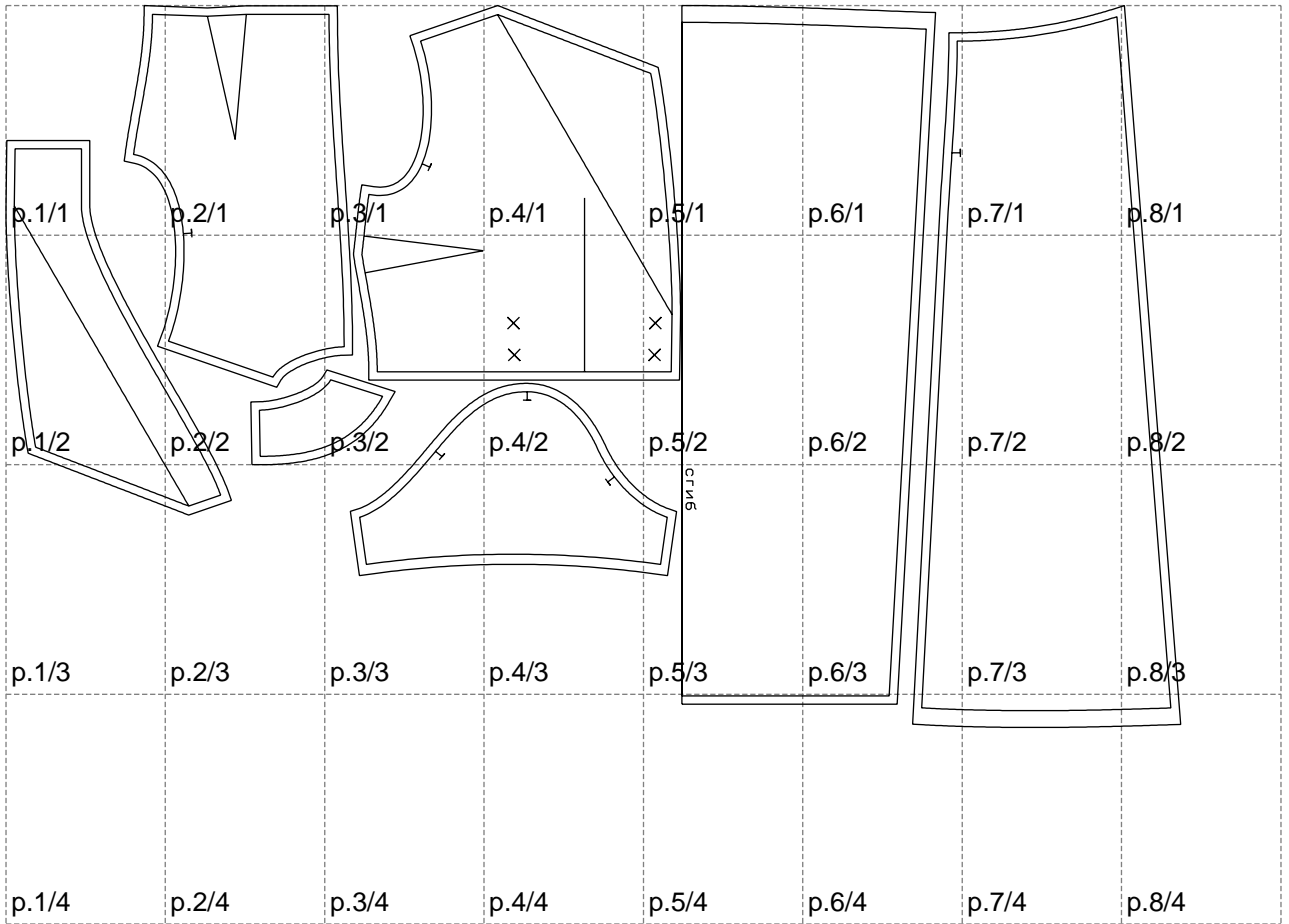

Not for print

Paper size: A4, size:1399.00 x859.63 mm

# Example

size:1499.00 x1521.93 mm

Maneken =1 ver.0

rz\_1=170

rz\_16=96

rz\_17=82

rz\_18=76

rz\_19=104

rz\_20=101.8

---

. . . . .  
. . . . .  
. . . . .