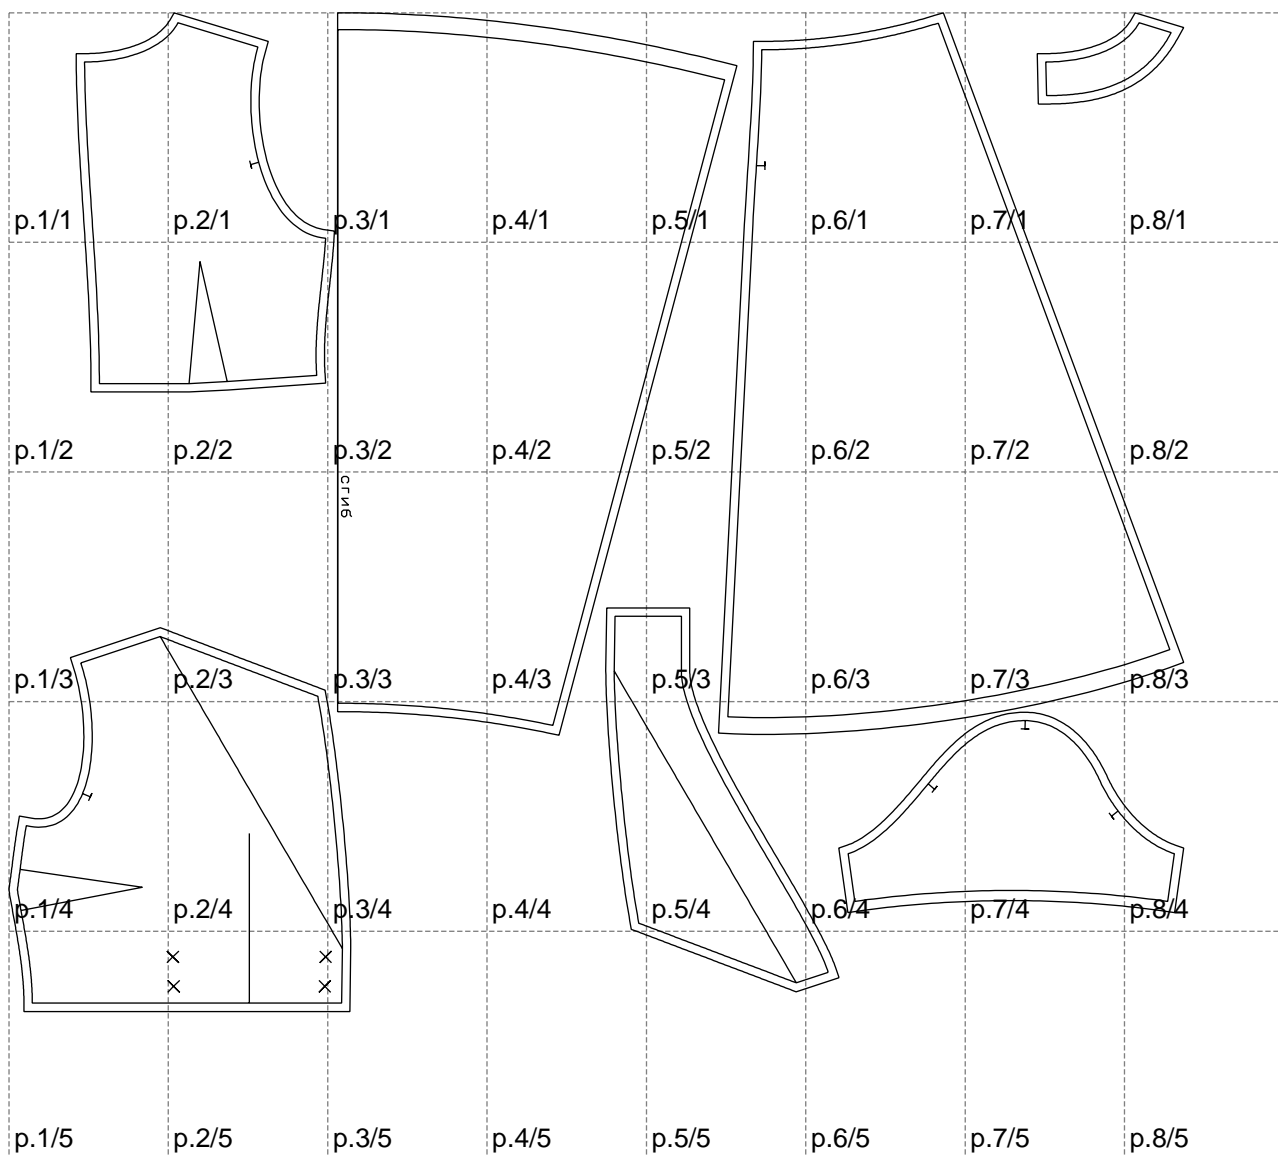

Not for print

Paper size: A4, size:1399.00 x1189.31 mm

# Example

size:1499.00 x2133.71 mm

Maneken =1 ver.0

rz\_1=170

rz\_16=104

rz\_17=88.9

rz\_18=84.4

rz\_19=112

rz\_20=109.3

---

. . . . .  
. . . . .  
. . . . .