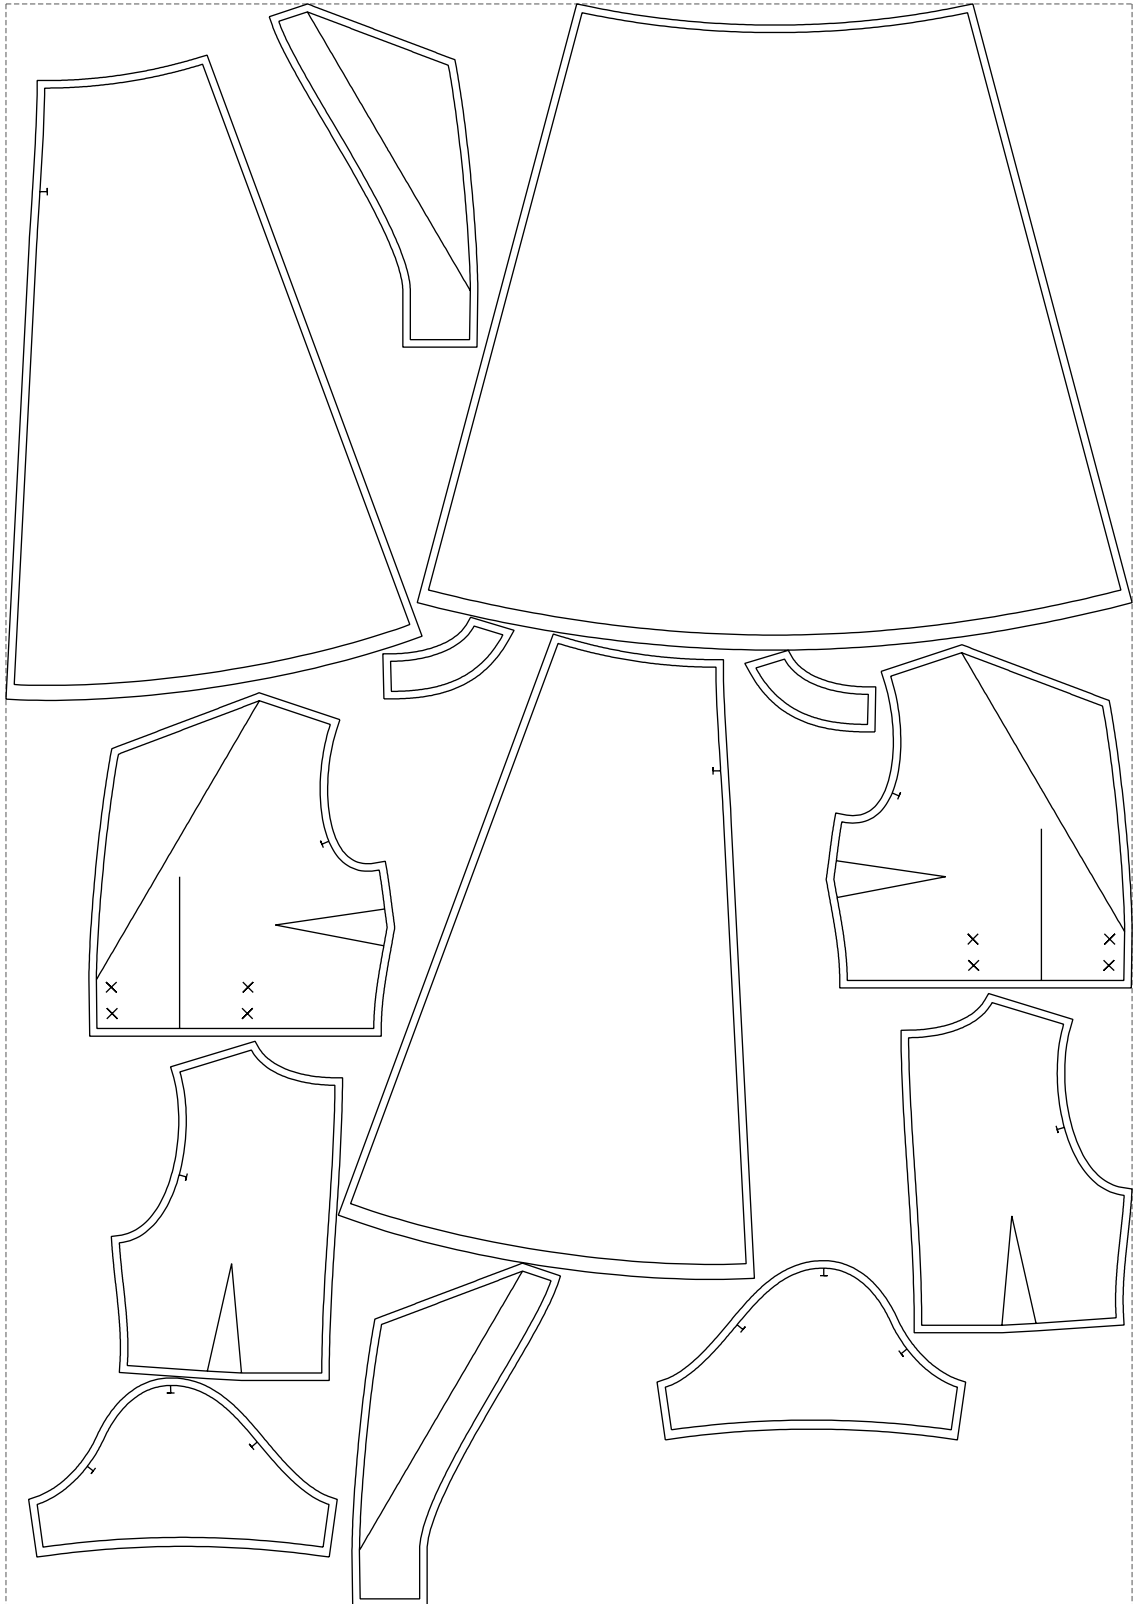

# Example

size:1499.00 x2133.71 mm

Maneken =1 ver.0

rz\_1=170

rz\_16=104

rz\_17=88.9

rz\_18=84.4

rz\_19=112