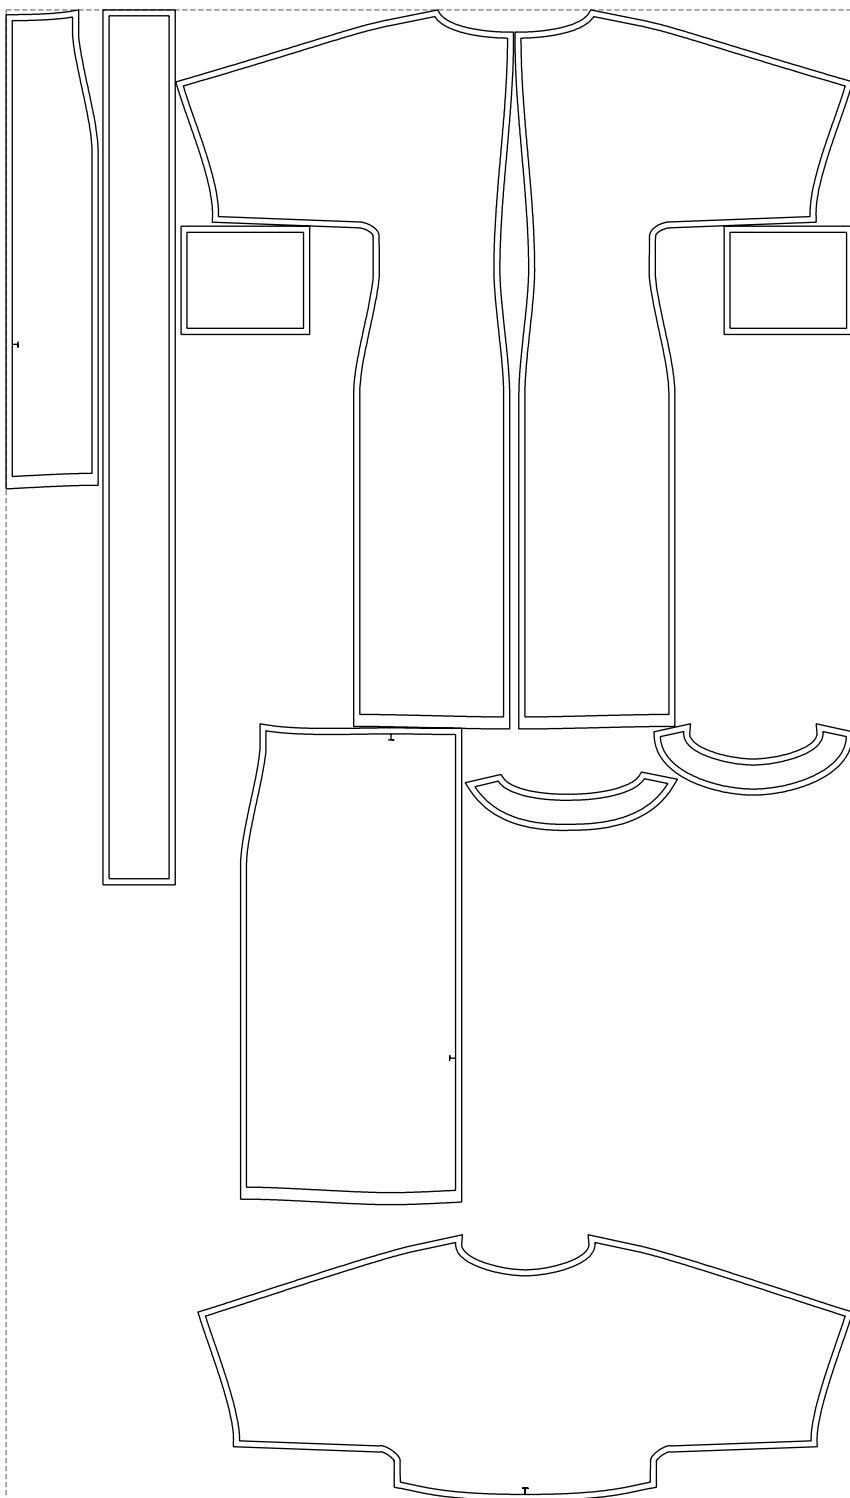

Not for print

Paper size: A4, size:1404.00 x1196.73 mm

Example

size:1408.60 x2480.74 mm

Maneken =1 ver.0

rz_1=170

rz_16=92

rz_17=78.8

rz_18=71.8

rz_19=100

rz_20=98.1

.
.
.