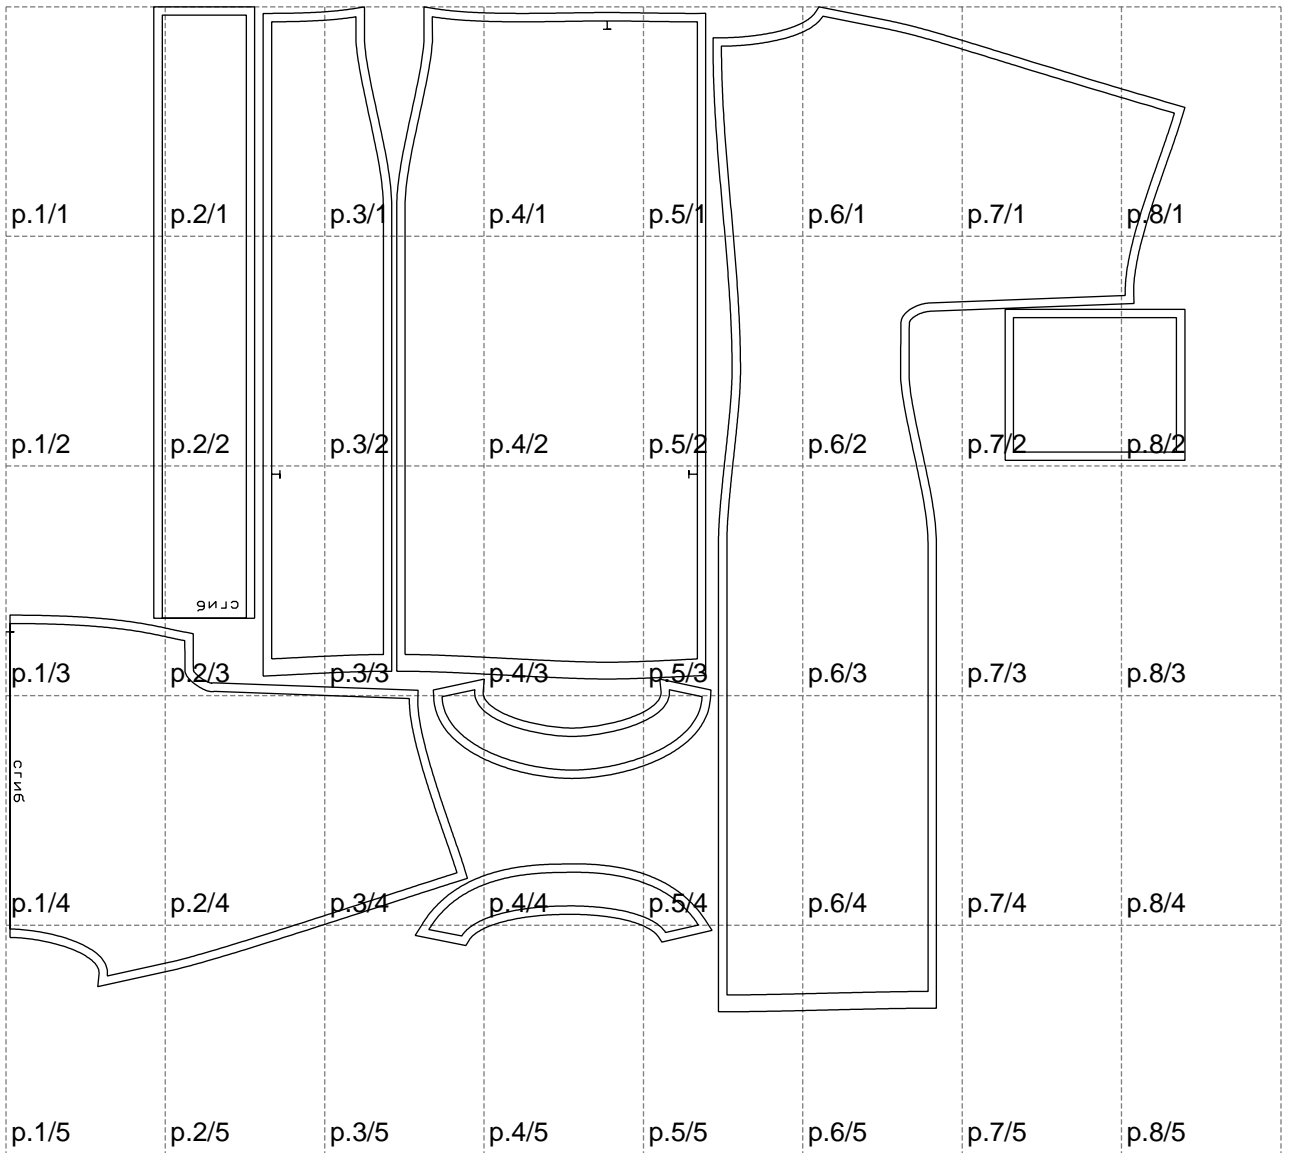

Not for print

Paper size: A4, size:1404.00 x1196.73 mm

Example

size:1408.60 x2480.74 mm

Maneken =1 ver.0

rz_1=170

rz_16=92

rz_17=78.8

rz_18=71.8

rz_19=100

rz_20=98.1

.
.
.