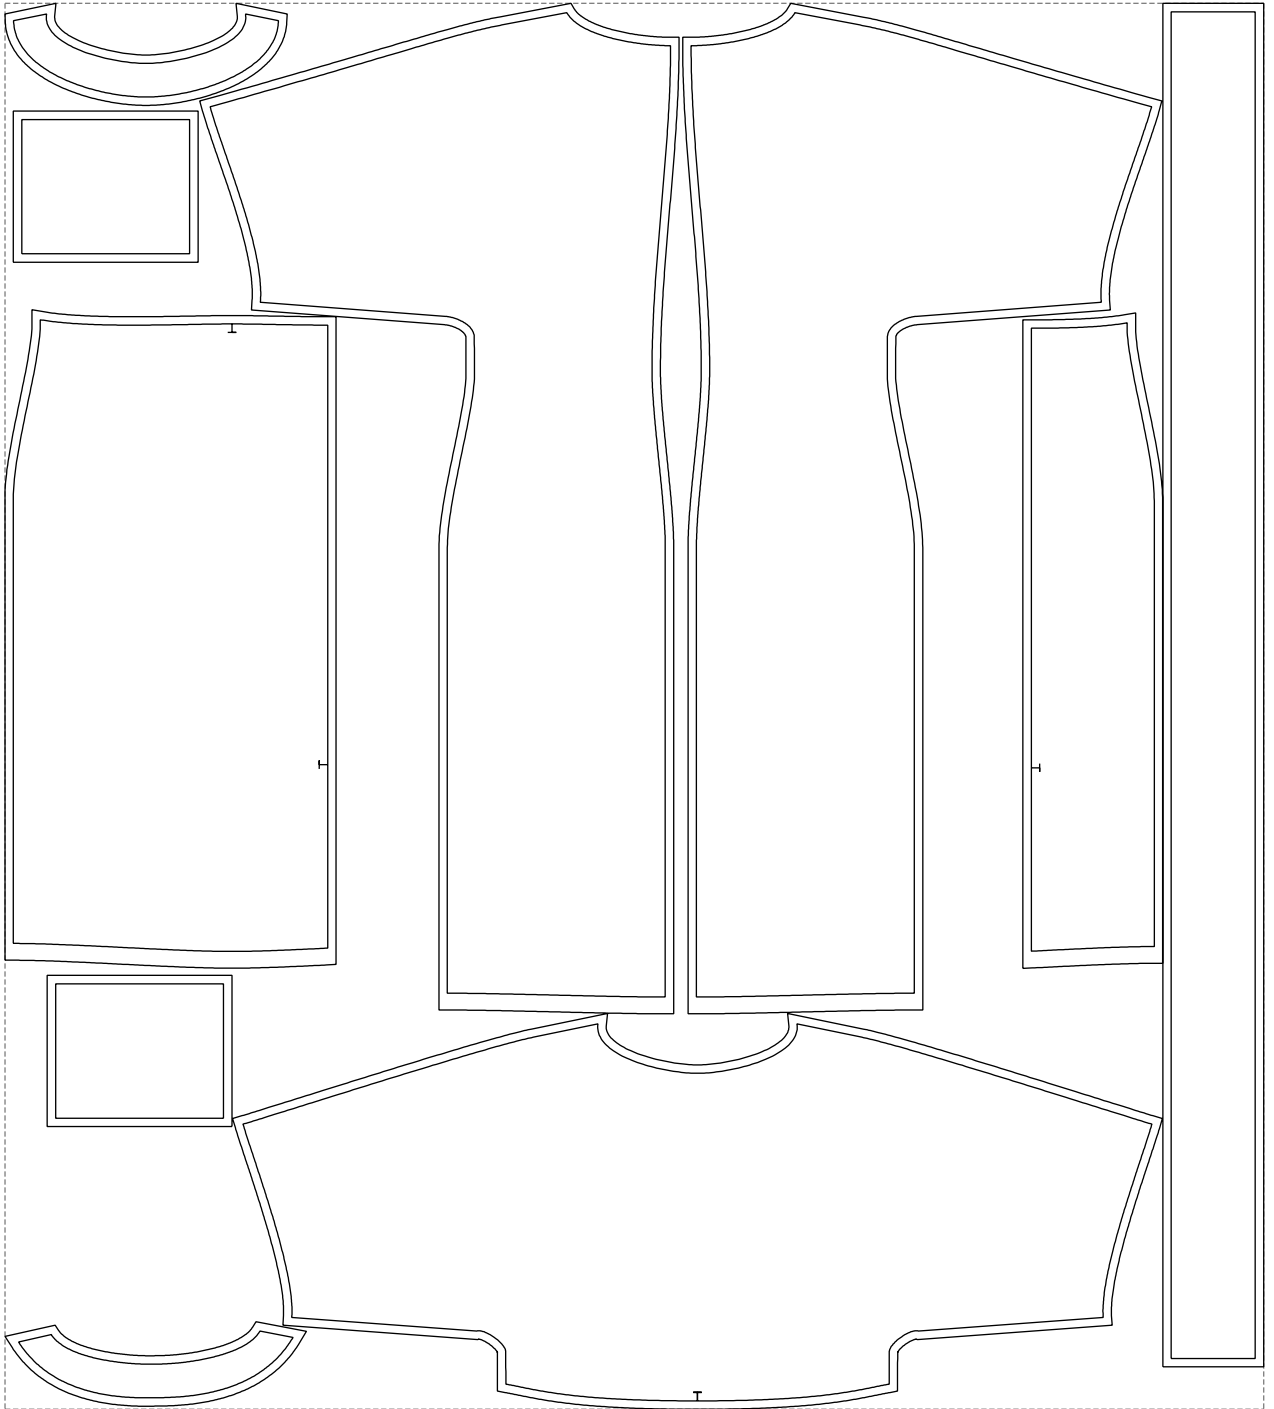

Not for print

Paper size: A4, size:1368.92 x1283.50 mm

# Example

size:1499.00 x1674.61 mm

Maneken =1 ver.0

rz\_1=170

rz\_16=100

rz\_17=85.4

rz\_18=80.2

rz\_19=108

rz\_20=105.4

---

. . . . .  
. . . . .  
. . . . .