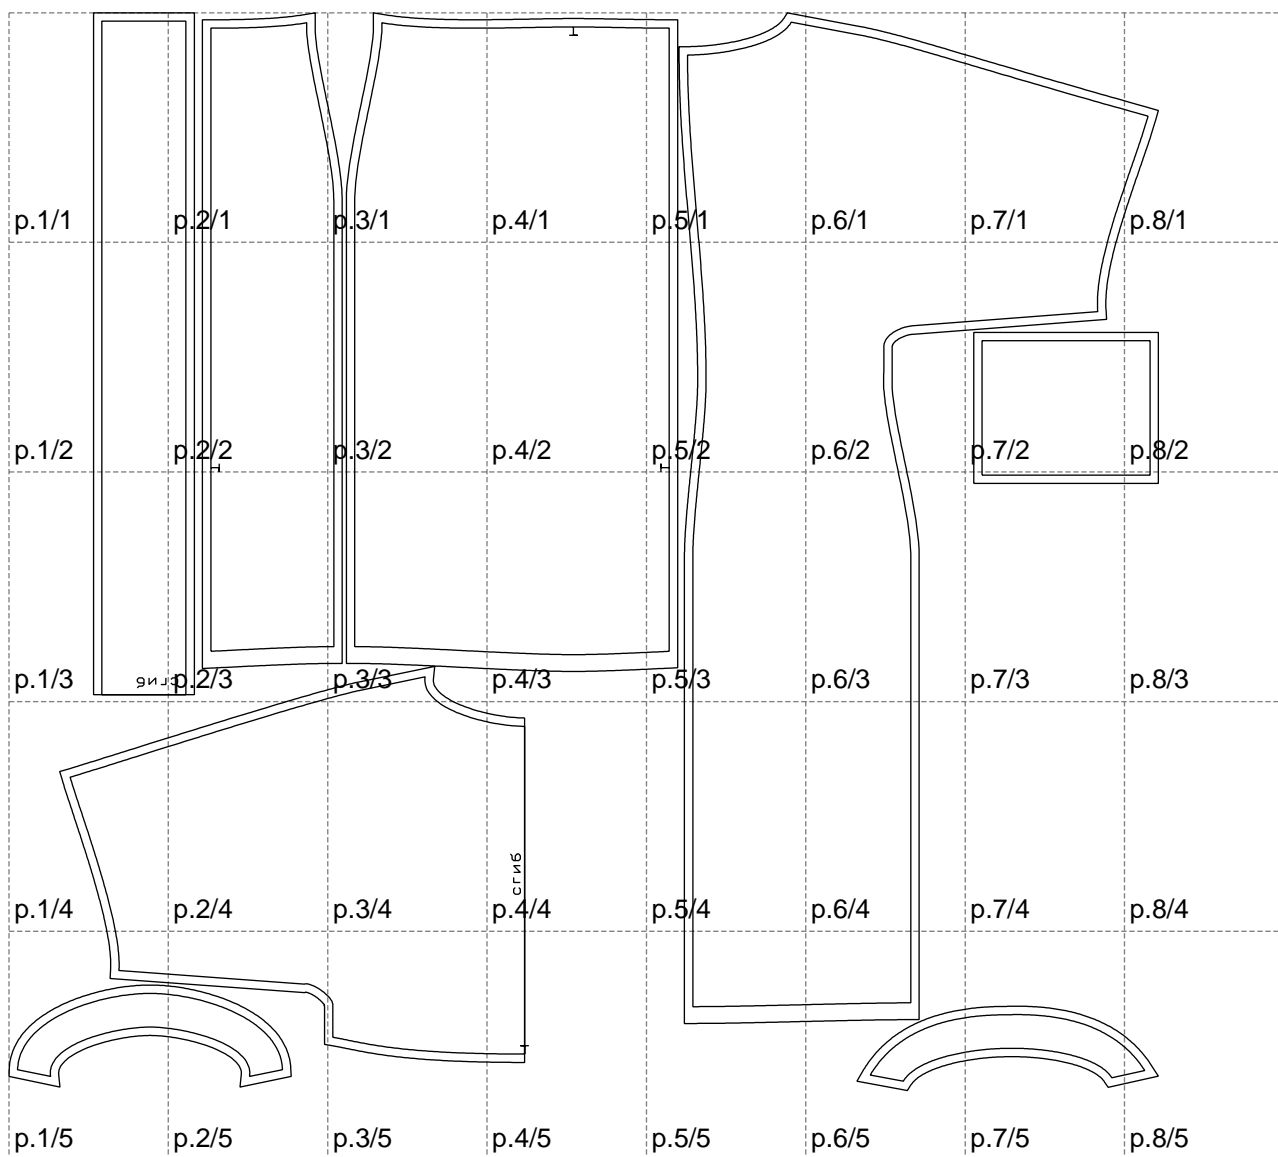

Not for print

Paper size: A4, size:1368.92 x1283.50 mm

# Example

size:1499.00 x1674.61 mm

Maneken =1 ver.0

rz\_1=170

rz\_16=100

rz\_17=85.4

rz\_18=80.2

rz\_19=108

rz\_20=105.4

---

. . . . .  
. . . . .  
. . . . .