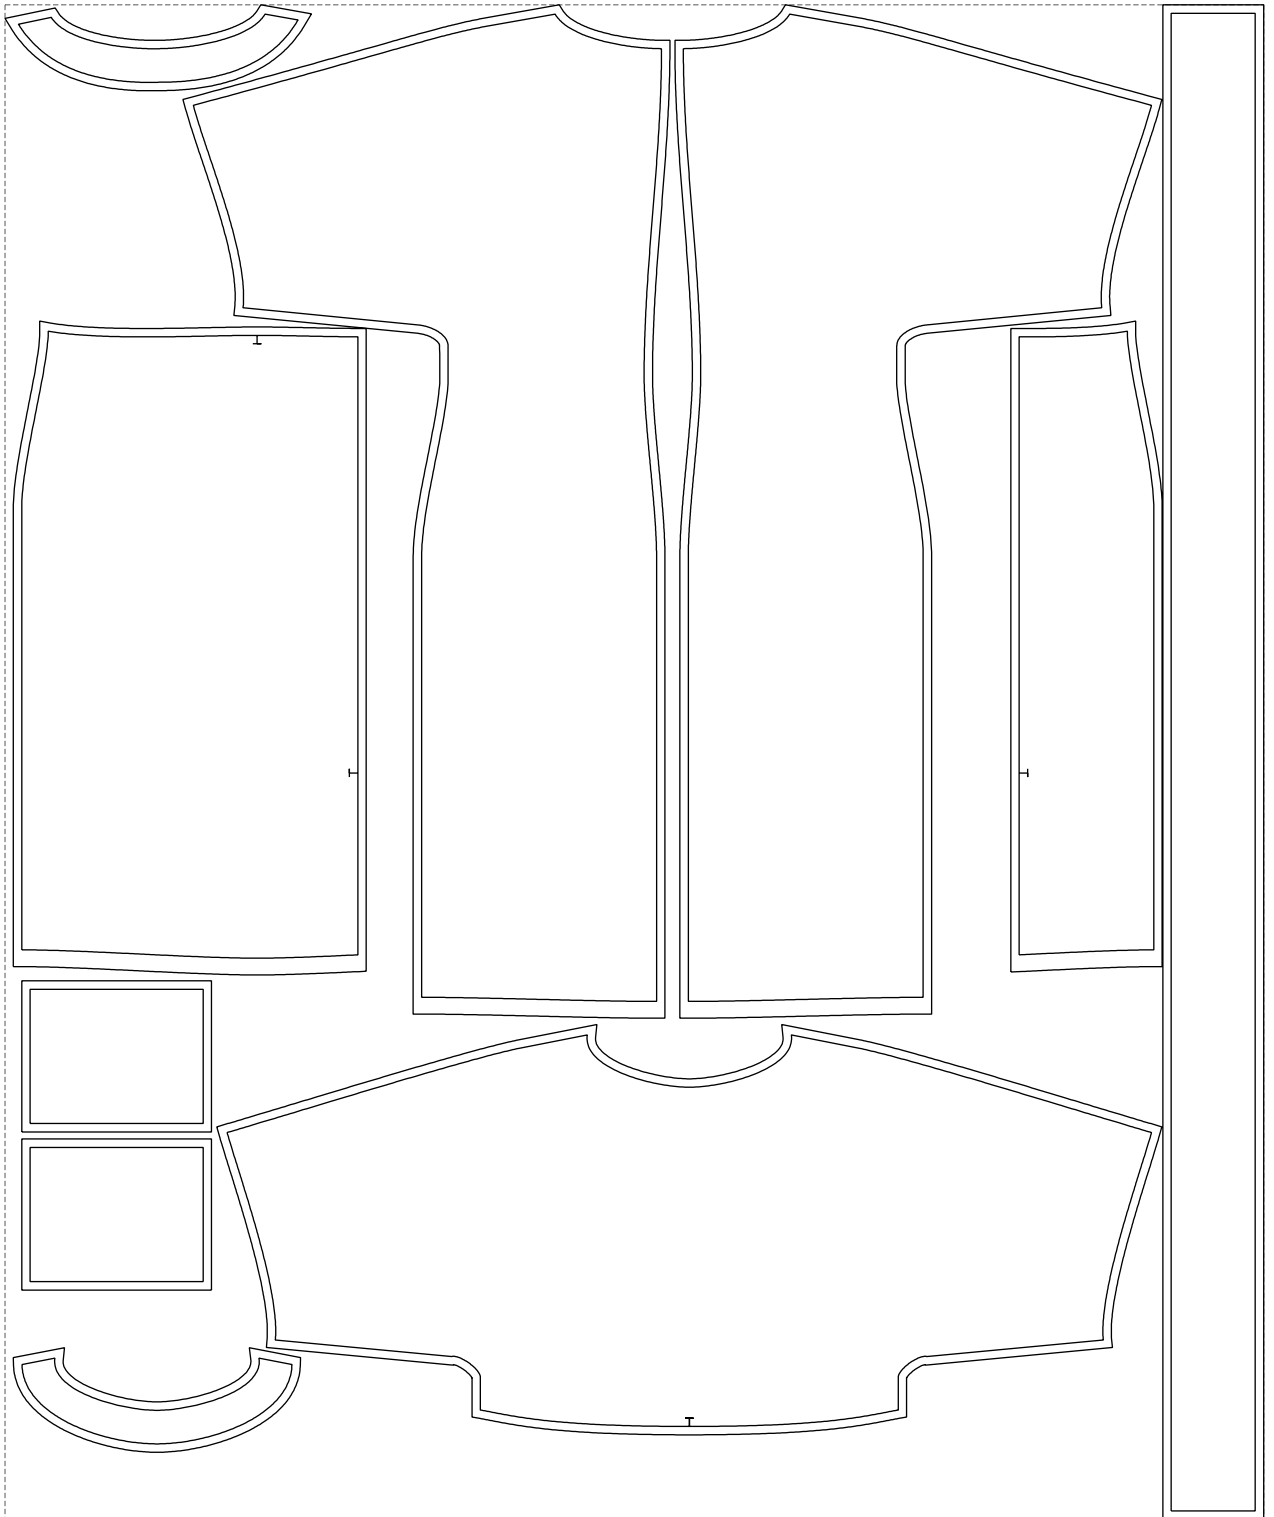

Not for print

Paper size: A4, size:1399.00 x1314.83 mm

# Example

size:1499.00 x1804.00 mm

Maneken =1 ver.0

rz\_1=170

rz\_16=108

rz\_17=92.5

rz\_18=89.2

rz\_19=116