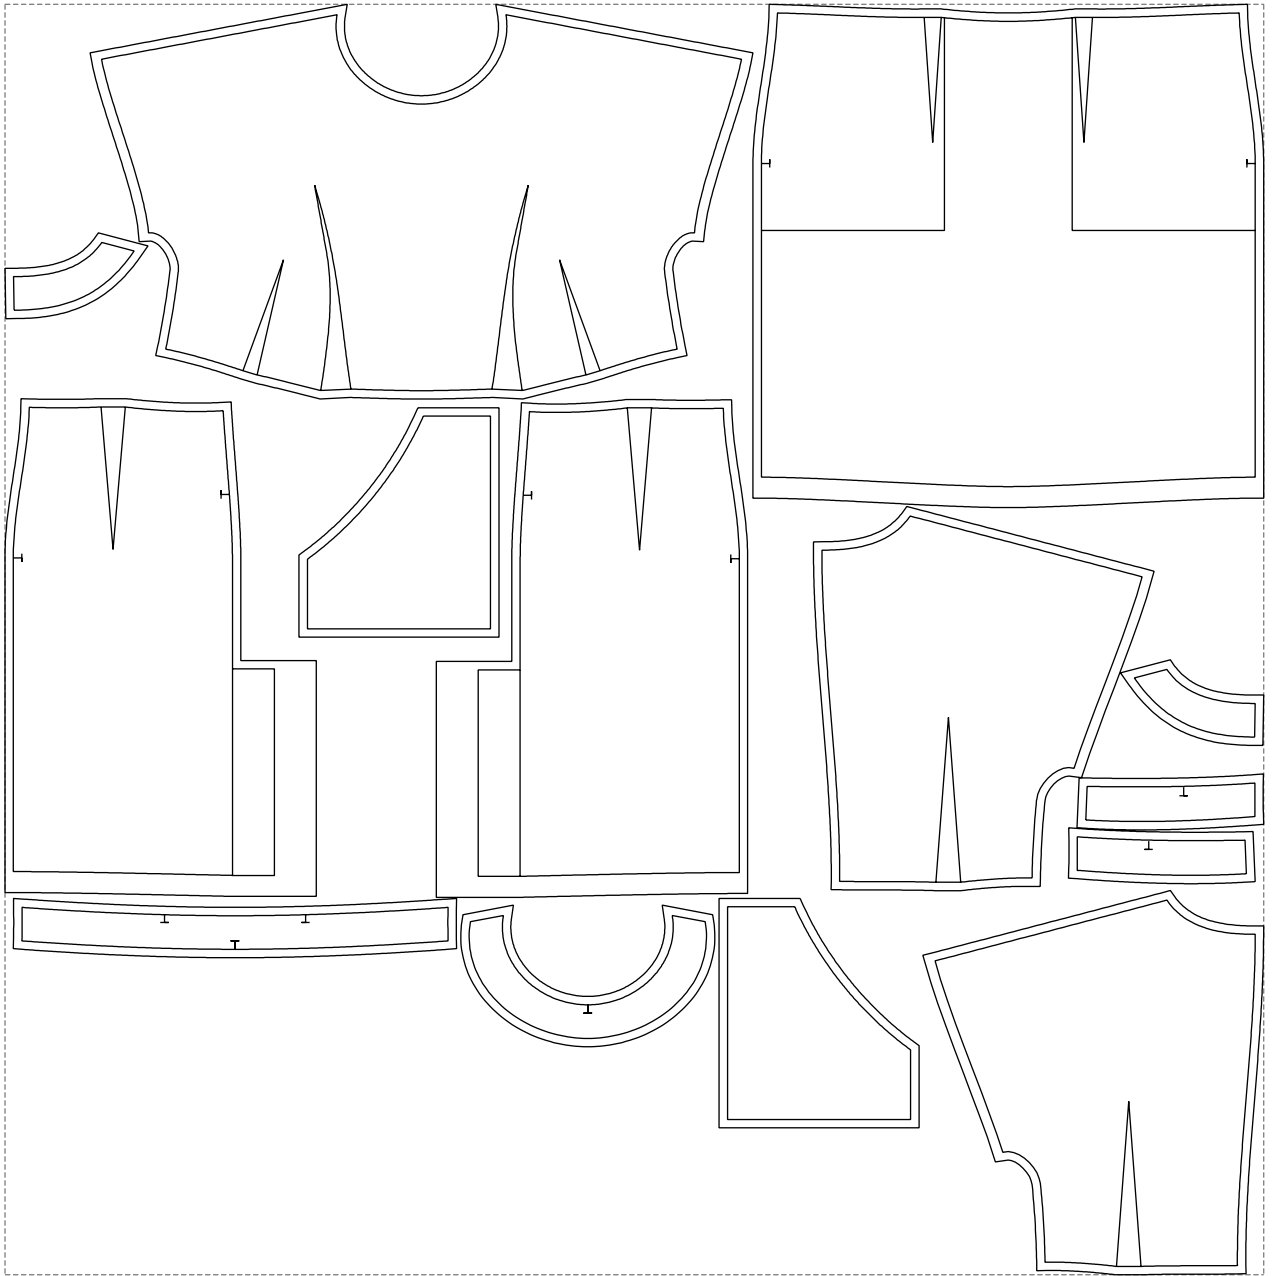

# Example

size:1499.00 x1513.33 mm

Maneken =1 ver.0

rz\_1=170

rz\_16=100

rz\_17=85.4

rz\_18=80.2

rz\_19=108

rz\_20=105.4

---

. . . . .  
. . . . .  
. . . . .