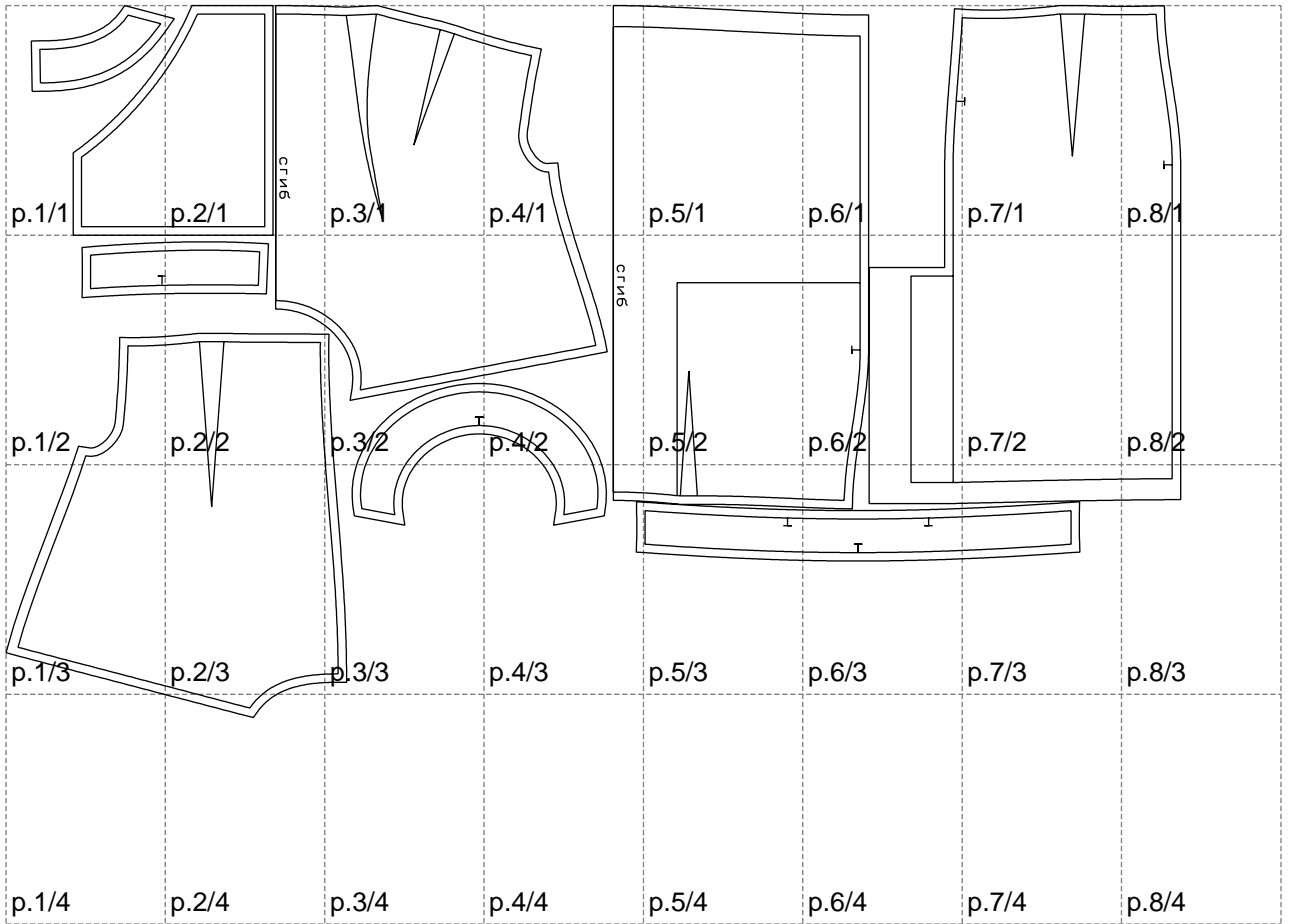

Not for print

Paper size: A4, size:1399.00 x847.92 mm

# Example

size:1499.00 x1513.33 mm

Maneken =1 ver.0

rz\_1=170

rz\_16=100

rz\_17=85.4

rz\_18=80.2

rz\_19=108

rz\_20=105.4

---

. . . . .  
. . . . .  
. . . . .