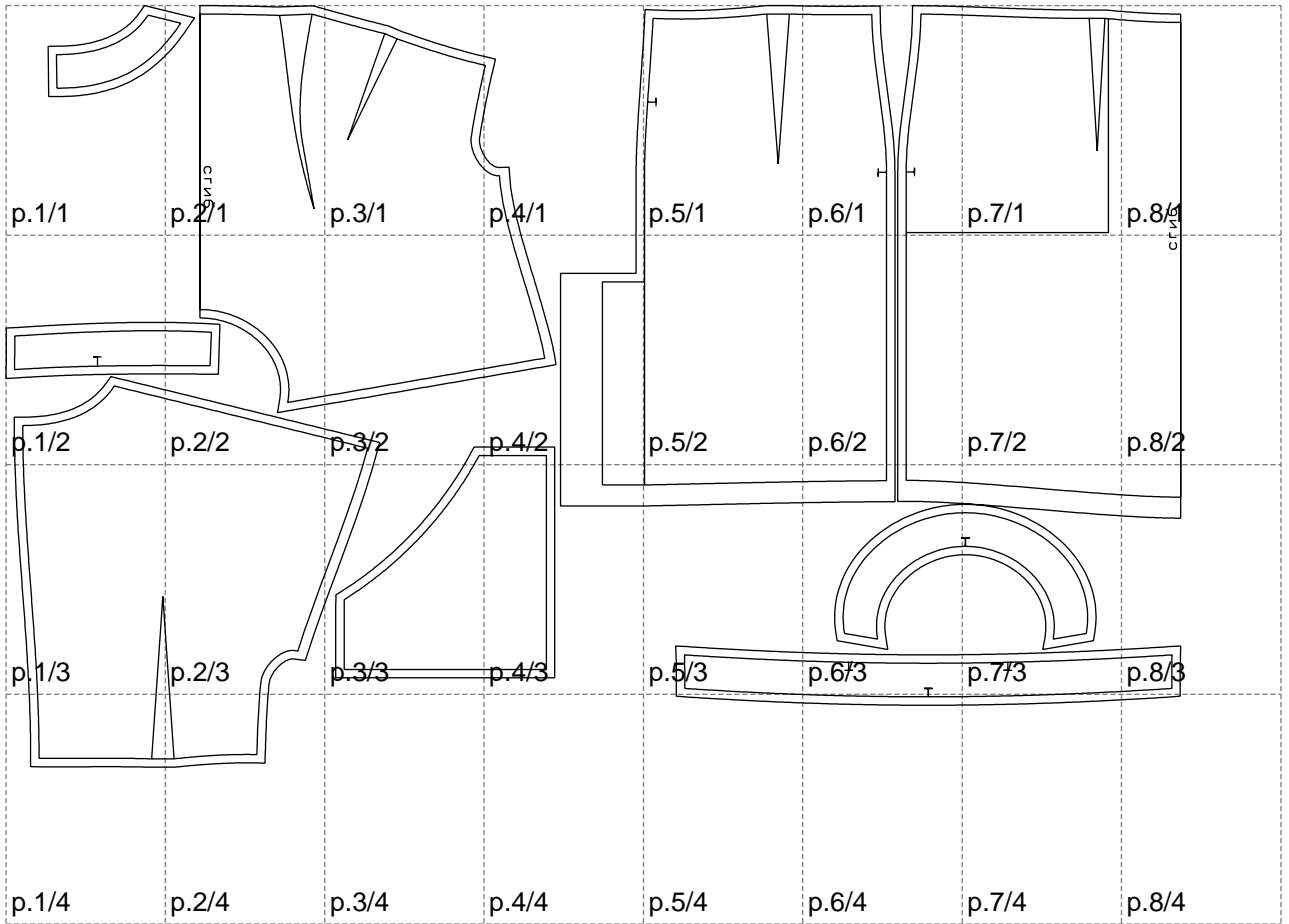

Not for print

Paper size: A4, size:1399.00 x906.99 mm

# Example

size:1499.00 x1573.23 mm

Maneken =1 ver.0

rz\_1=170

rz\_16=112

rz\_17=96.2

rz\_18=94

rz\_19=120

rz\_20=117

---

. . . . .  
. . . . .  
. . . . .