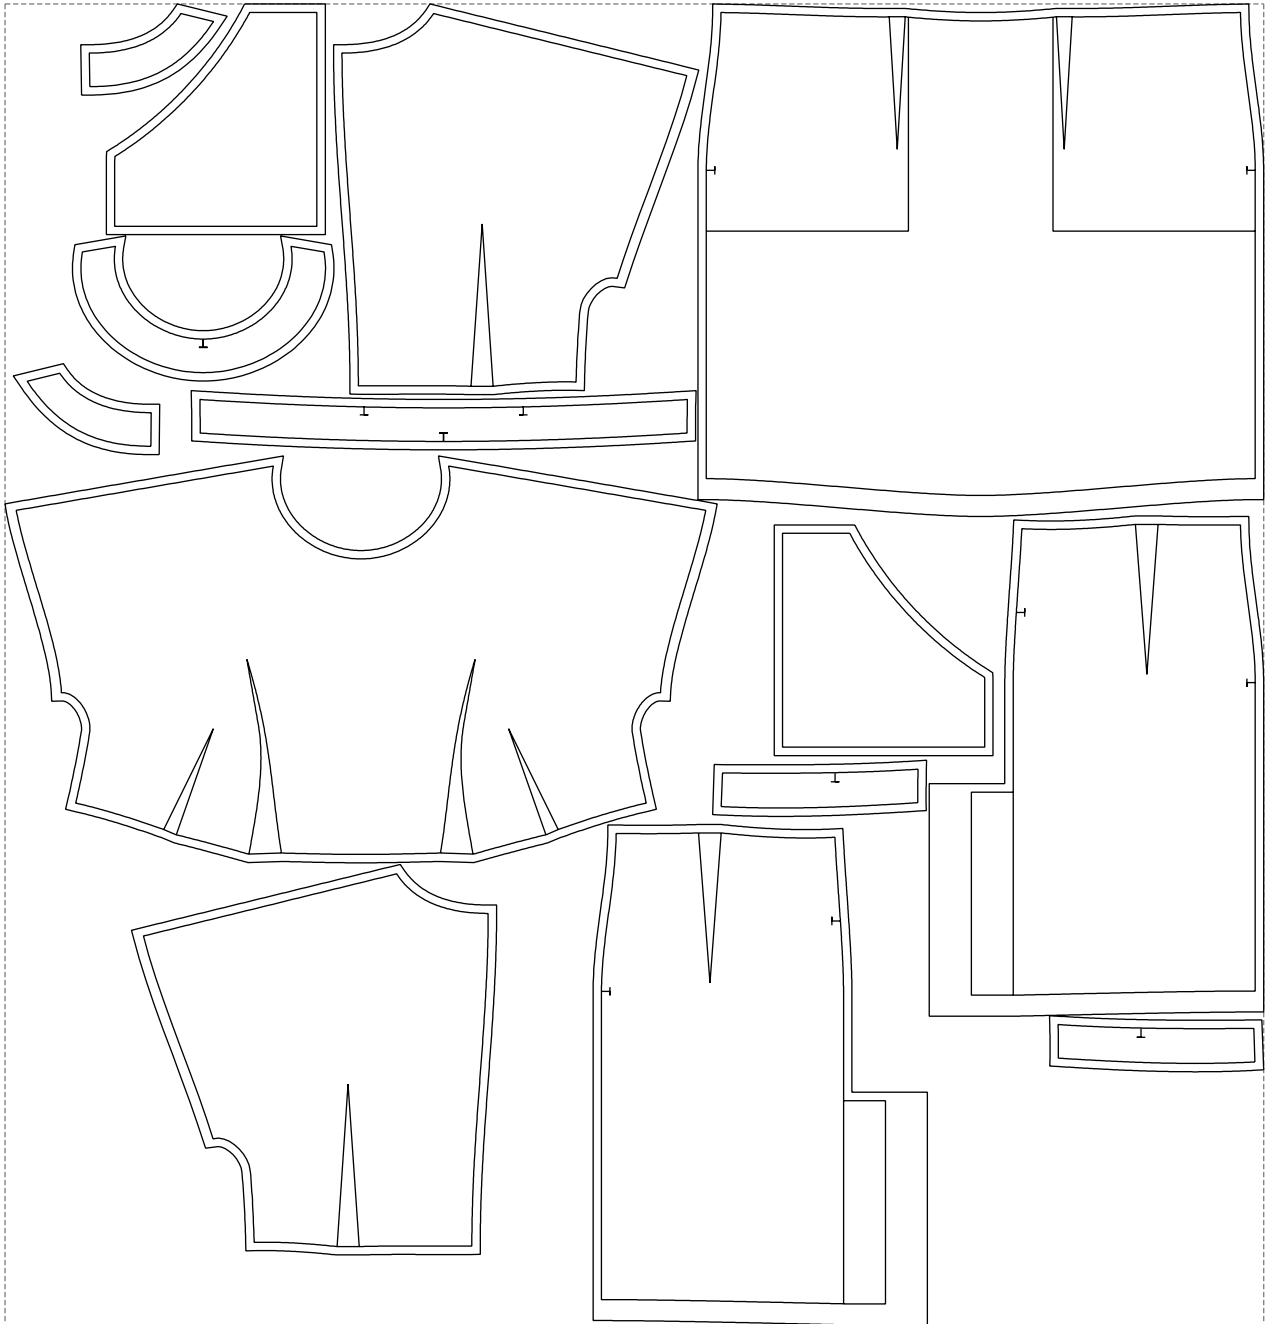

Not for print

Paper size: A4, size:1399.00 x906.99 mm

# Example

size:1499.00 x1573.23 mm

Maneken =1 ver.0

rz\_1=170

rz\_16=112

rz\_17=96.2

rz\_18=94

rz\_19=120

rz\_20=117

---

. . . . .  
. . . . .  
. . . . .