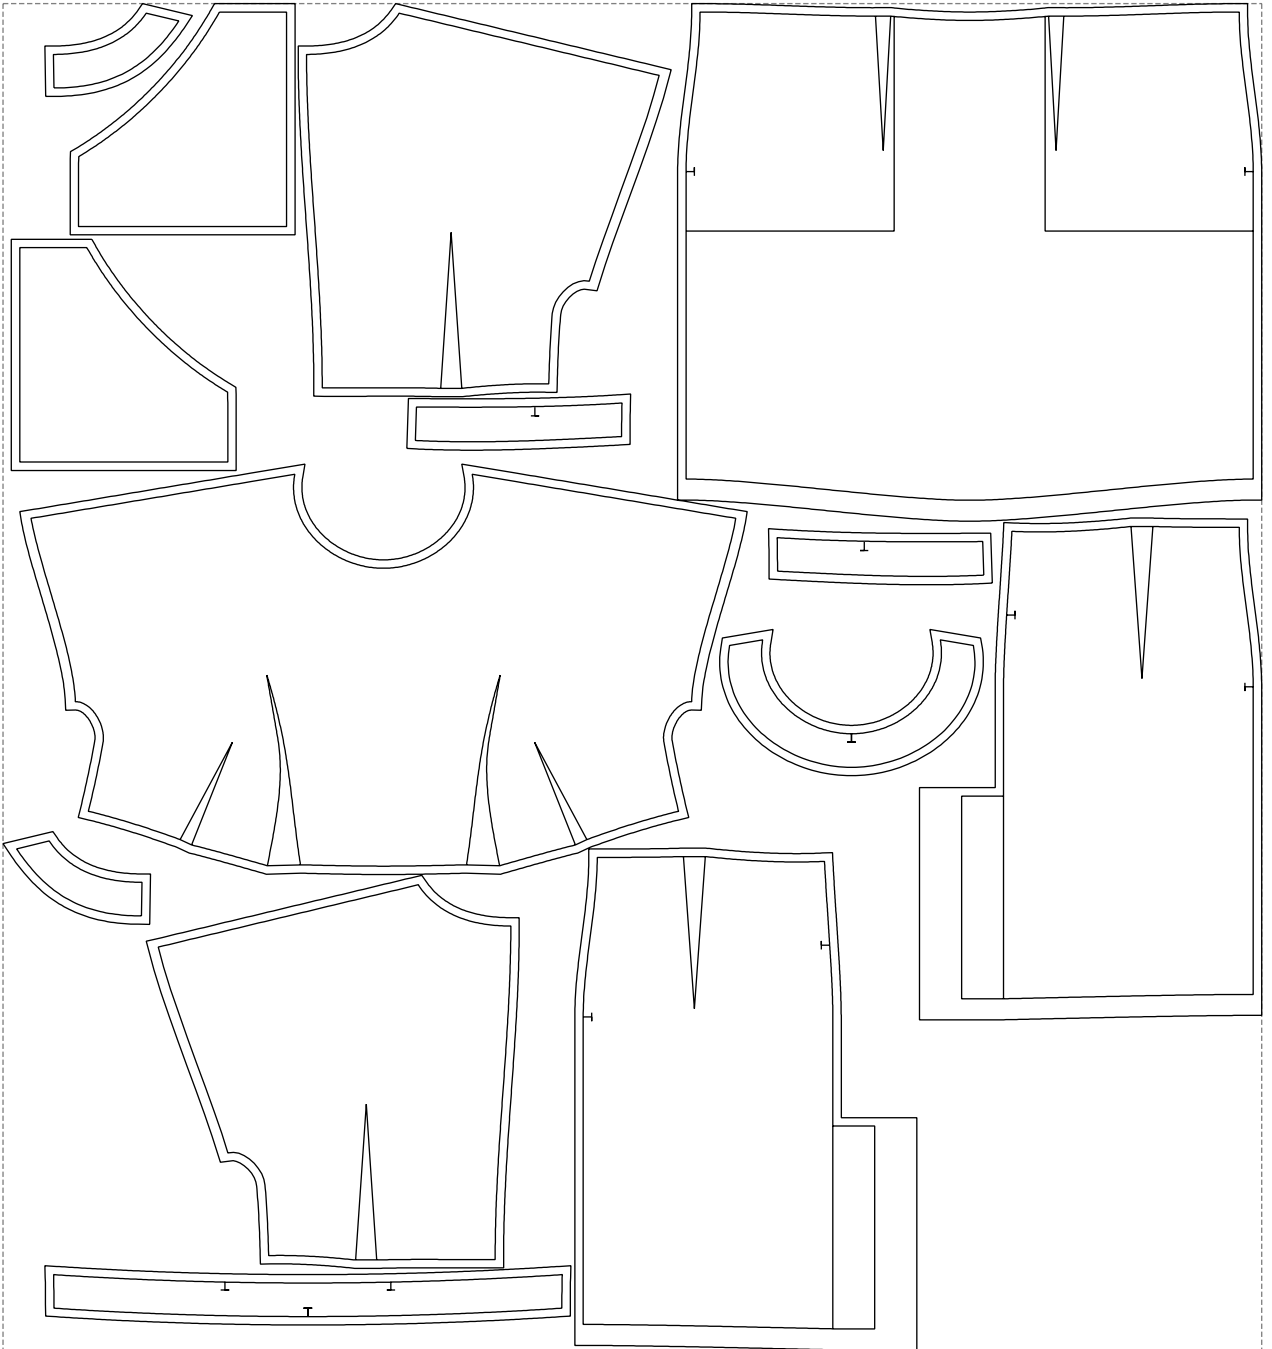

Not for print

Paper size: A4, size:1399.00 x935.30 mm

# Example

size:1499.00 x1603.53 mm

Maneken =1 ver.0

rz\_1=170

rz\_16=116

rz\_17=100

rz\_18=98.8

rz\_19=124