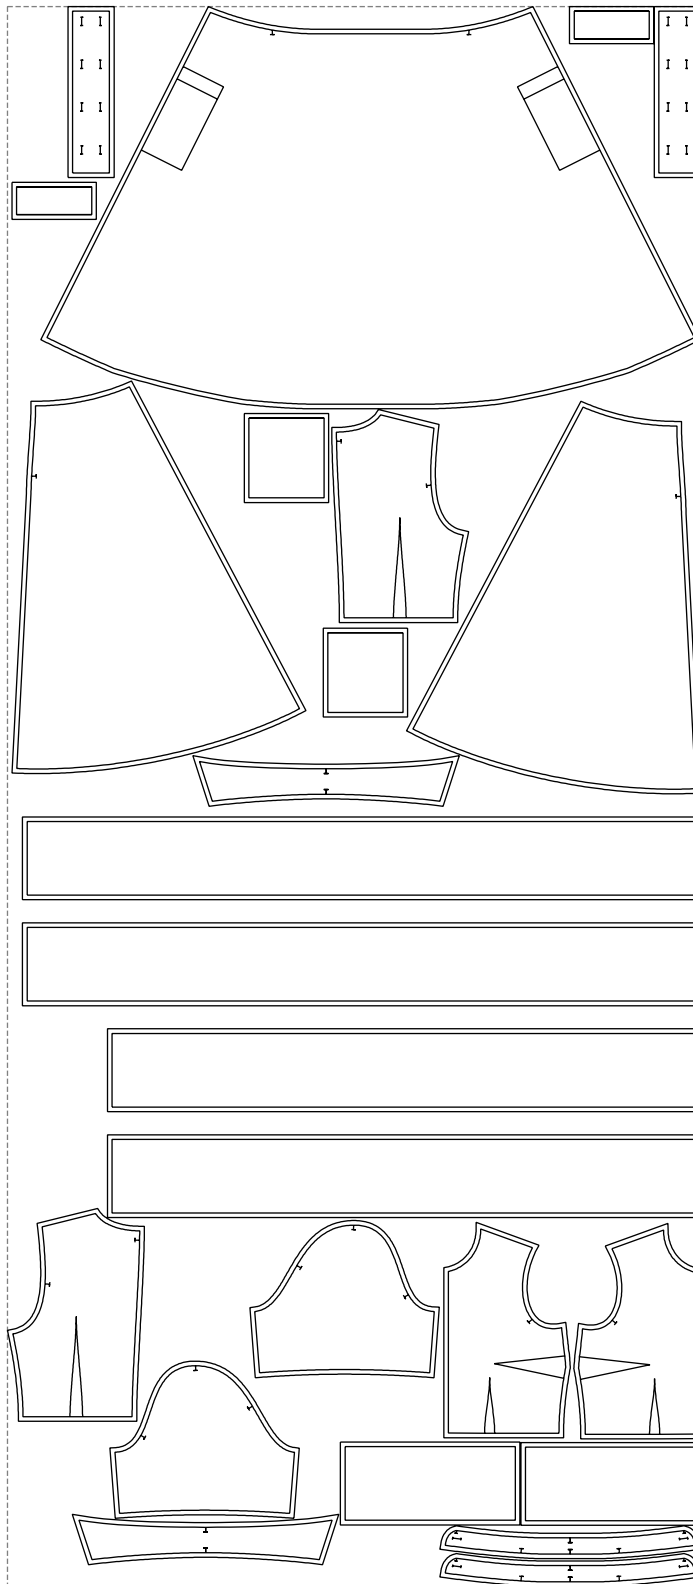

# Example

size:1499.00 x3418.20 mm

Maneken =1 ver.0

rz\_1=170

rz\_16=100

rz\_17=85.4

rz\_18=80.2

rz\_19=108

rz\_20=105.4

---

. . . . .  
. . . . .  
. . . . .