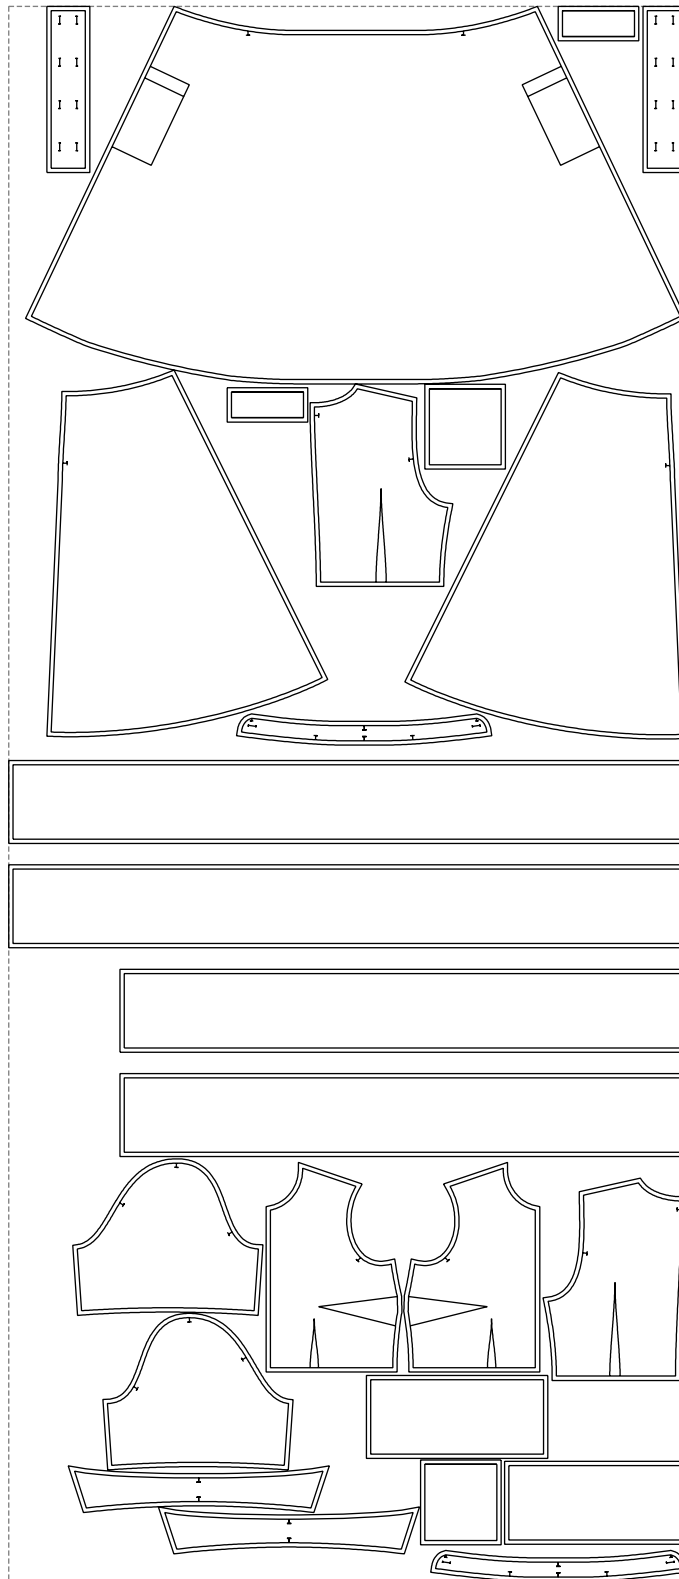

Not for print

Paper size: A4, size:1577.55 x1951.98 mm

Example

size:1577.55 x3670.02 mm

Maneken =1 ver.0

rz_1=170

rz_16=116

rz_17=100

rz_18=98.8

rz_19=124

rz_20=121

.
.
.