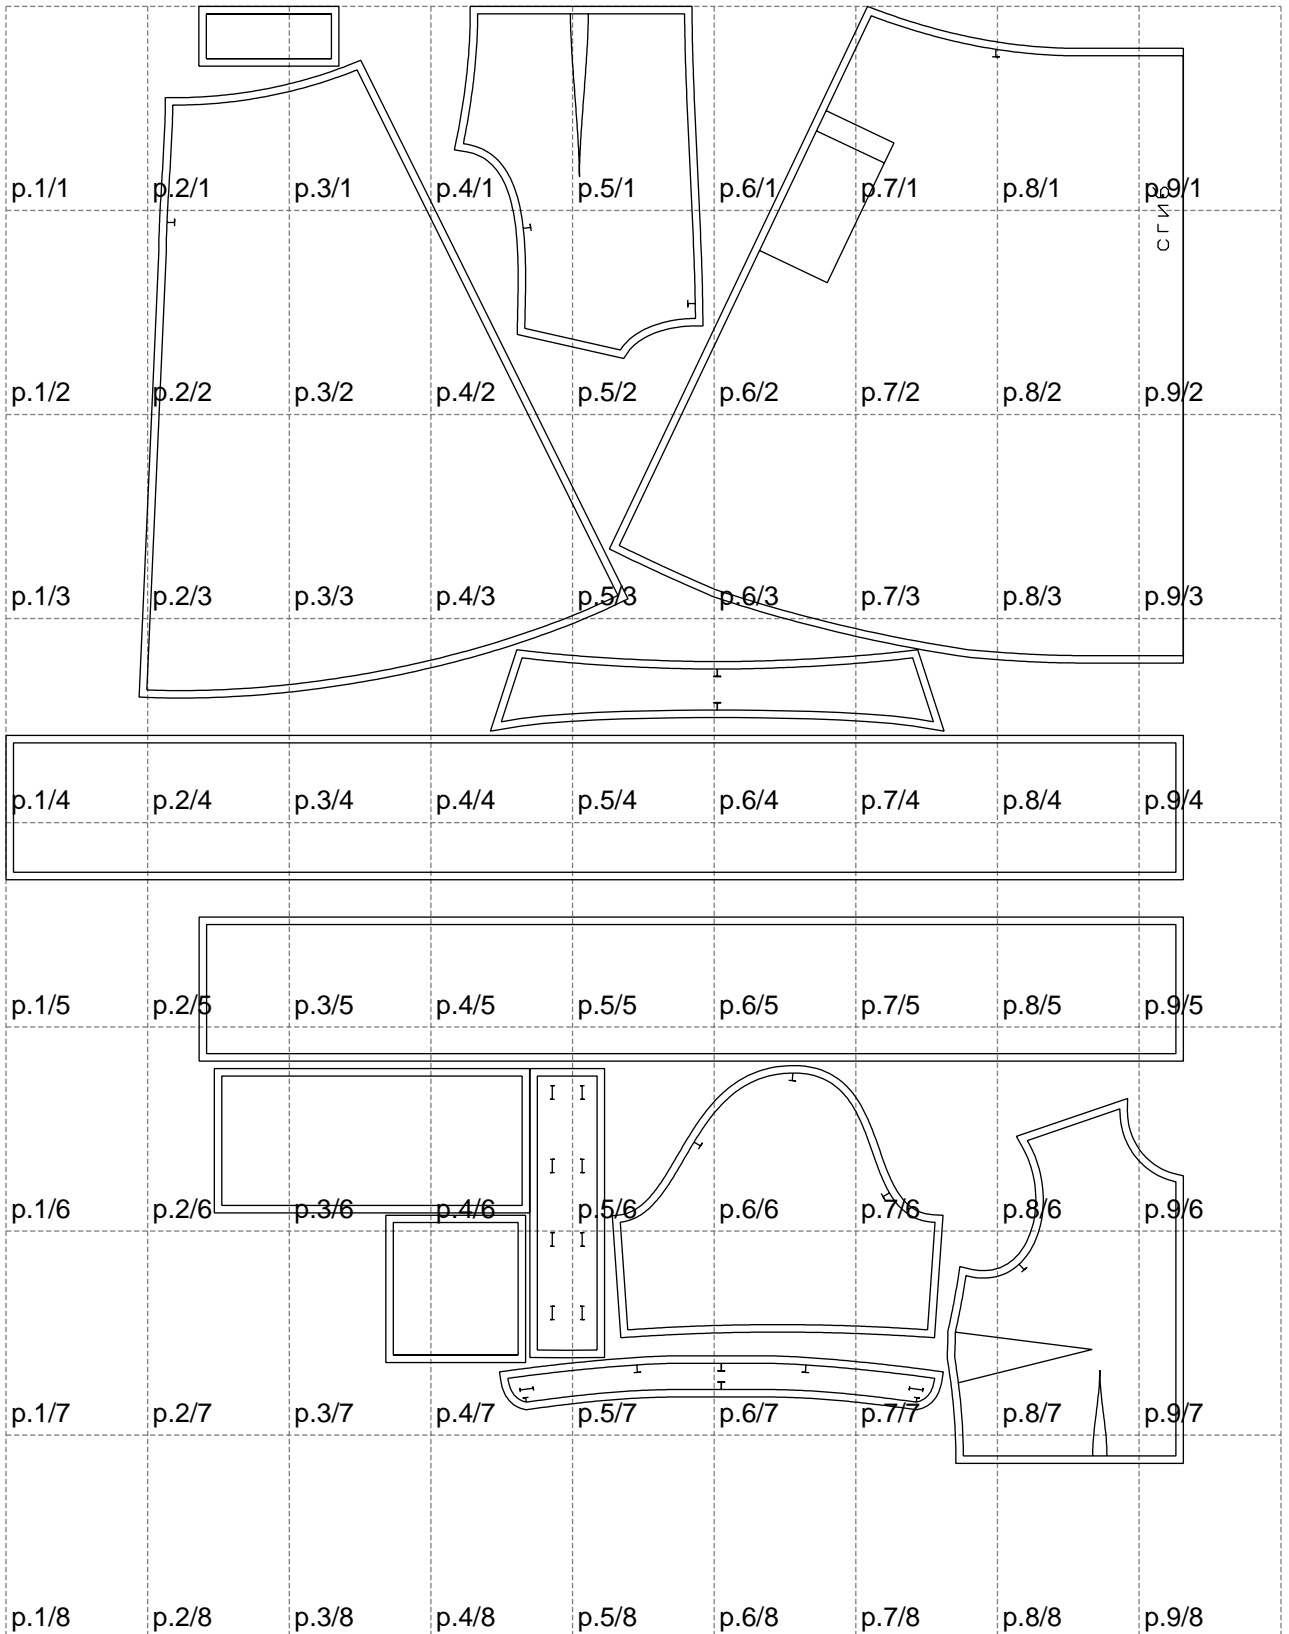

Not for print

Paper size: A4, size:1577.55 x1951.98 mm

Example

size:1577.55 x3670.02 mm

Maneken =1 ver.0

rz_1=170

rz_16=116

rz_17=100

rz_18=98.8

rz_19=124

rz_20=121

.
.
.