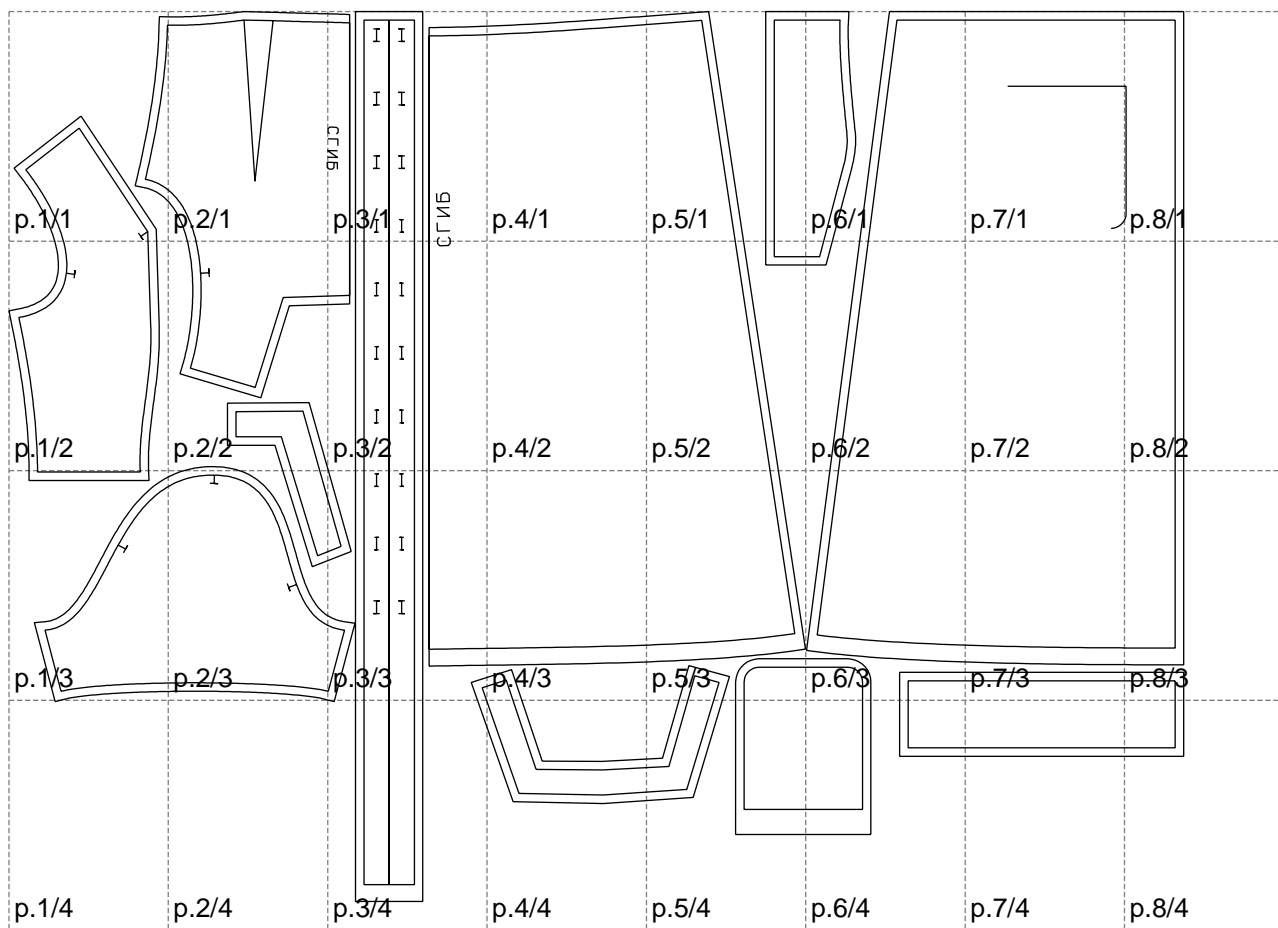

Not for print

Paper size: A4, size:1399.00 x1059.79 mm

# Example

size:1478.97 x1964.71 mm

Maneken =1 ver.0

rz\_1=170

rz\_16=92

rz\_17=78.8

rz\_18=71.8

rz\_19=100

rz\_20=98.1

---

. . . . .  
. . . . .  
. . . . .