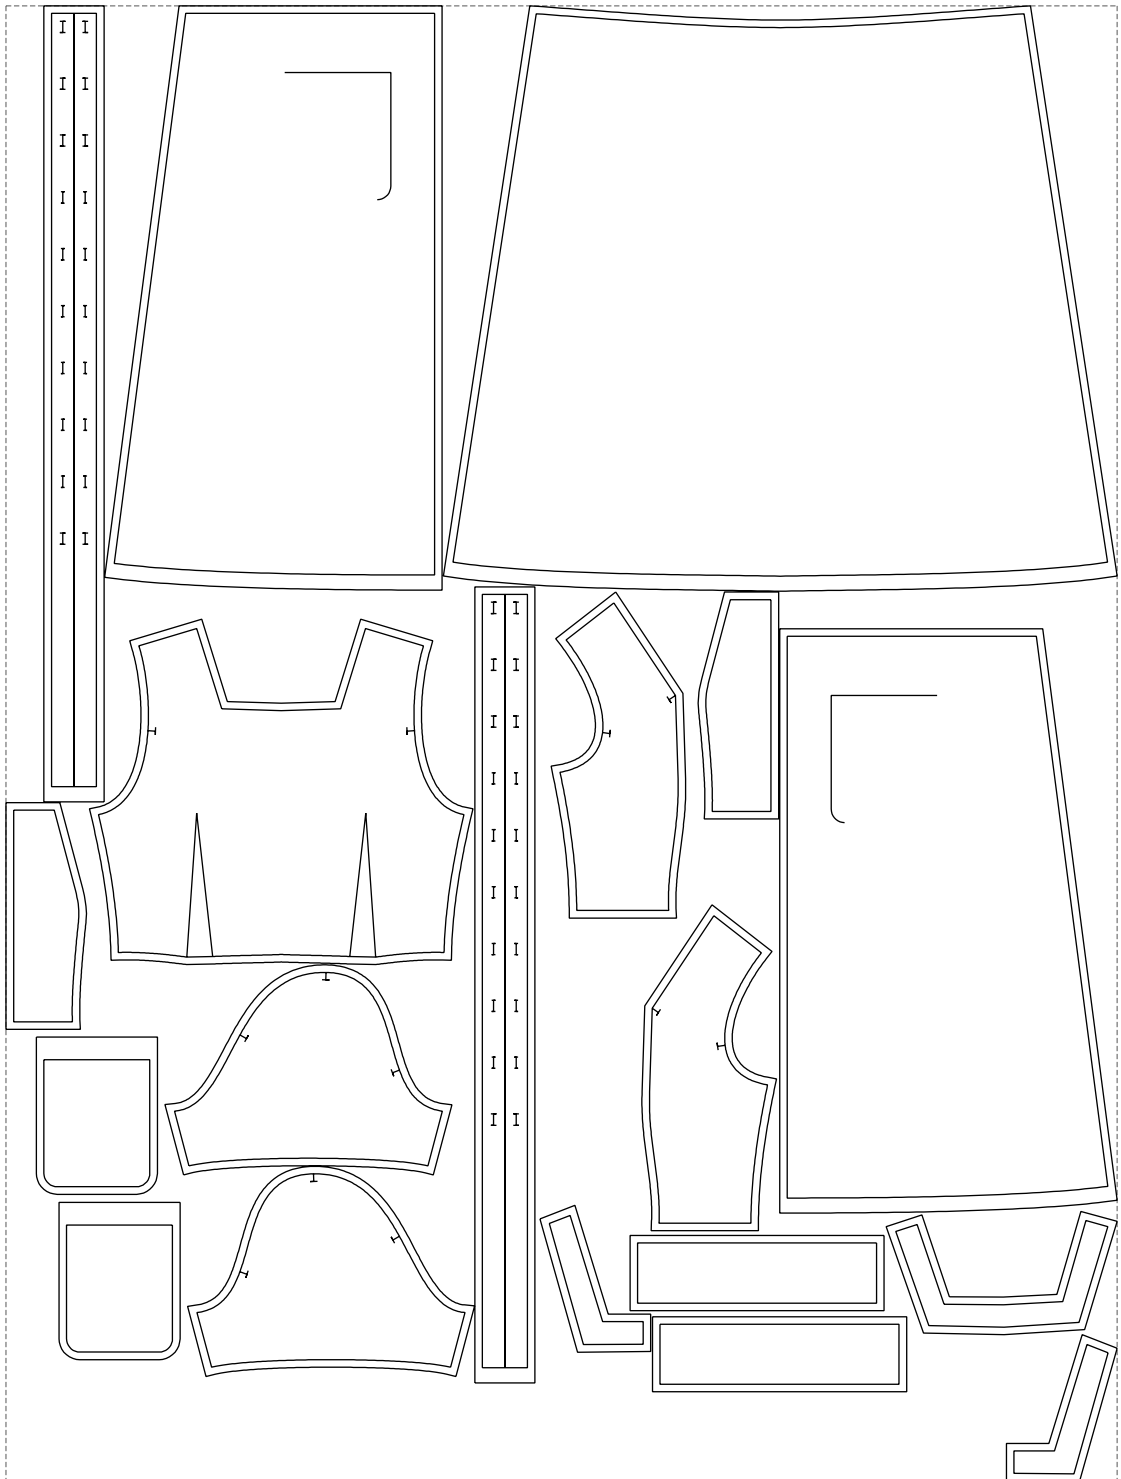

Not for print

Paper size: A4, size:1399.00 x1059.79 mm

# Example

size:1478.97 x1964.71 mm

Maneken =1 ver.0

rz\_1=170

rz\_16=92

rz\_17=78.8

rz\_18=71.8

rz\_19=100