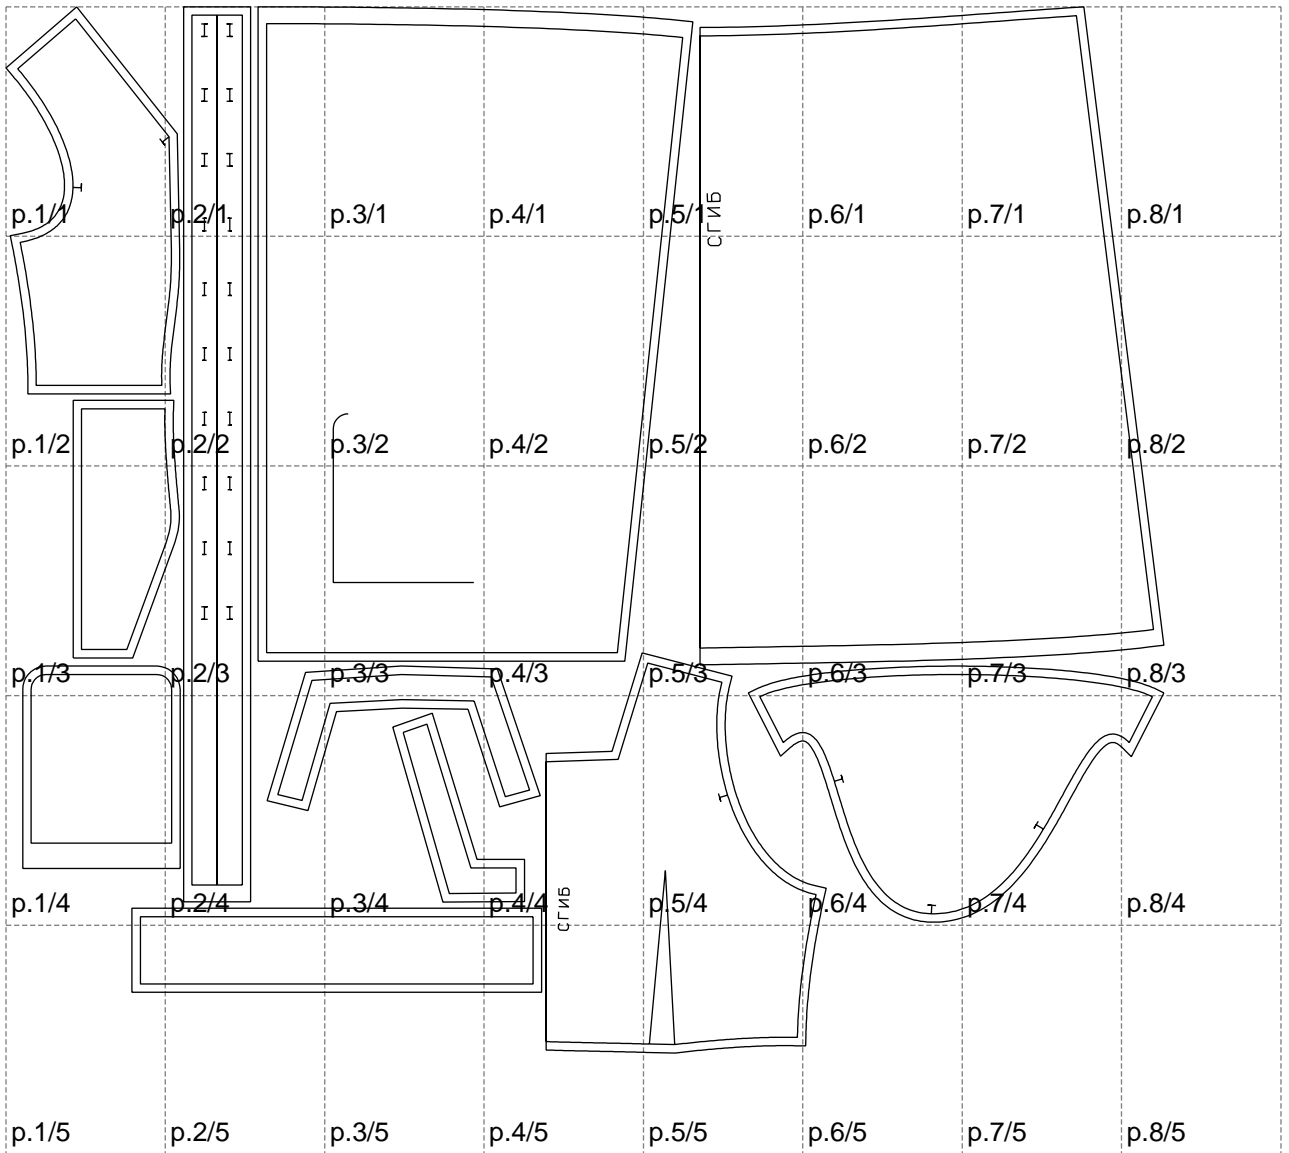

Not for print

Paper size: A4, size:1378.97 x1245.82 mm

# Example

size:1499.00 x2333.84 mm

Maneken =1 ver.0

rz\_1=170

rz\_16=116

rz\_17=100

rz\_18=98.8

rz\_19=124

rz\_20=121

---

. . . . .  
. . . . .  
. . . . .