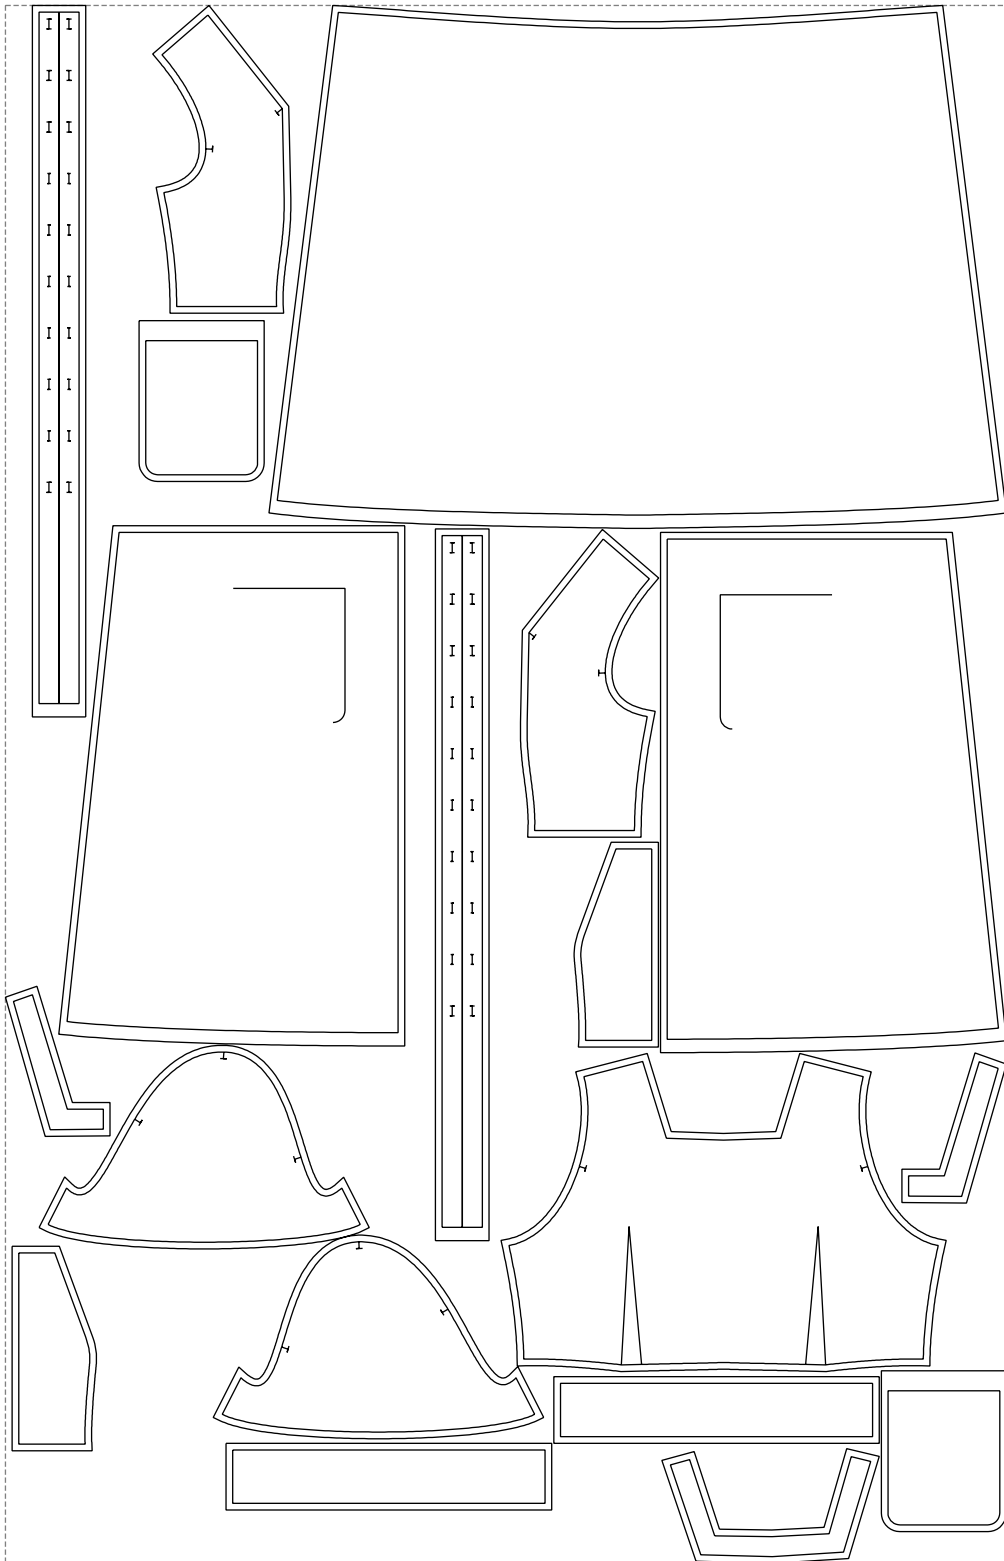

Not for print

Paper size: A4, size:1378.97 x1245.82 mm

# Example

size:1499.00 x2333.84 mm

Maneken =1 ver.0

rz\_1=170

rz\_16=116

rz\_17=100

rz\_18=98.8

rz\_19=124