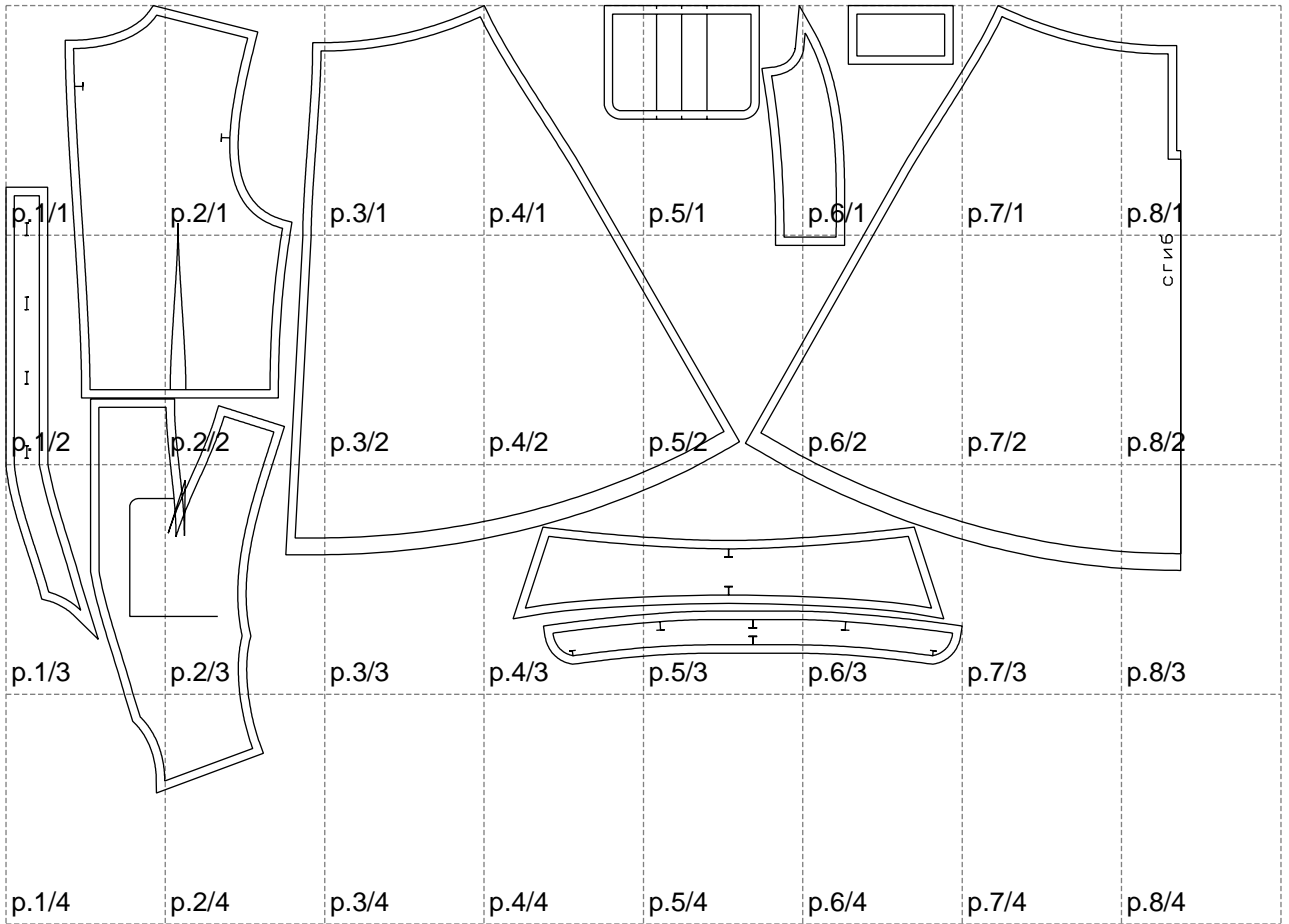

Not for print

Paper size: A4, size:1399.00 x937.56 mm

# Example

size:1499.00 x916.70 mm

Maneken =1 ver.0

rz\_1=170

rz\_16=96

rz\_17=82

rz\_18=76

rz\_19=104

rz\_20=101.8

---

. . . . .  
. . . . .  
. . . . .