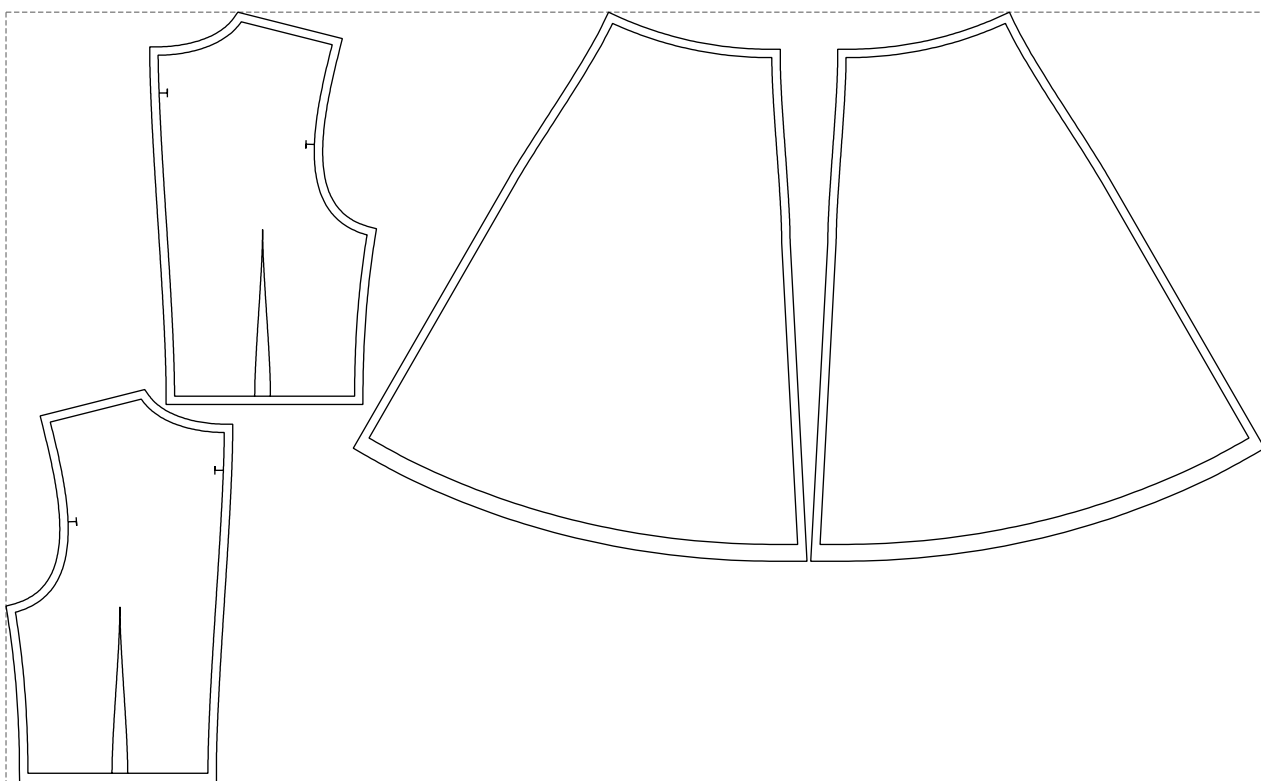

Not for print

Paper size: A4, size:1399.00 x937.56 mm

# Example

size:1499.00 x916.70 mm

Maneken =1 ver.0

rz\_1=170

rz\_16=96

rz\_17=82

rz\_18=76

rz\_19=104

rz\_20=101.8

---

. . . . .  
. . . . .  
. . . . .