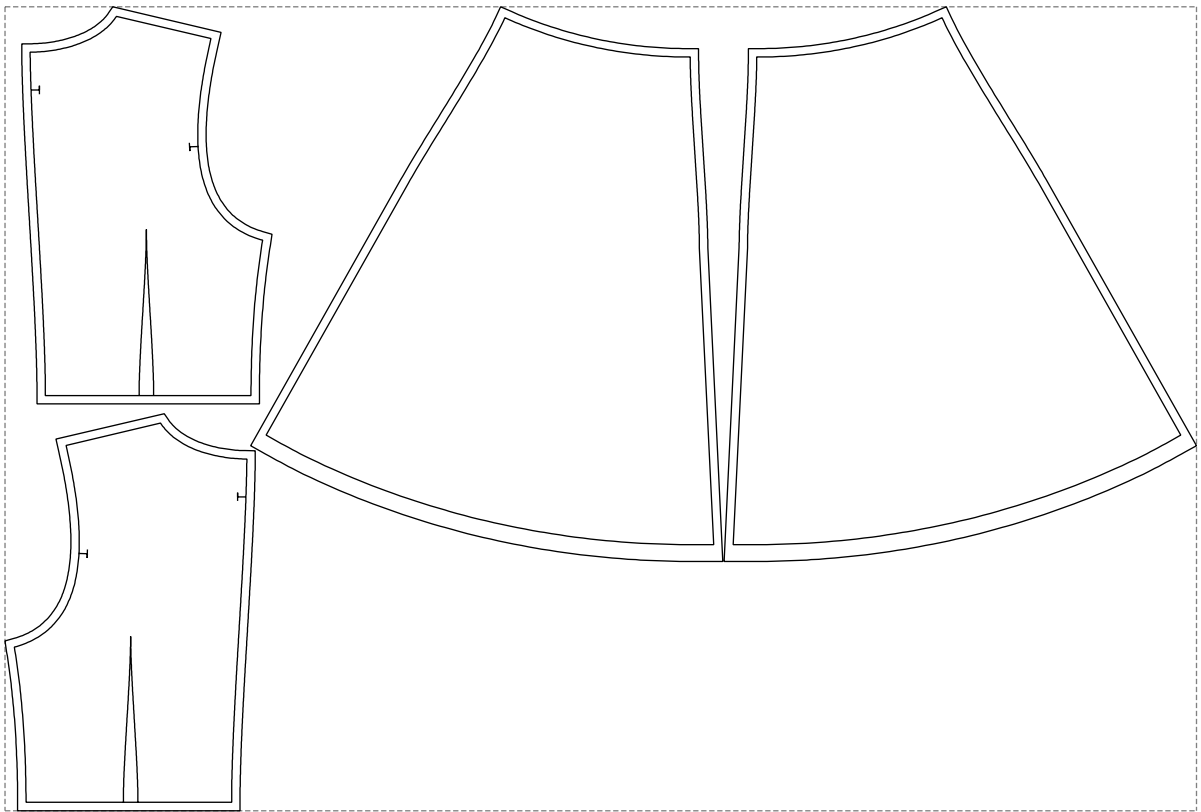

Not for print

Paper size: A4, size:1399.00 x1106.61 mm

# Example

size:1418.95 x957.72 mm

Maneken =1 ver.0

rz\_1=170

rz\_16=108

rz\_17=92.5

rz\_18=89.2

rz\_19=116