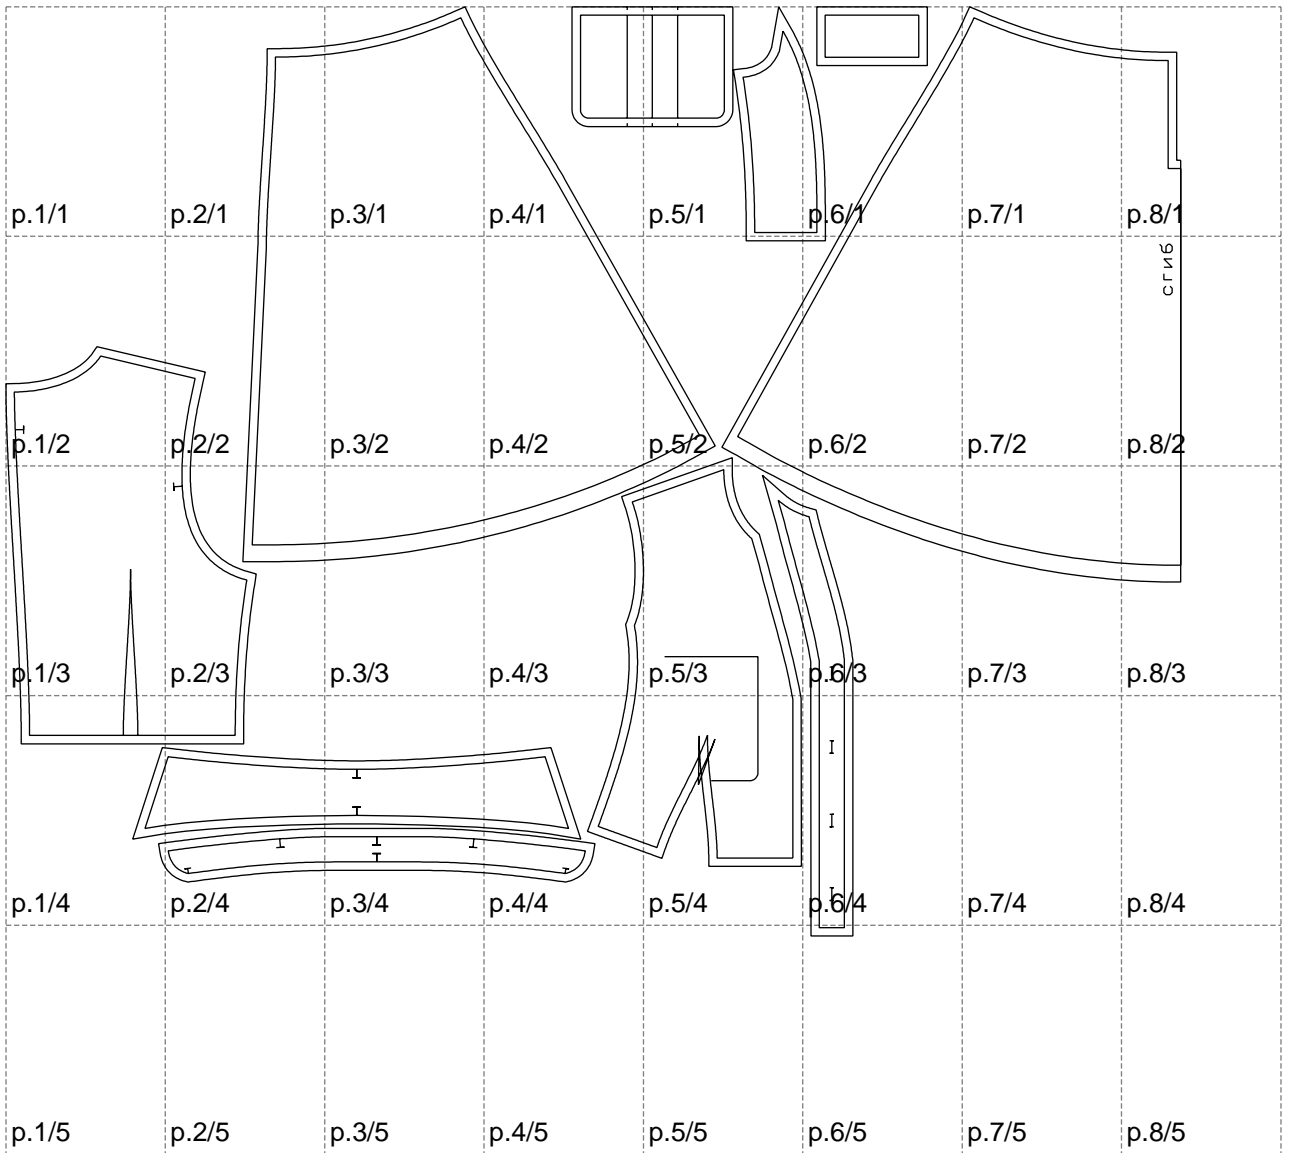

Not for print

Paper size: A4, size:1399.00 x1106.61 mm

# Example

size:1418.95 x957.72 mm

Maneken =1 ver.0

rz\_1=170

rz\_16=108

rz\_17=92.5

rz\_18=89.2

rz\_19=116

rz\_20=113

---

. . . . .  
. . . . .  
. . . . .