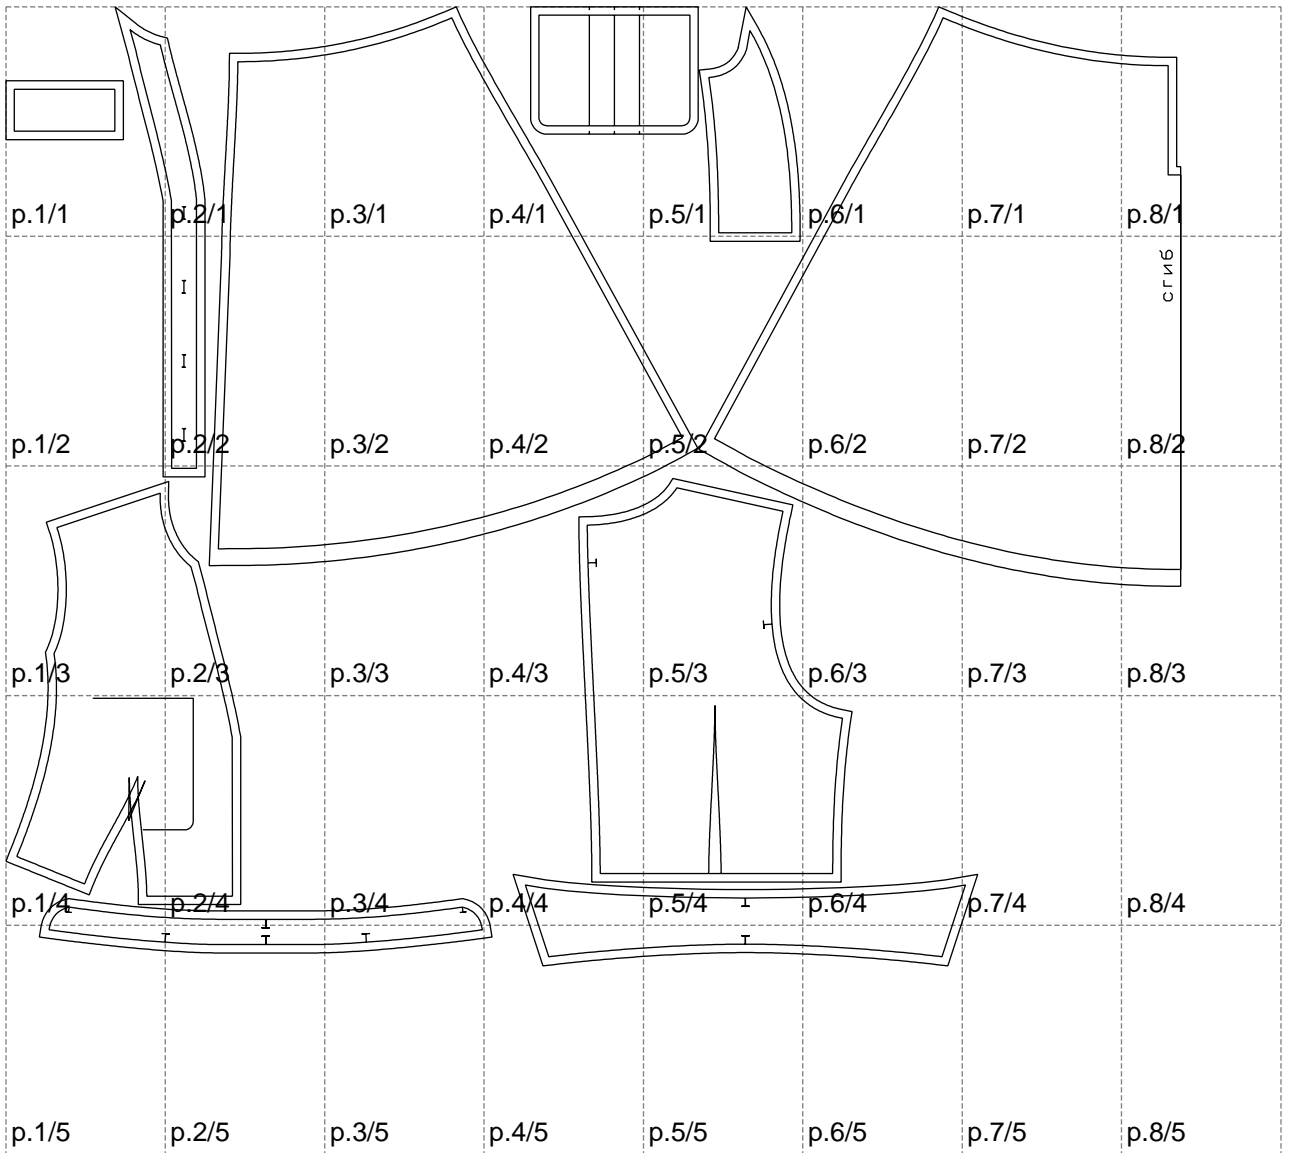

Not for print

Paper size: A4, size:1399.00 x1142.17 mm

# Example

size:1468.91 x973.53 mm

Maneken =1 ver.0

rz\_1=170

rz\_16=120

rz\_17=104

rz\_18=103.6

rz\_19=128

rz\_20=125.1

---

. . . . .  
. . . . .  
. . . . .