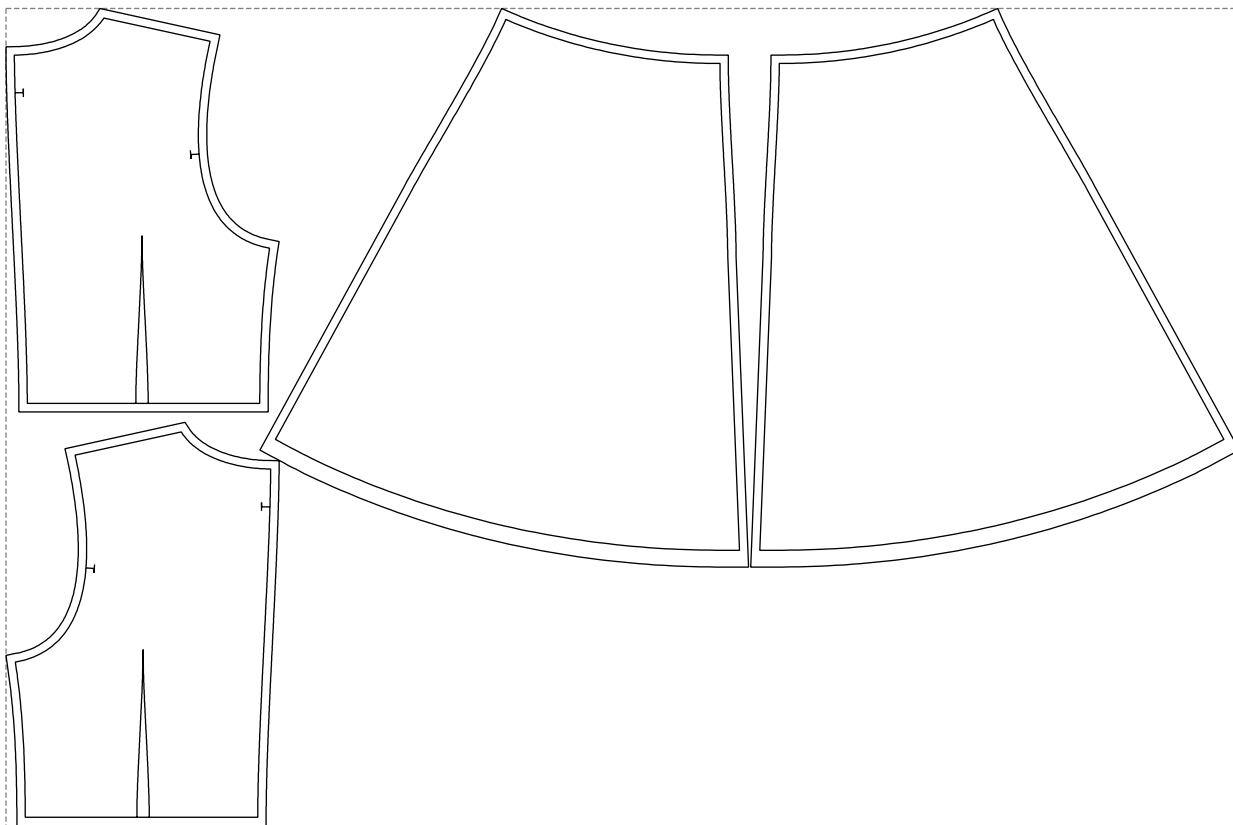

Not for print

Paper size: A4, size:1399.00 x1142.17 mm

# Example

size:1468.91 x973.53 mm

Maneken =1 ver.0

rz\_1=170

rz\_16=120

rz\_17=104

rz\_18=103.6

rz\_19=128