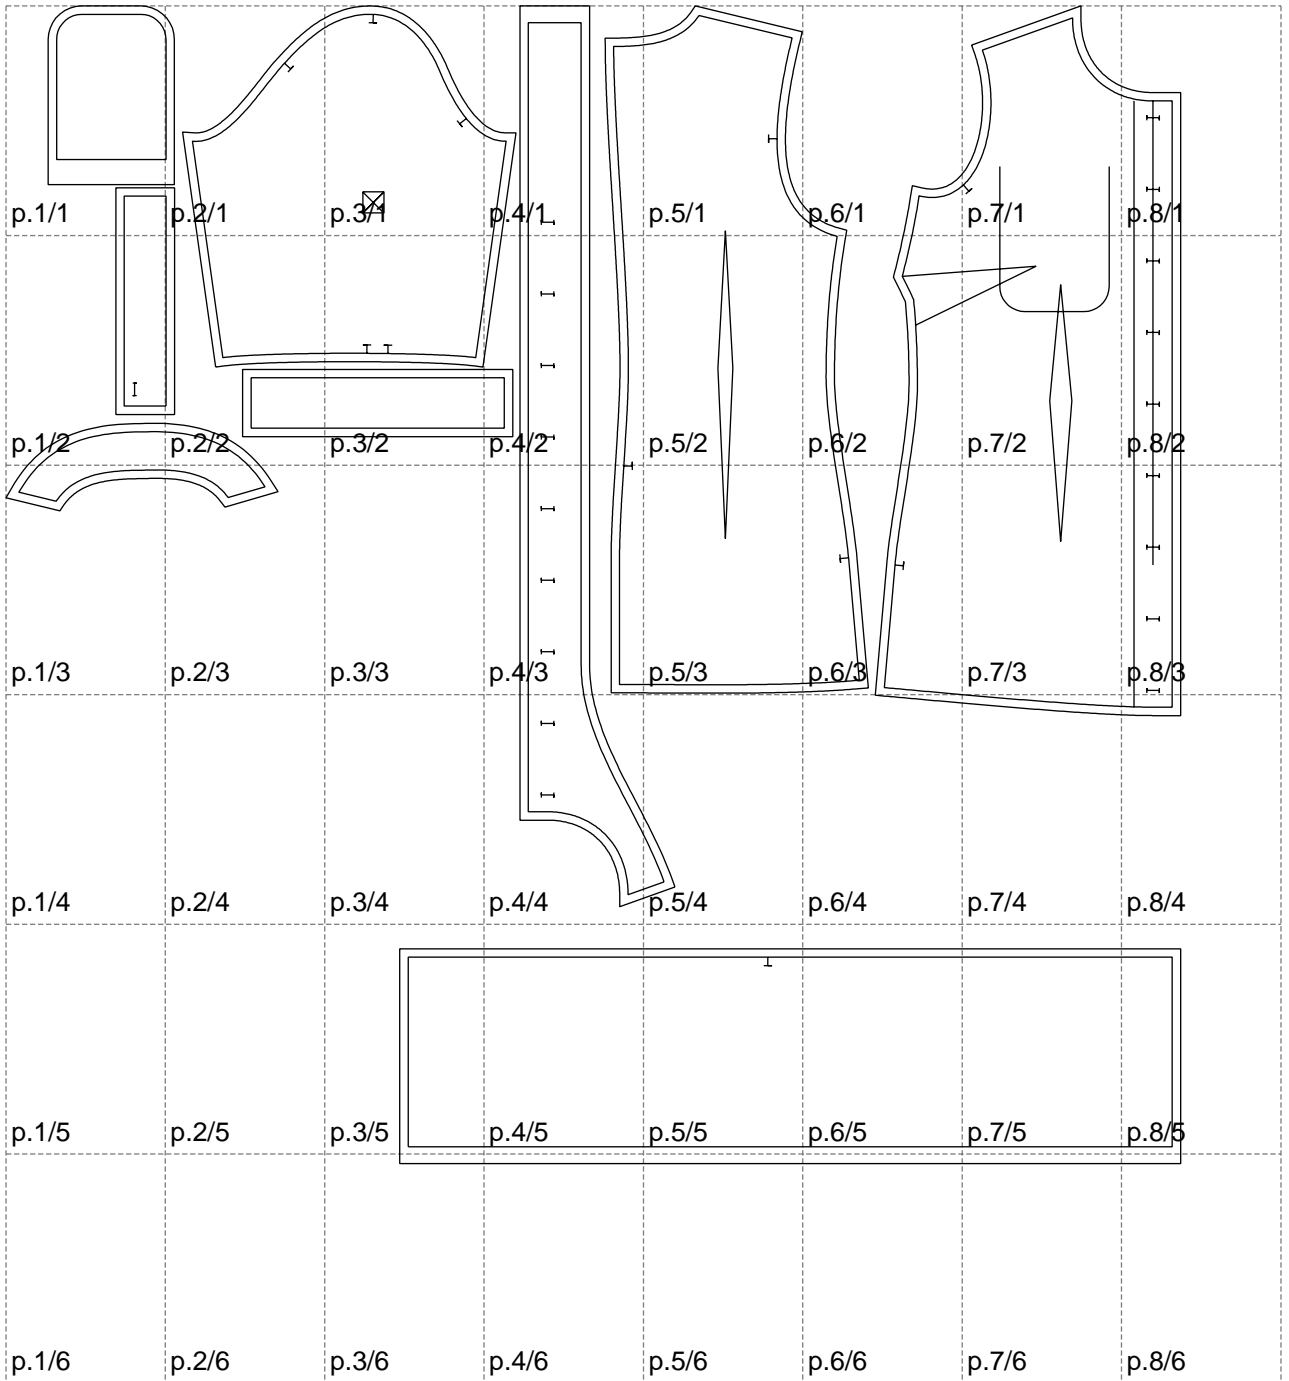

Not for print

Paper size: A4, size:1399.00 x1378.60 mm

# Example

size:1499.00 x2359.19 mm

Maneken =1 ver.0

rz\_1=170

rz\_16=104

rz\_17=88.9

rz\_18=84.4

rz\_19=112

rz\_20=109.3

---

. . . . .  
. . . . .  
. . . . .