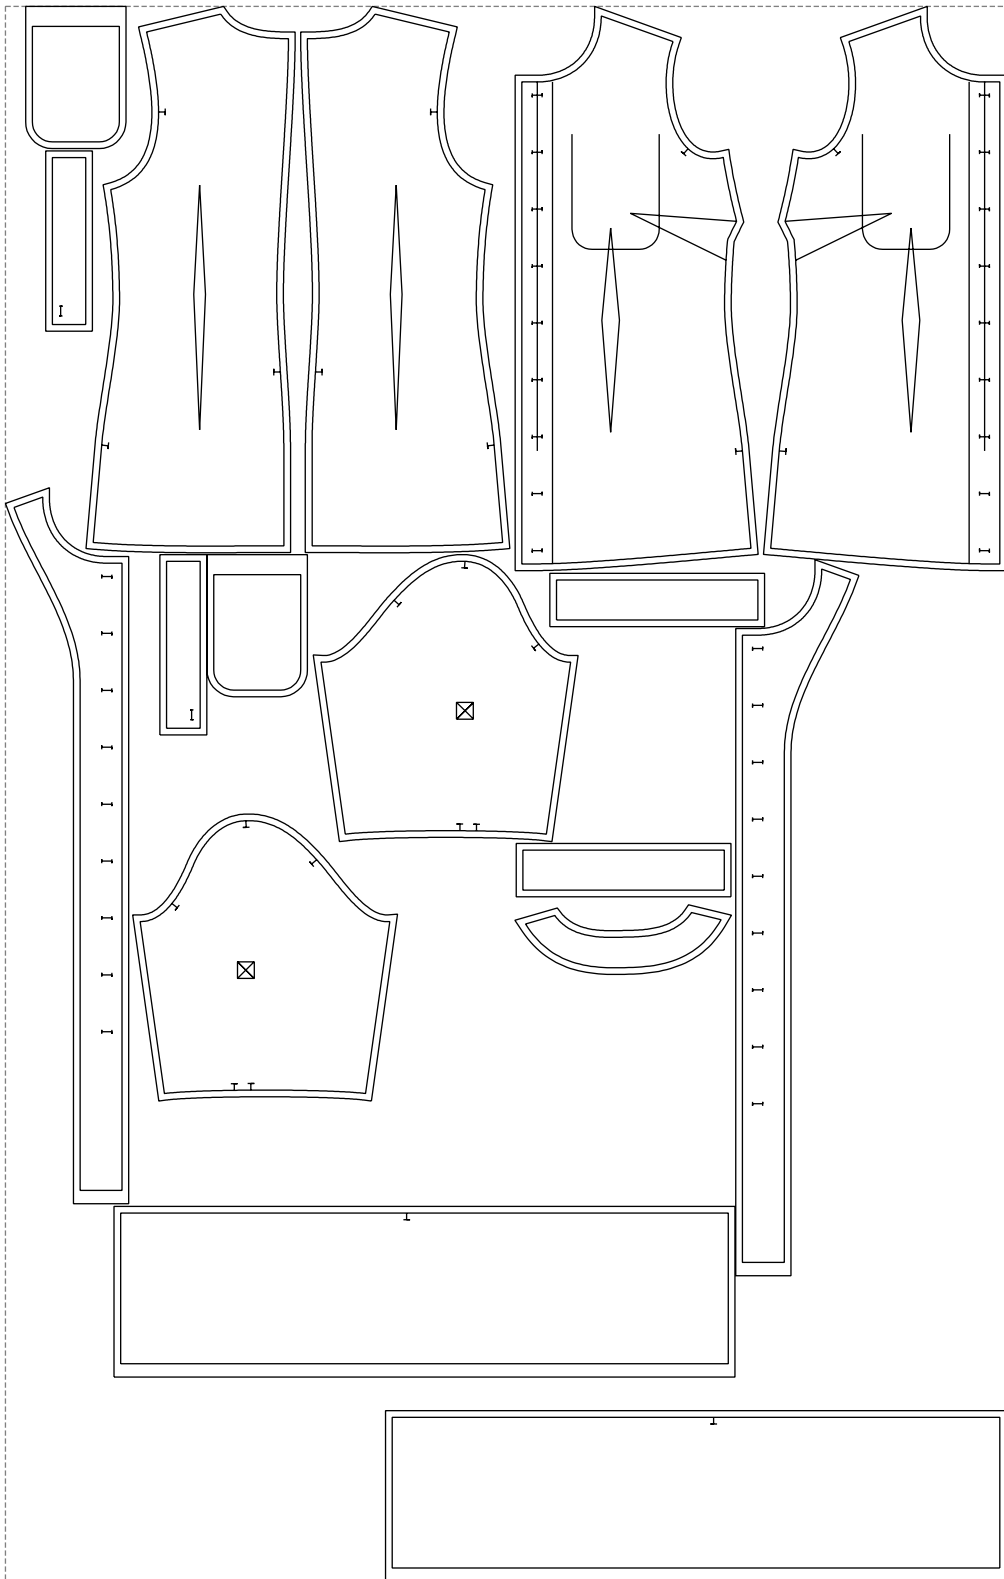

Not for print

Paper size: A4, size:1399.00 x1378.60 mm

# Example

size:1499.00 x2359.19 mm

Maneken =1 ver.0

rz\_1=170

rz\_16=104

rz\_17=88.9

rz\_18=84.4

rz\_19=112

rz\_20=109.3

---

. . . . .  
. . . . .  
. . . . .