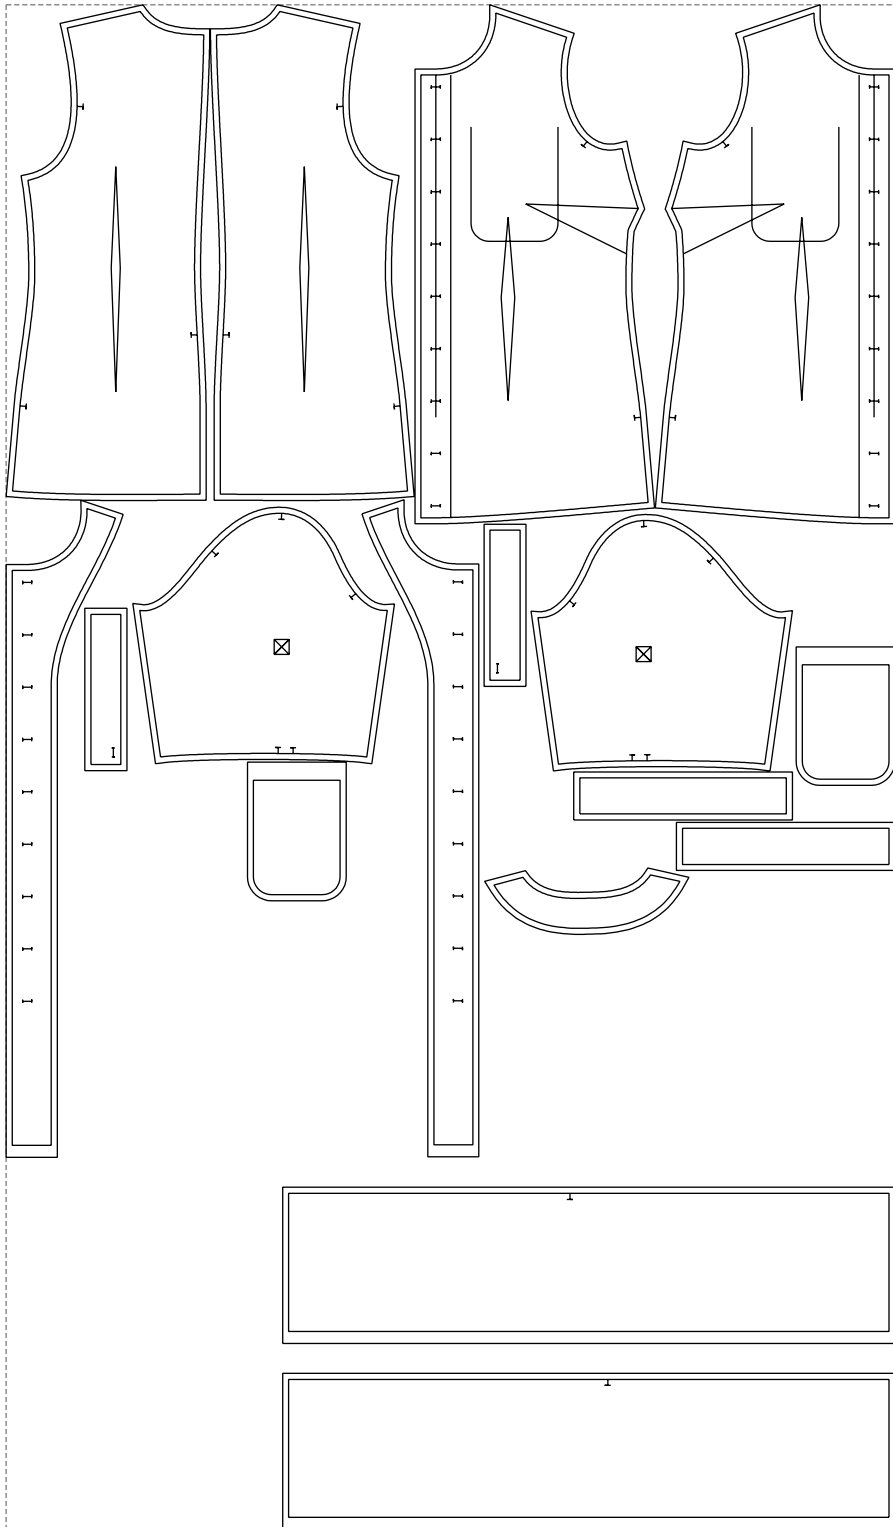

Not for print

Paper size: A4, size:1278.52 x1403.38 mm

# Example

size:1479.00 x2537.72 mm

Maneken =1 ver.0

rz\_1=170

rz\_16=116

rz\_17=100

rz\_18=98.8

rz\_19=124

rz\_20=121

---

. . . . .  
. . . . .  
. . . . .