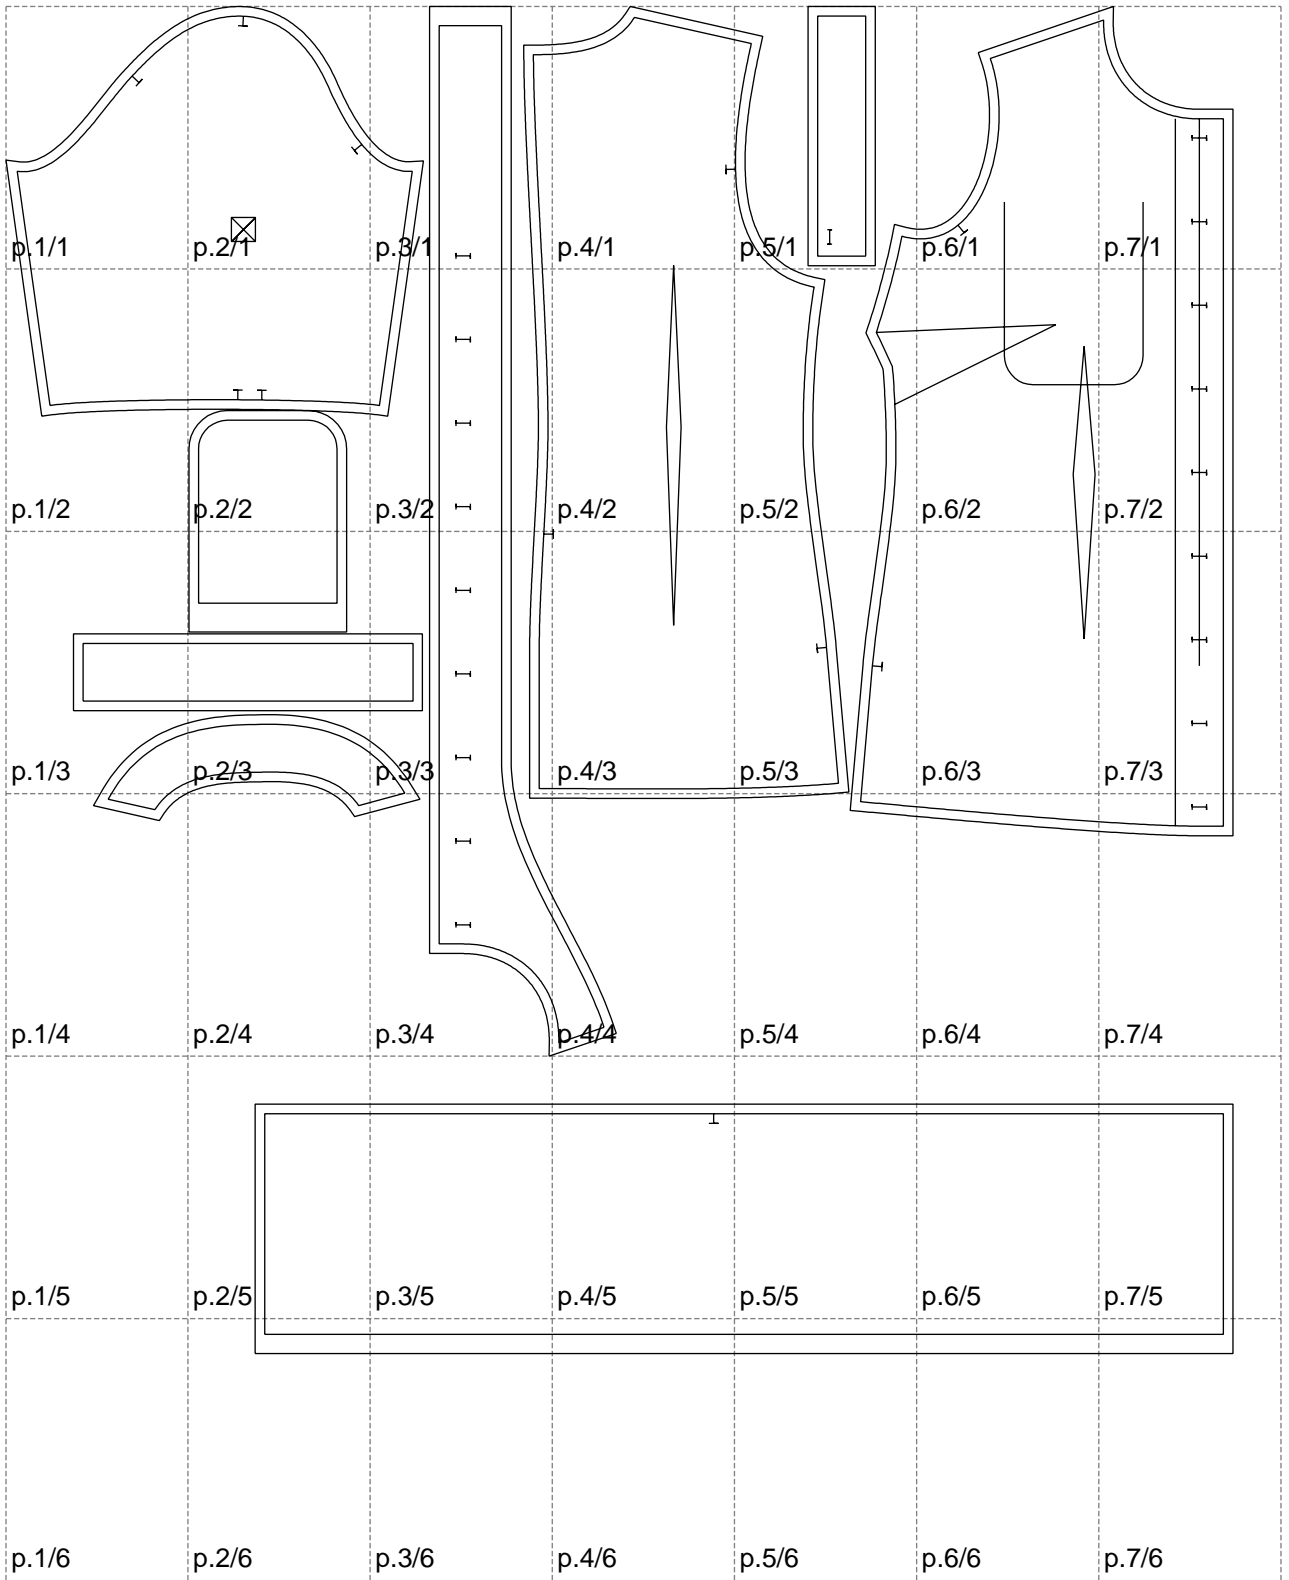

Not for print

Paper size: A4, size:1278.52 x1403.38 mm

# Example

size:1479.00 x2537.72 mm

Maneken =1 ver.0

rz\_1=170

rz\_16=116

rz\_17=100

rz\_18=98.8

rz\_19=124

rz\_20=121

---

. . . . .  
. . . . .  
. . . . .