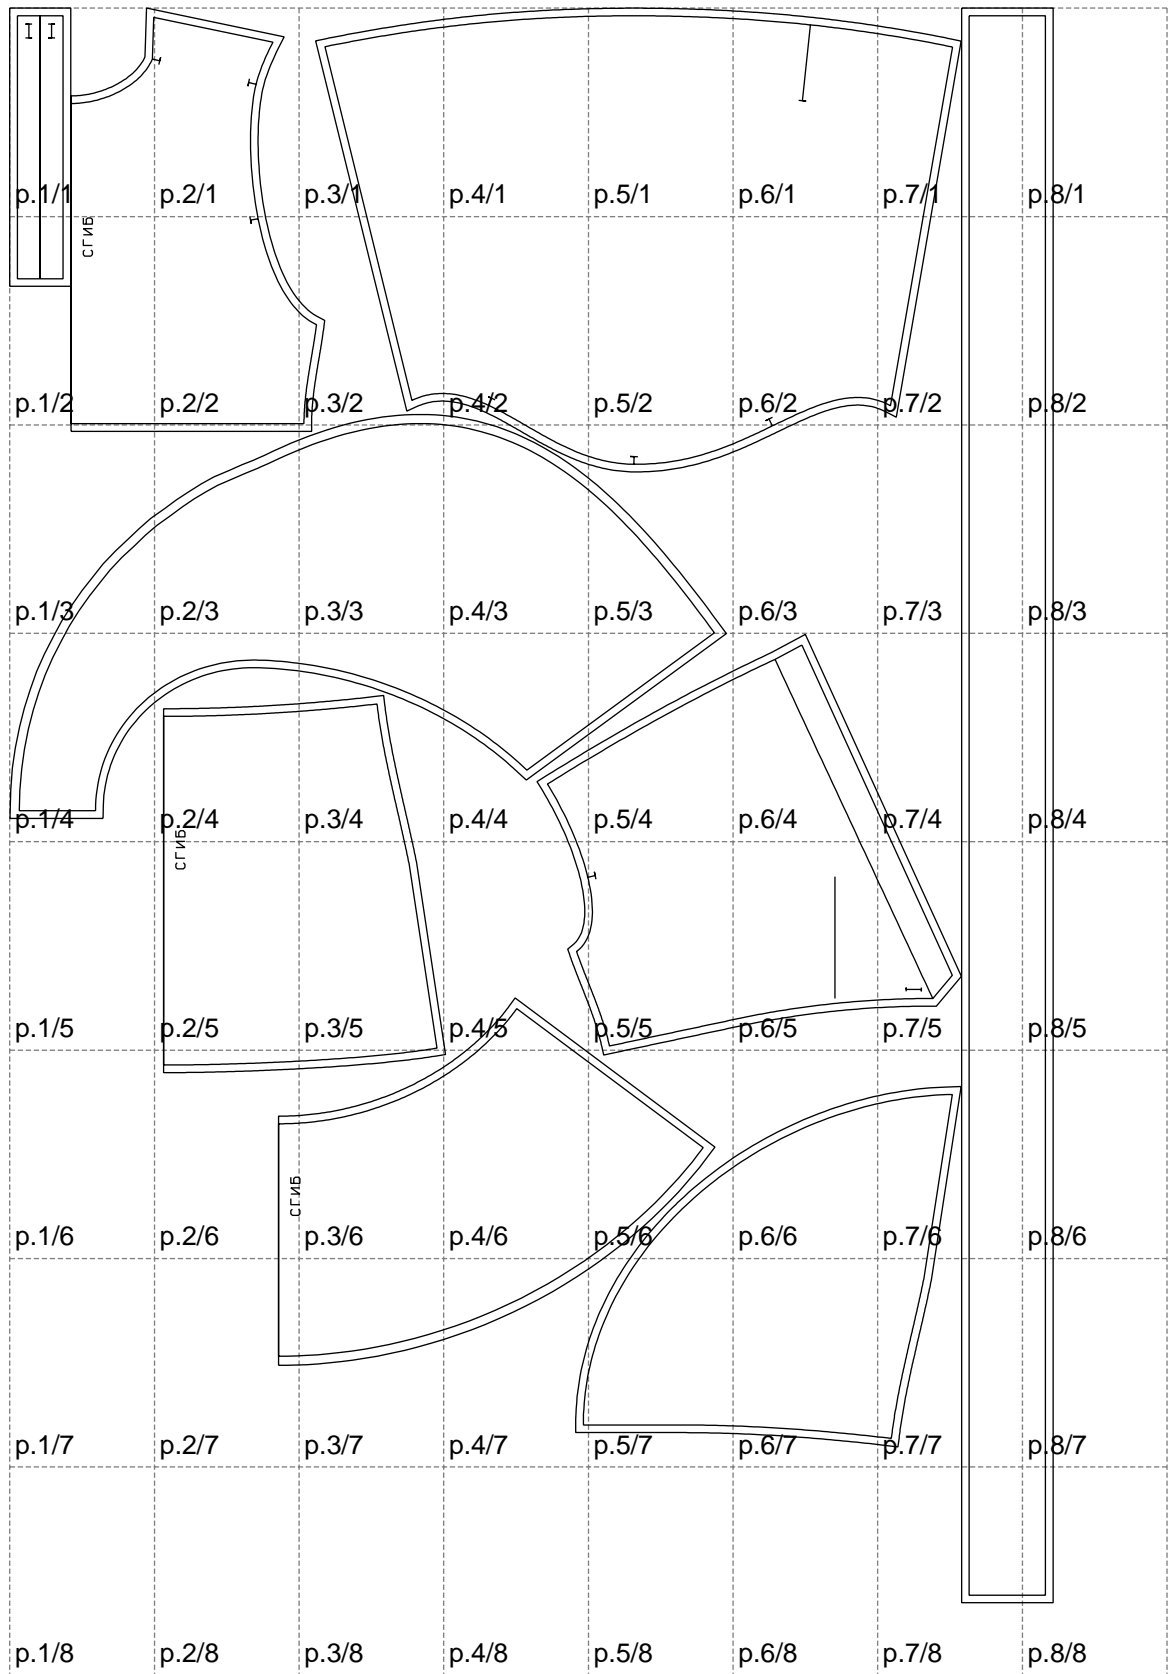

Not for print

Paper size: A4, size:1368.79 x2092.00 mm

# Example

size:1499.00 x3114.28 mm

Maneken =1 ver.0

rz\_1=170

rz\_16=120

rz\_17=104

rz\_18=103.6

rz\_19=128

rz\_20=125.1

---

. . . . .  
. . . . .  
. . . . .