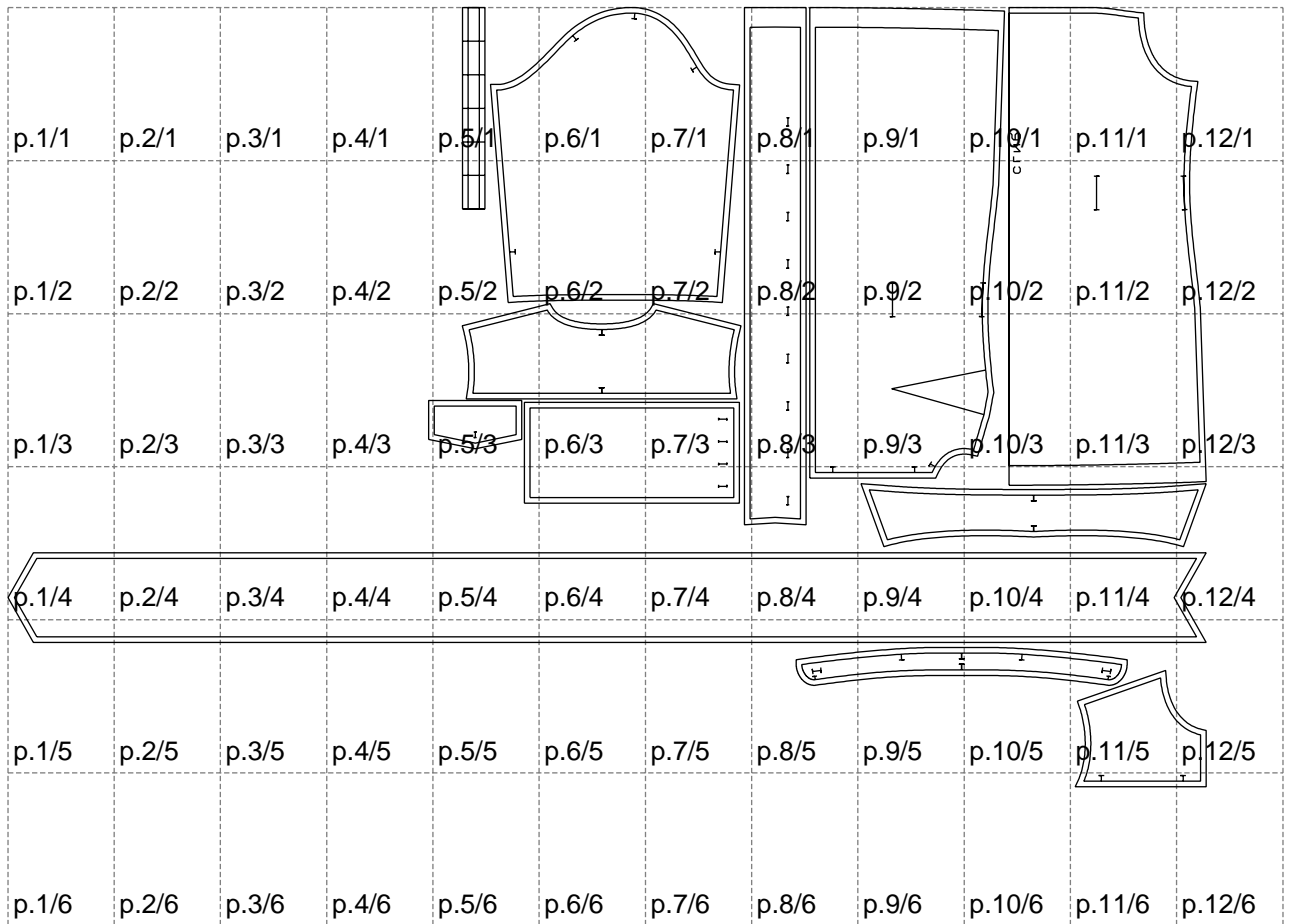

Not for print

Paper size: A4, size:2140.75 x1391.78 mm

Example

size:2140.75 x2152.79 mm

Maneken =1 ver.0

rz_1=170

rz_16=120

rz_17=104

rz_18=103.6

rz_19=128

rz_20=125.1

.
.
.