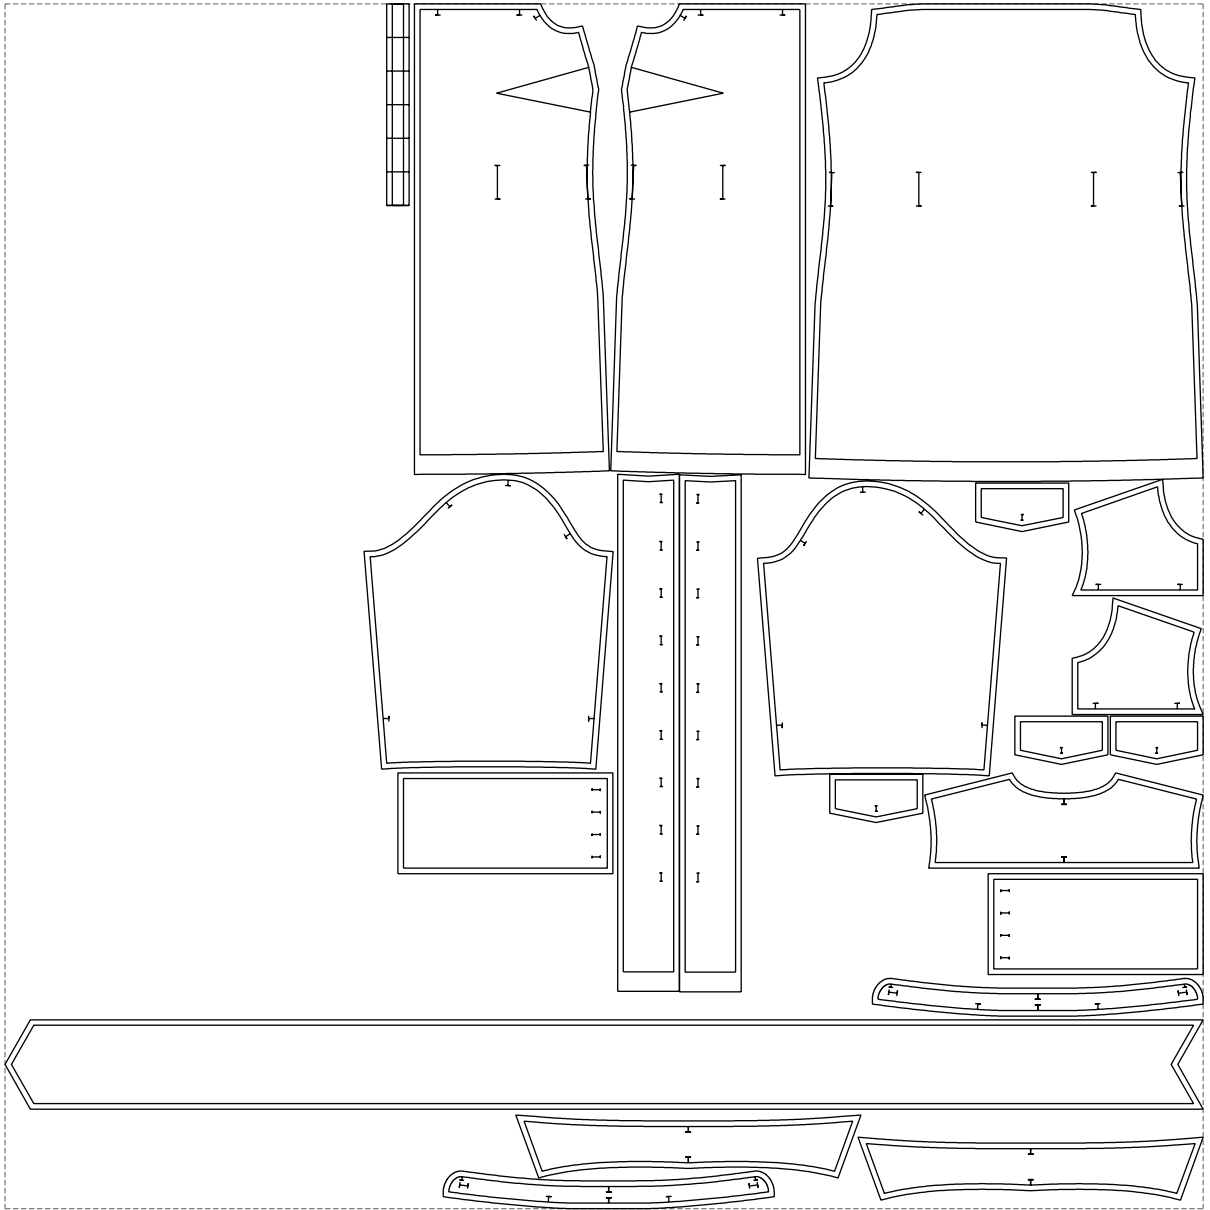

Not for print

Paper size: A4, size:2140.75 x1391.78 mm

Example

size:2140.75 x2152.79 mm

Maneken =1 ver.0

rz_1=170

rz_16=120

rz_17=104

rz_18=103.6

rz_19=128

rz_20=125.1

.
.
.