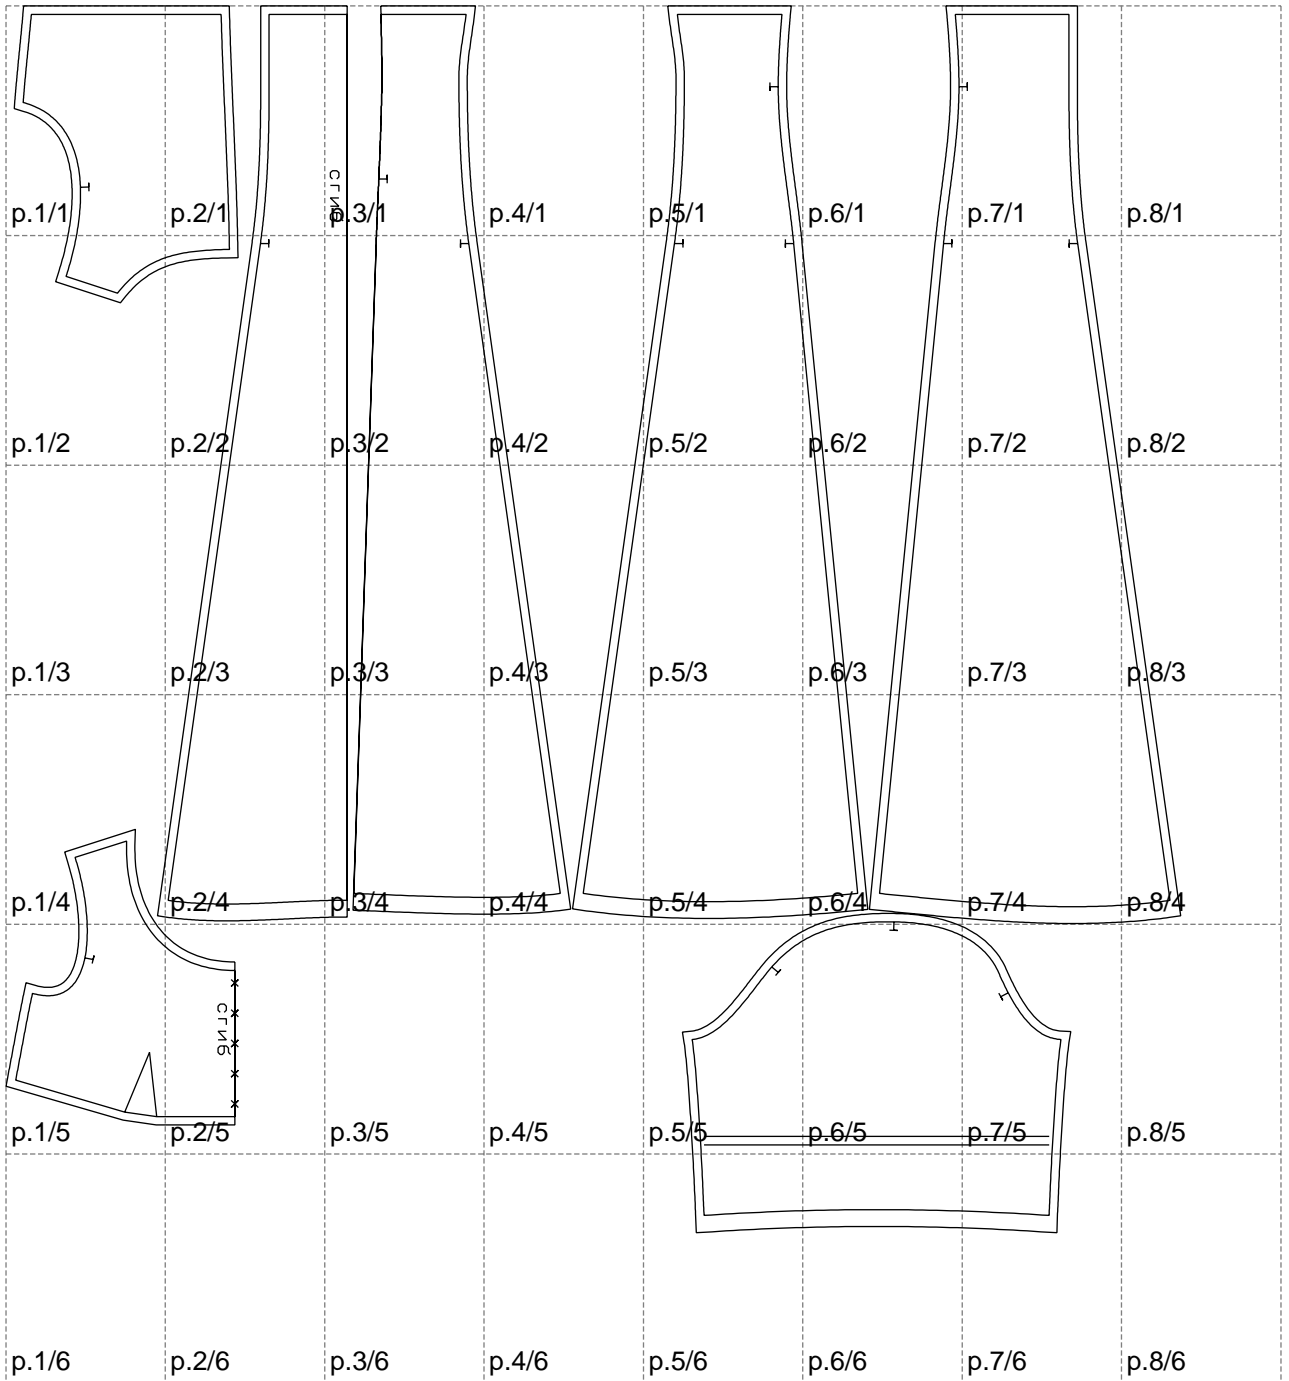

Not for print

Paper size: A4, size:1399.00 x1460.92 mm

# Example

size:1499.00 x2530.05 mm

Maneken =1 ver.0

rz\_1=170

rz\_16=88

rz\_17=75.6

rz\_18=67.6

rz\_19=96

rz\_20=94.6

---

. . . . .  
. . . . .  
. . . . .