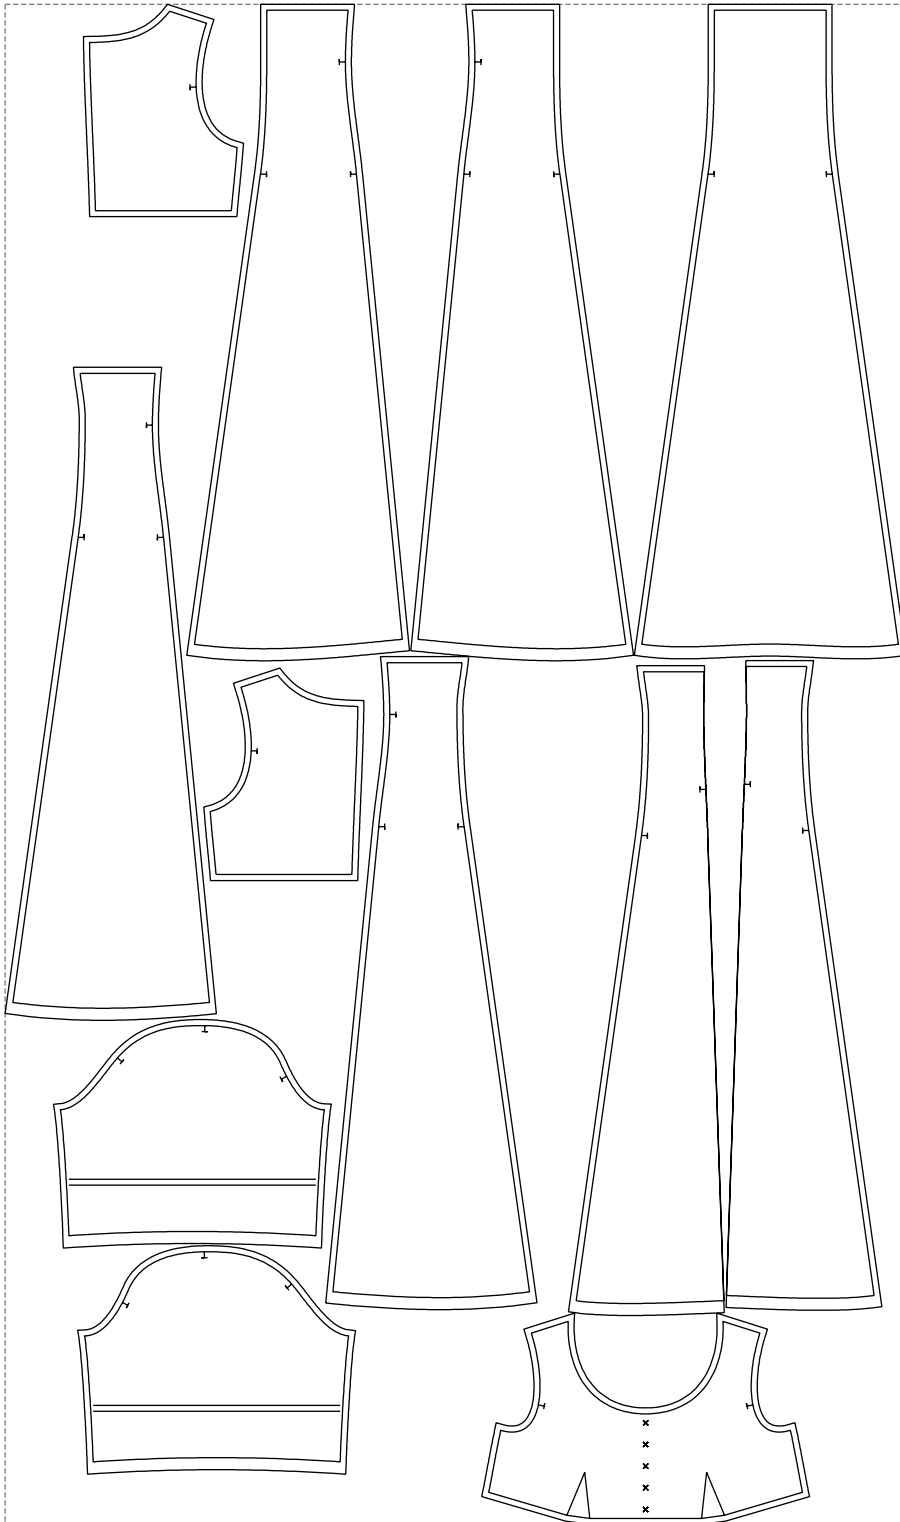

Not for print

Paper size: A4, size:1399.00 x1460.92 mm

# Example

size:1499.00 x2530.05 mm

Maneken =1 ver.0

rz\_1=170

rz\_16=88

rz\_17=75.6

rz\_18=67.6

rz\_19=96

rz\_20=94.6

---

. . . . .  
. . . . .  
. . . . .