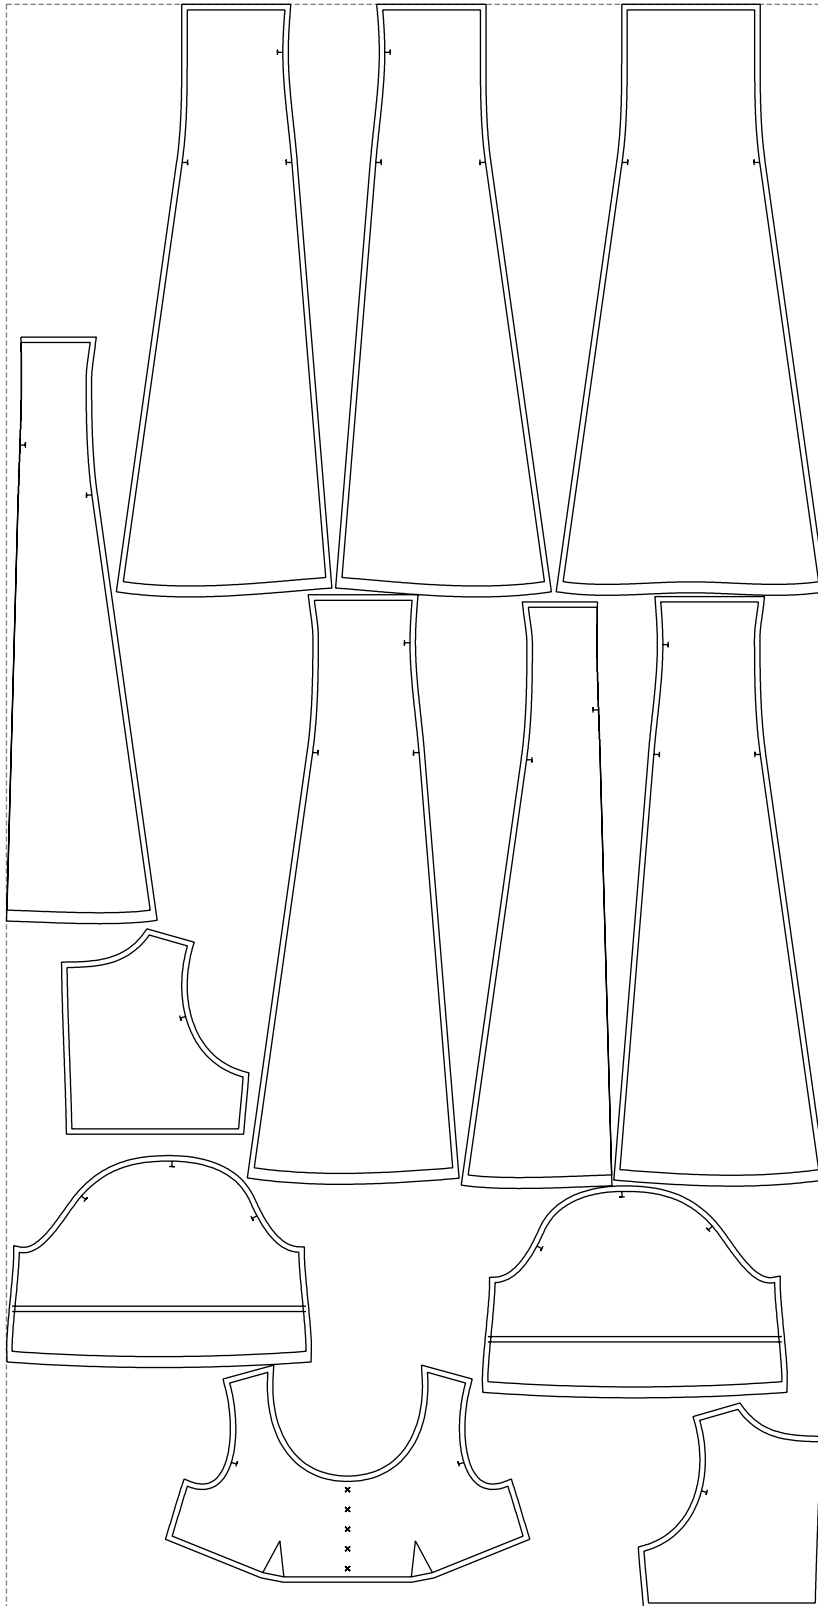

Not for print

Paper size: A4, size:1318.82 x1670.23 mm

# Example

size:1499.00 x2936.63 mm

Maneken =1 ver.0

rz\_1=170

rz\_16=116

rz\_17=100

rz\_18=98.8

rz\_19=124

rz\_20=121

---

. . . . .  
. . . . .  
. . . . .