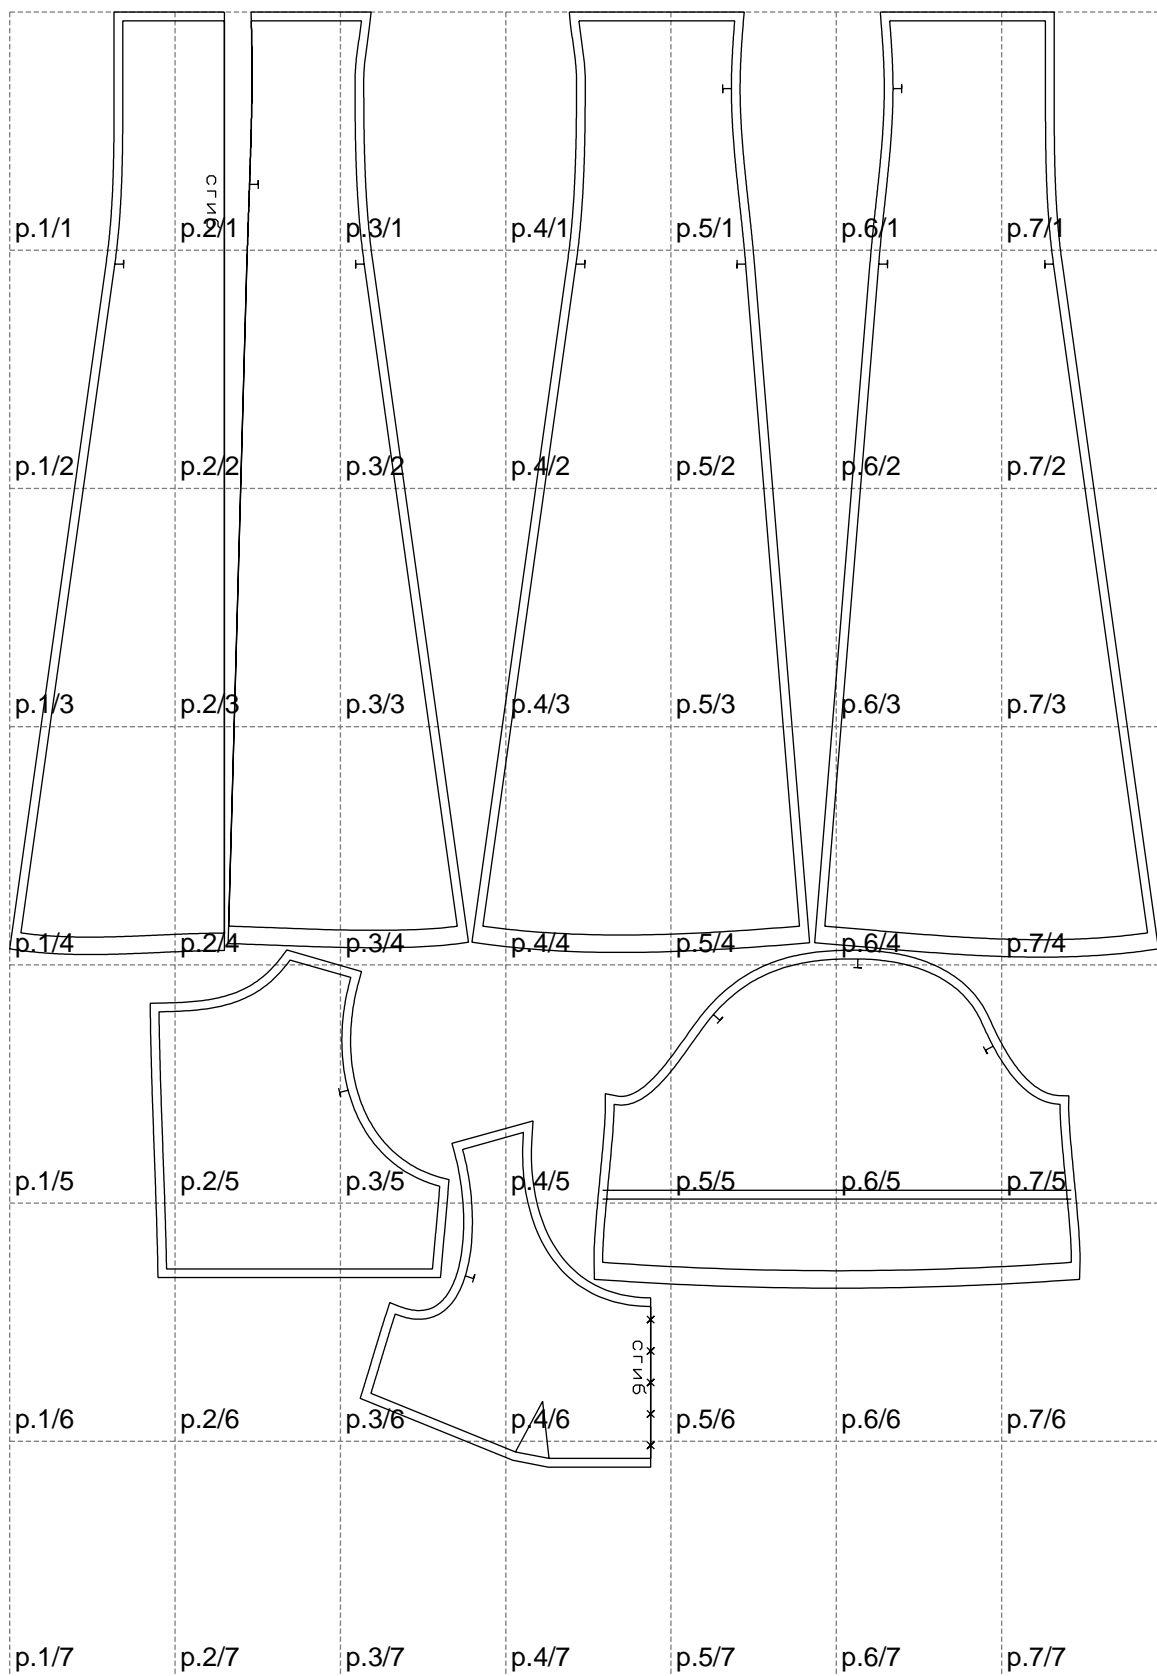

Not for print

Paper size: A4, size:1318.82 x1670.23 mm

# Example

size:1499.00 x2936.63 mm

Maneken =1 ver.0

rz\_1=170

rz\_16=116

rz\_17=100

rz\_18=98.8

rz\_19=124

rz\_20=121

---

. . . . .  
. . . . .  
. . . . .