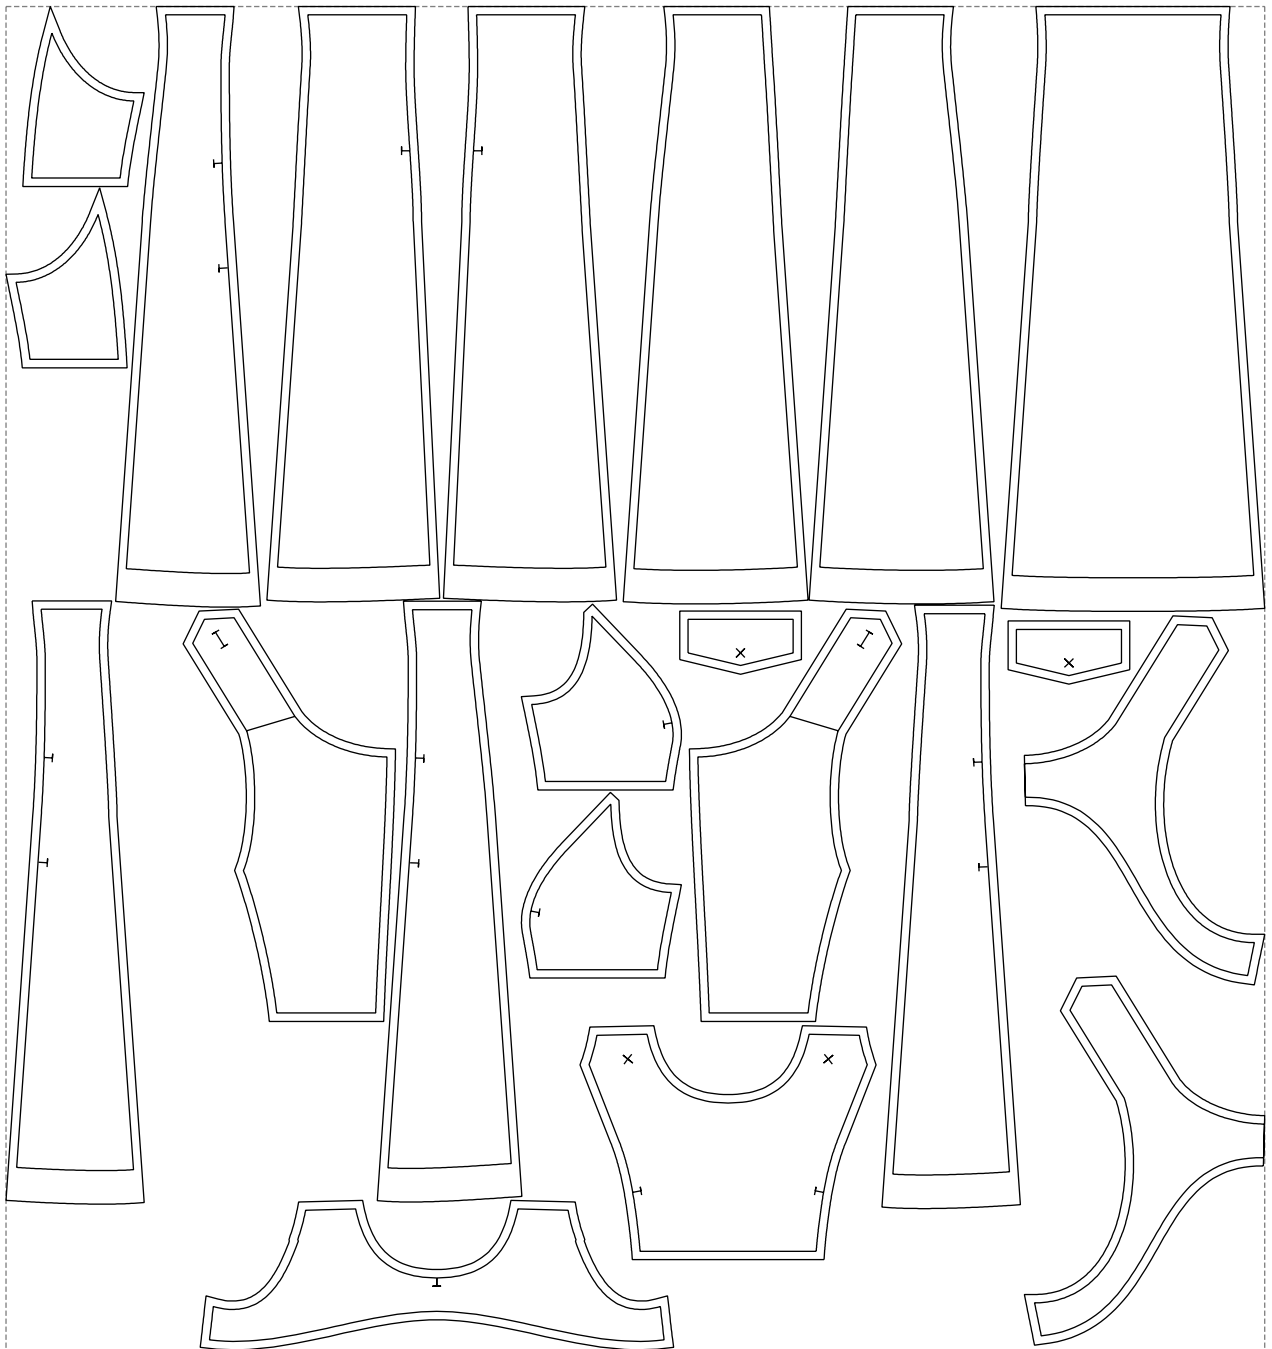

Not for print

Paper size: A4, size:1399.00 x992.83 mm

# Example

size:1499.00 x1600.19 mm

Maneken =1 ver.0

rz\_1=170

rz\_16=100

rz\_17=85.4

rz\_18=80.2

rz\_19=108

rz\_20=105.4

---

. . . . .  
. . . . .  
. . . . .