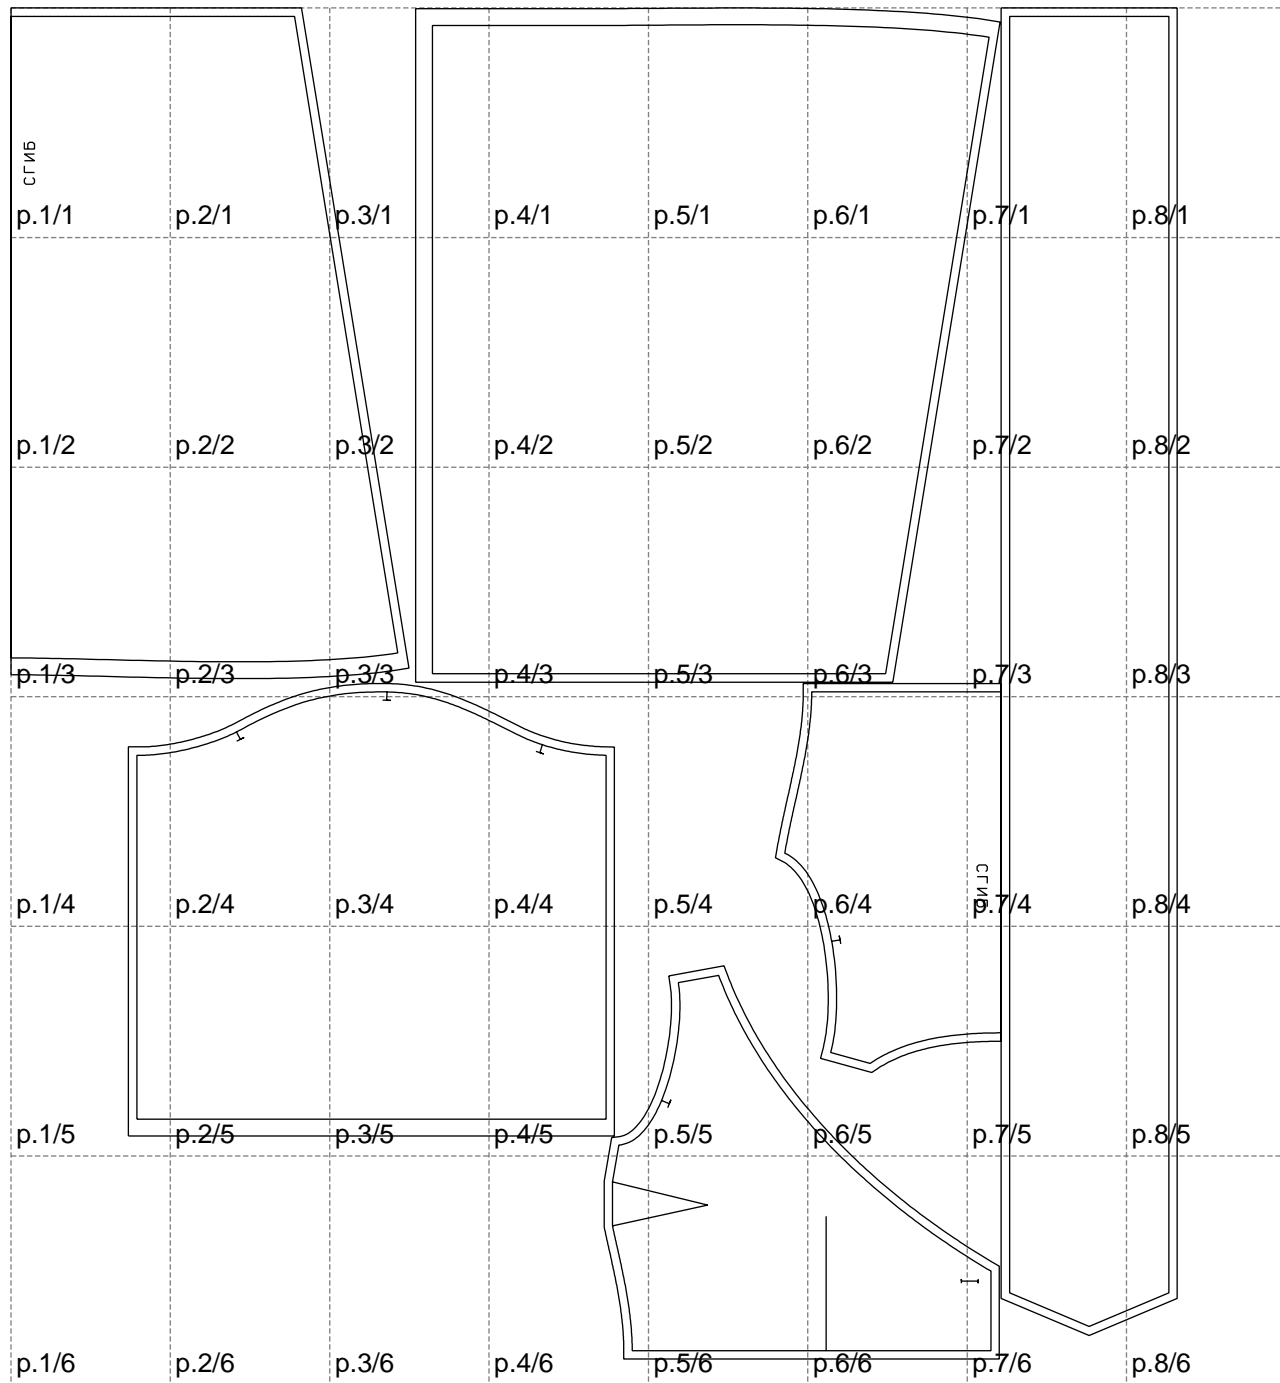

Not for print

Paper size: A4, size:1388.95 x1608.86 mm

# Example

size:1499.00 x3146.03 mm

Maneken =1 ver.0

rz\_1=170

rz\_16=96

rz\_17=82

rz\_18=76

rz\_19=104

rz\_20=101.8

---

. . . . .  
. . . . .  
. . . . .