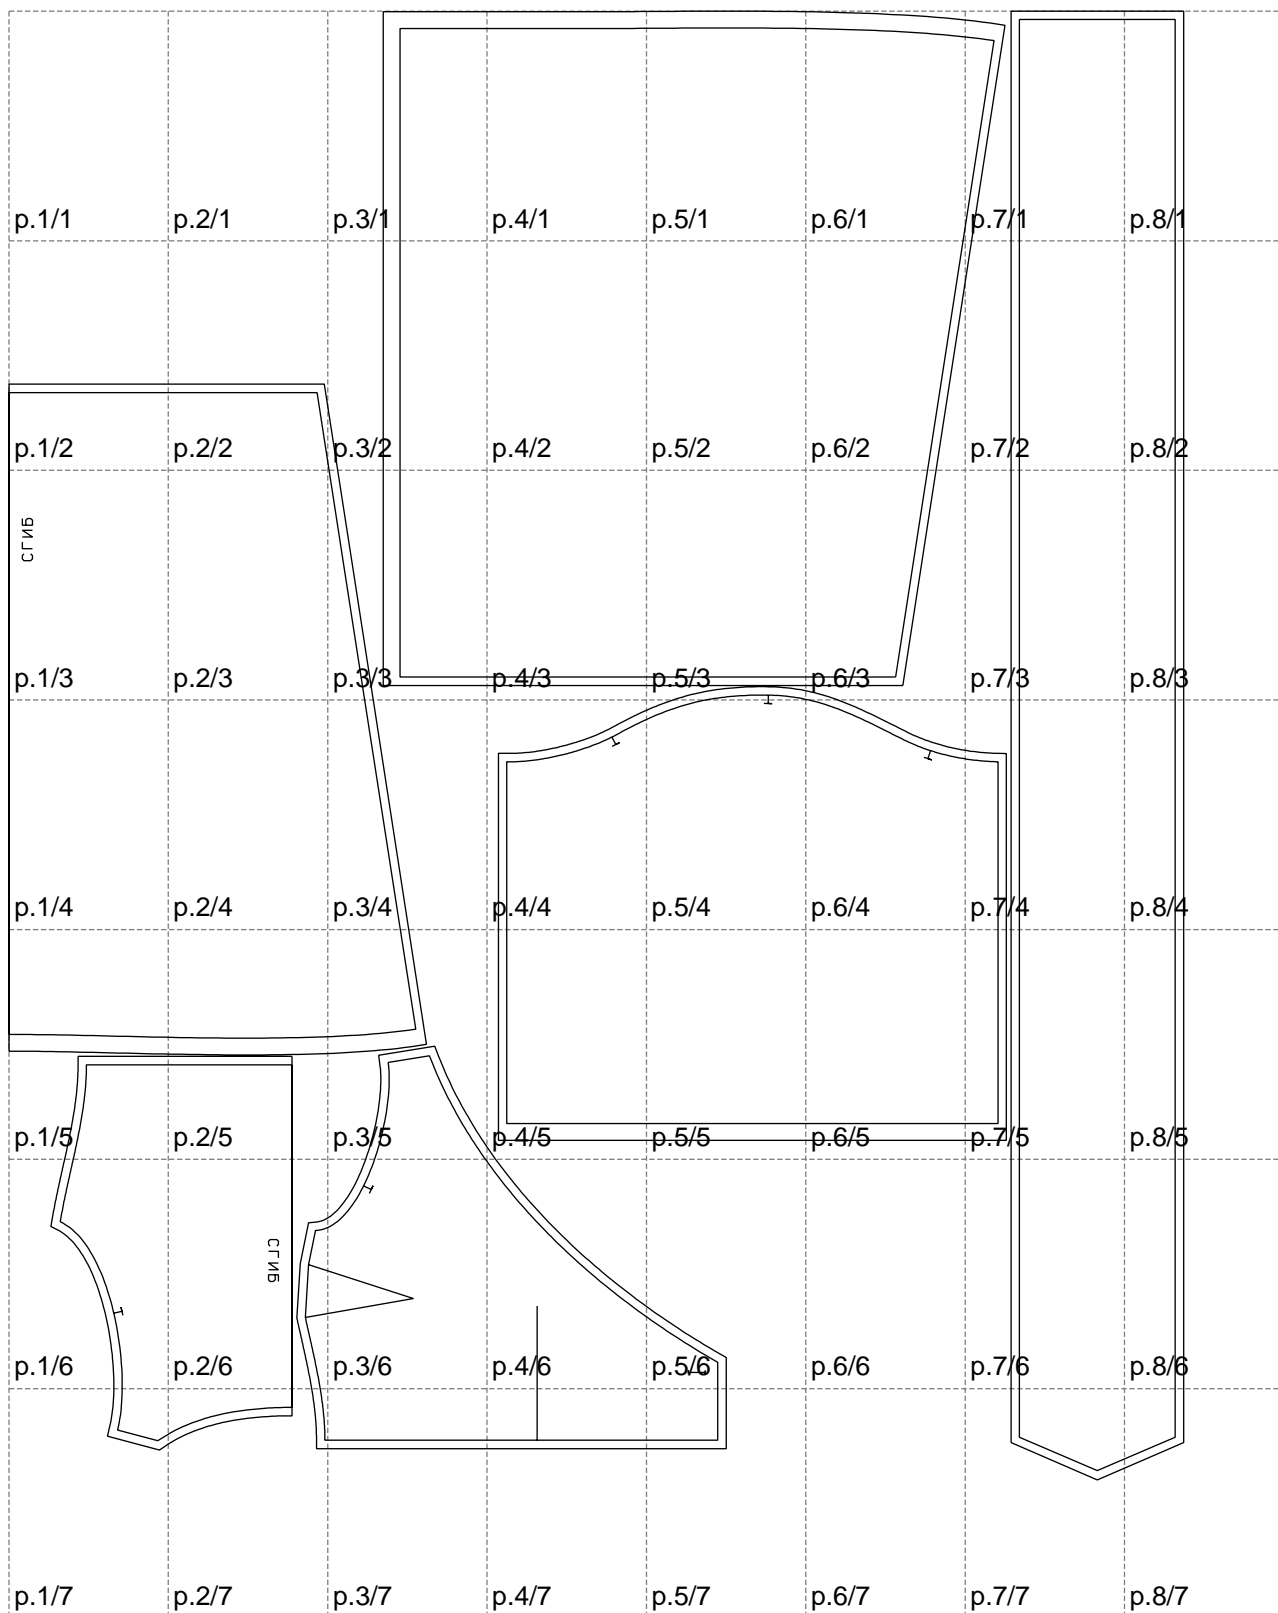

Not for print

Paper size: A4, size:1399.00 x1748.89 mm

# Example

size:1499.00 x3602.68 mm

Maneken =1 ver.0

rz\_1=170

rz\_16=104

rz\_17=88.9

rz\_18=84.4

rz\_19=112

rz\_20=109.3

---

. . . . .  
. . . . .  
. . . . .