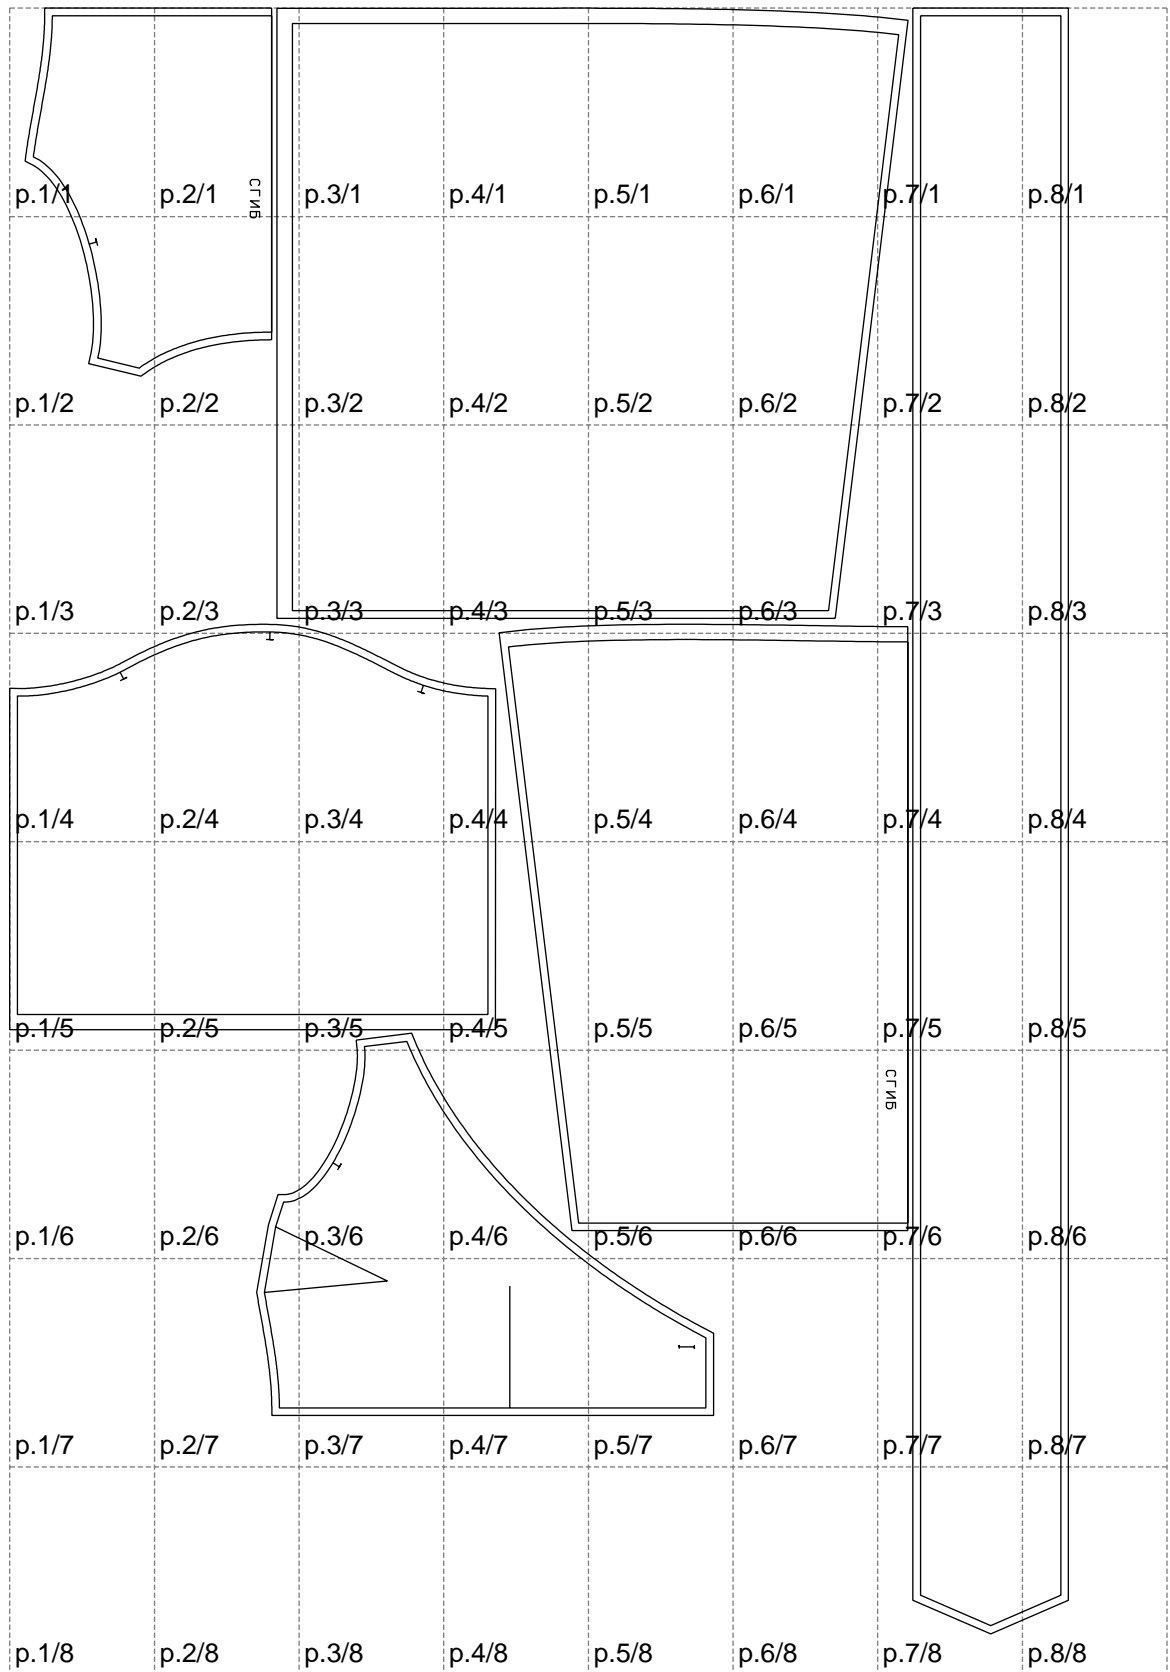

Not for print

Paper size: A4, size:1388.98 x2132.90 mm

# Example

size:1499.00 x3964.10 mm

Maneken =1 ver.0

rz\_1=170

rz\_16=120

rz\_17=104

rz\_18=103.6

rz\_19=128

rz\_20=125.1

---

. . . . .  
. . . . .  
. . . . .