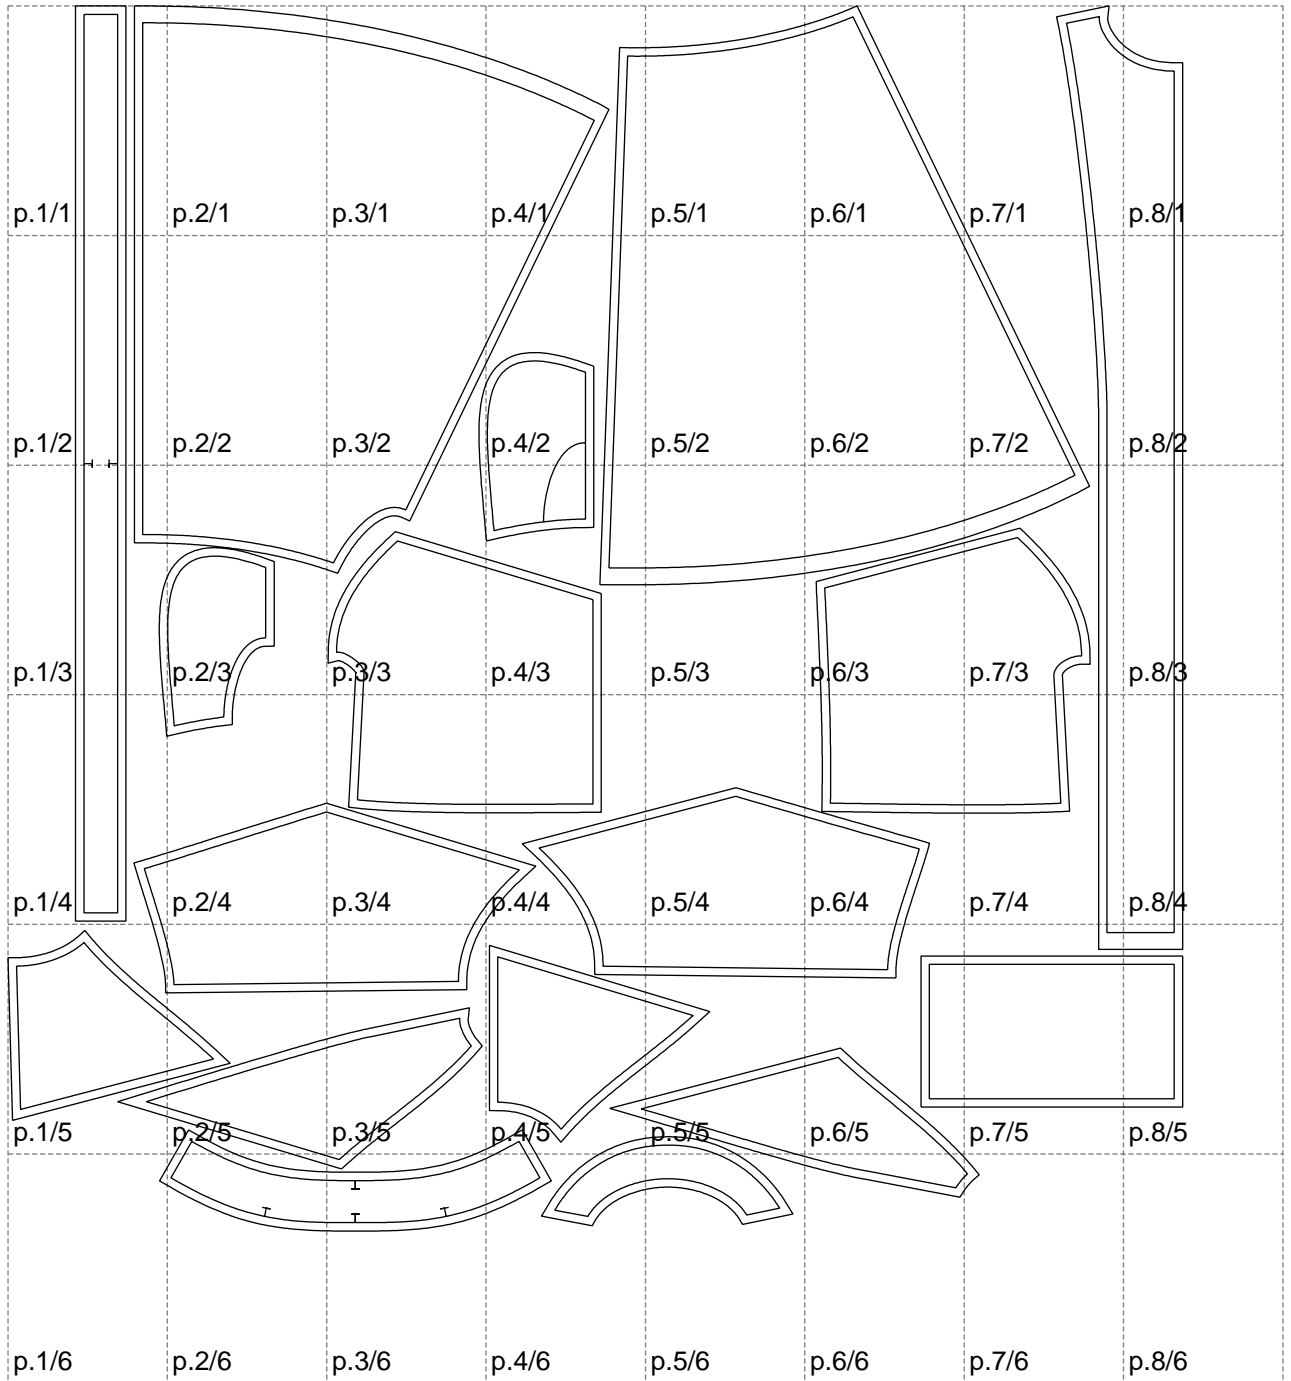

Not for print

Paper size: A4, size:1399.00 x1458.75 mm

Maneken =1 ver.0

rz\_1=170

rz\_16=100

rz\_17=85.4

rz\_18=80.2

rz\_19=108

rz\_20=105.4

---

. . . . .  
. . . . .  
. . . . .