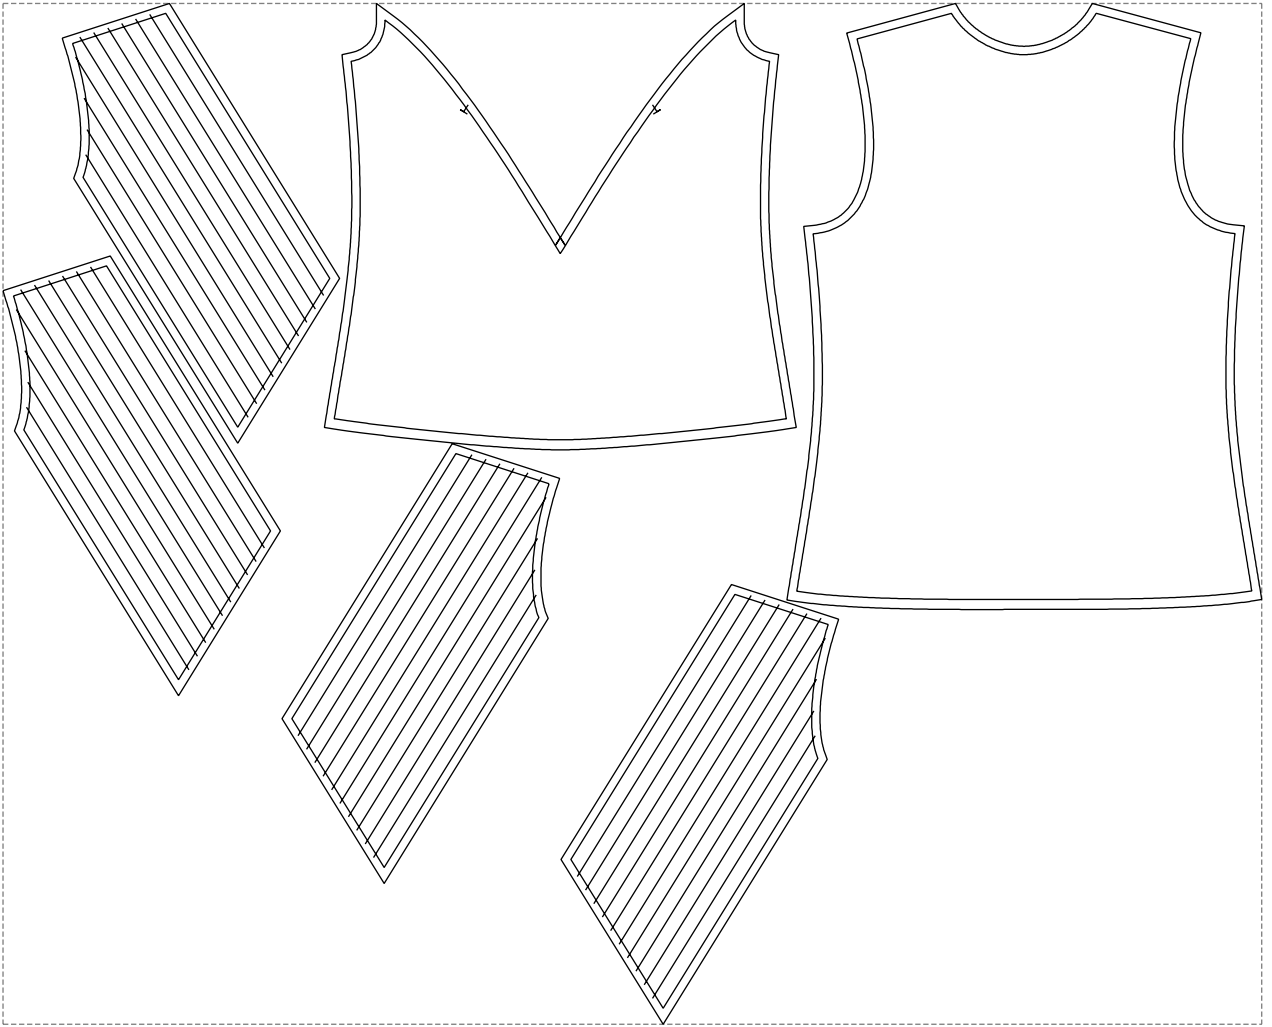

# Example

size:1499.00 x1216.03 mm

Maneken =1 ver.0

rz\_1=170

rz\_16=100

rz\_17=85.4

rz\_18=80.2

rz\_19=108