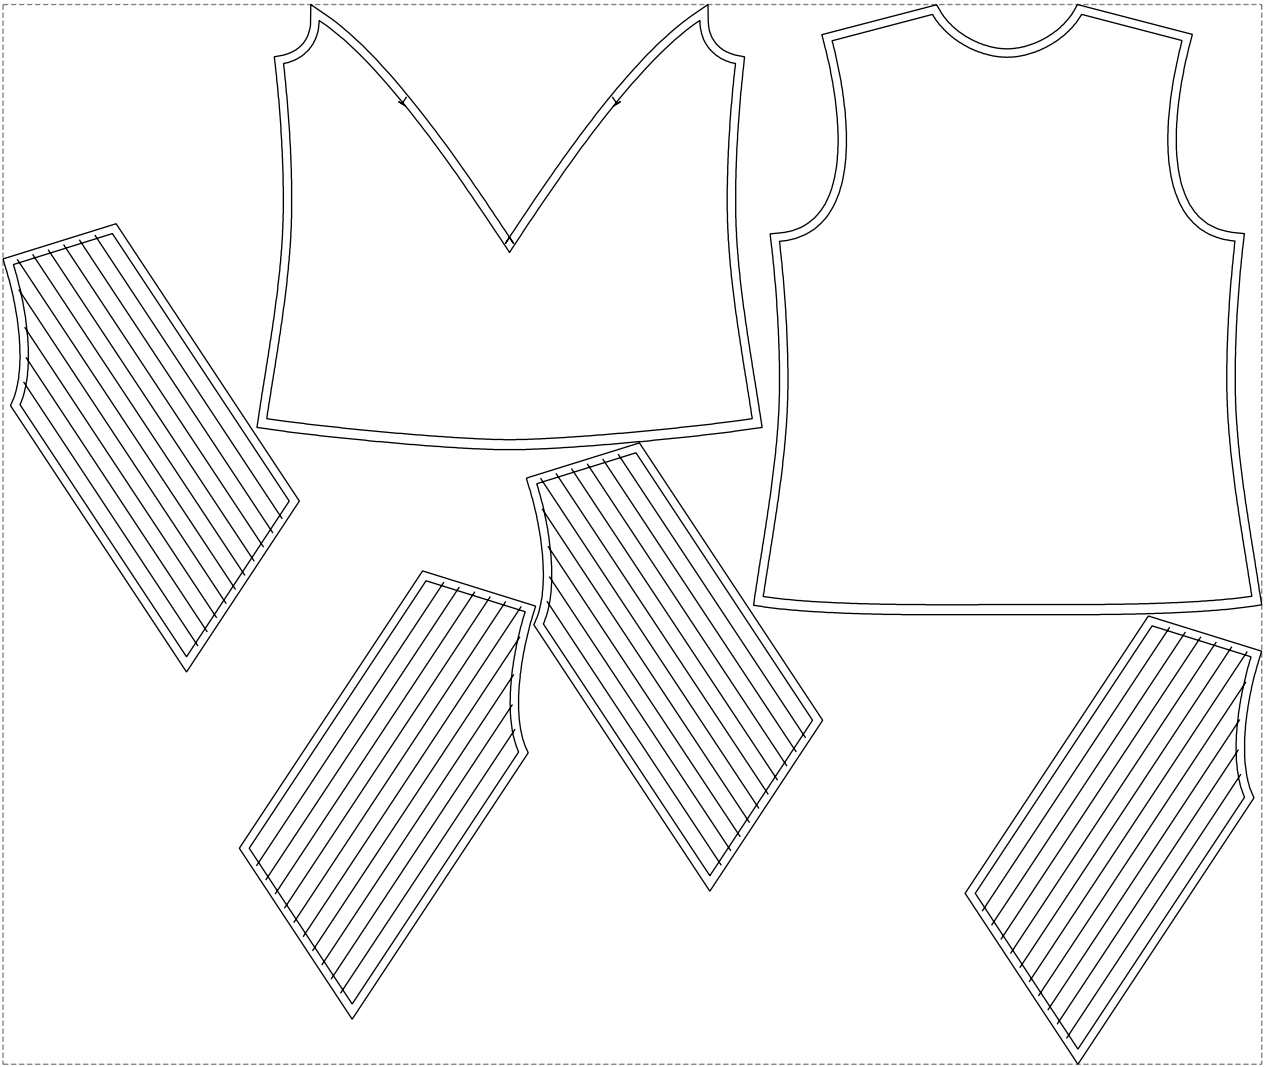

# Example

size:1499.00 x1262.21 mm

Maneken =1 ver.0

rz\_1=170

rz\_16=108

rz\_17=92.5

rz\_18=89.2

rz\_19=116