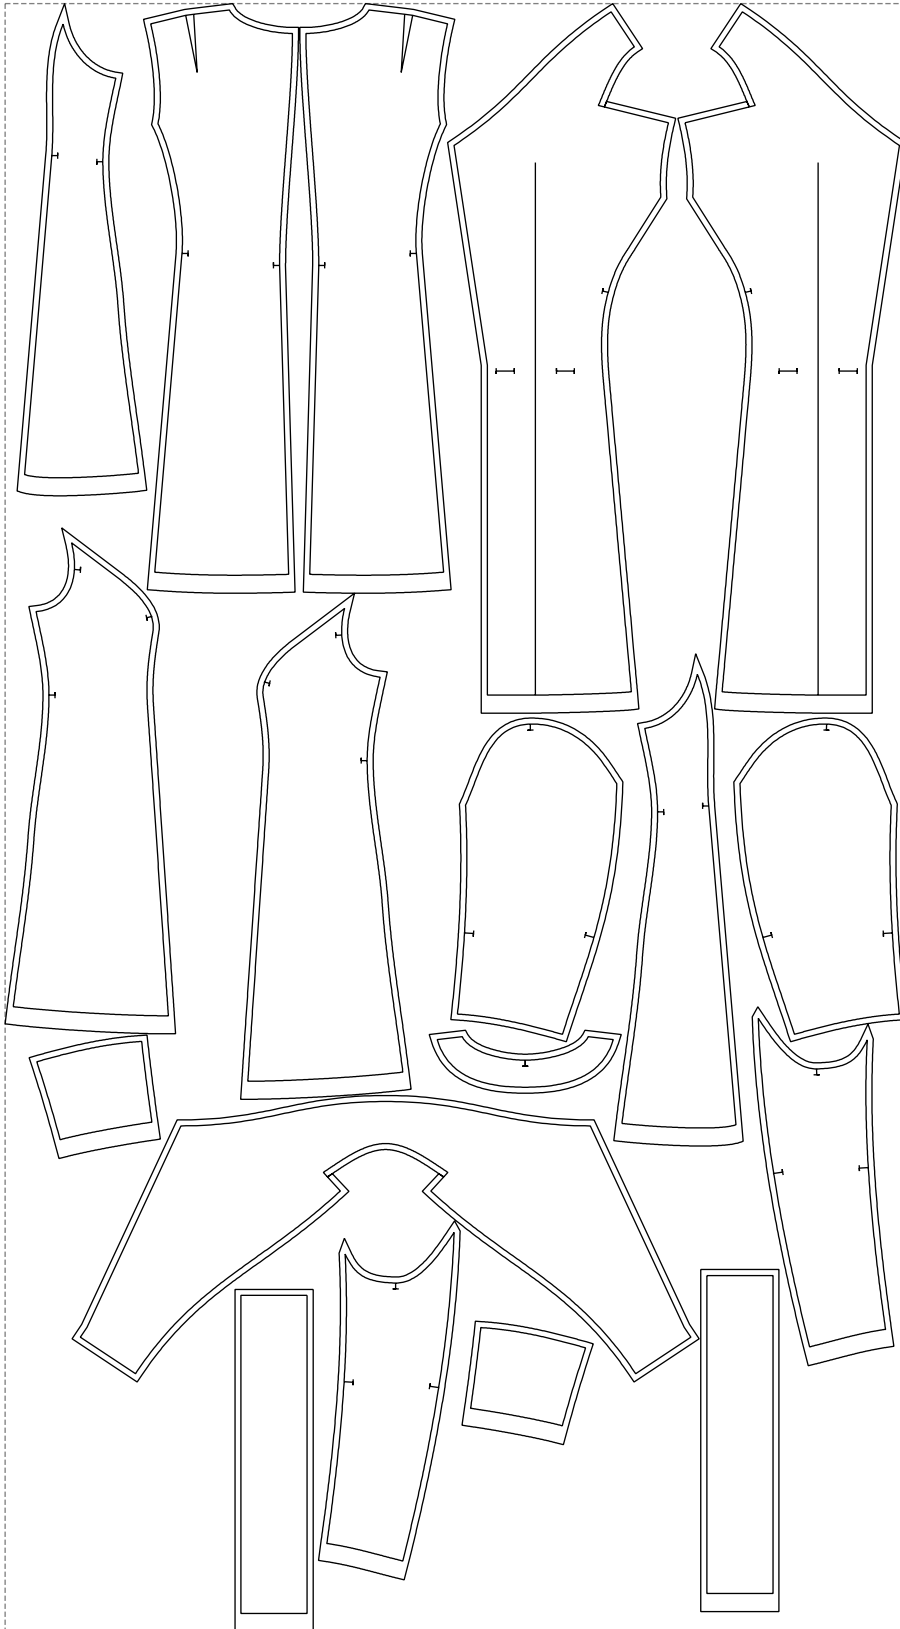

Not for print

Paper size: A4, size:1399.00 x1851.41 mm

# Example

size:1499.00 x2709.38 mm

Maneken =1 ver.0

rz\_1=170

rz\_16=112

rz\_17=96.2

rz\_18=94

rz\_19=120