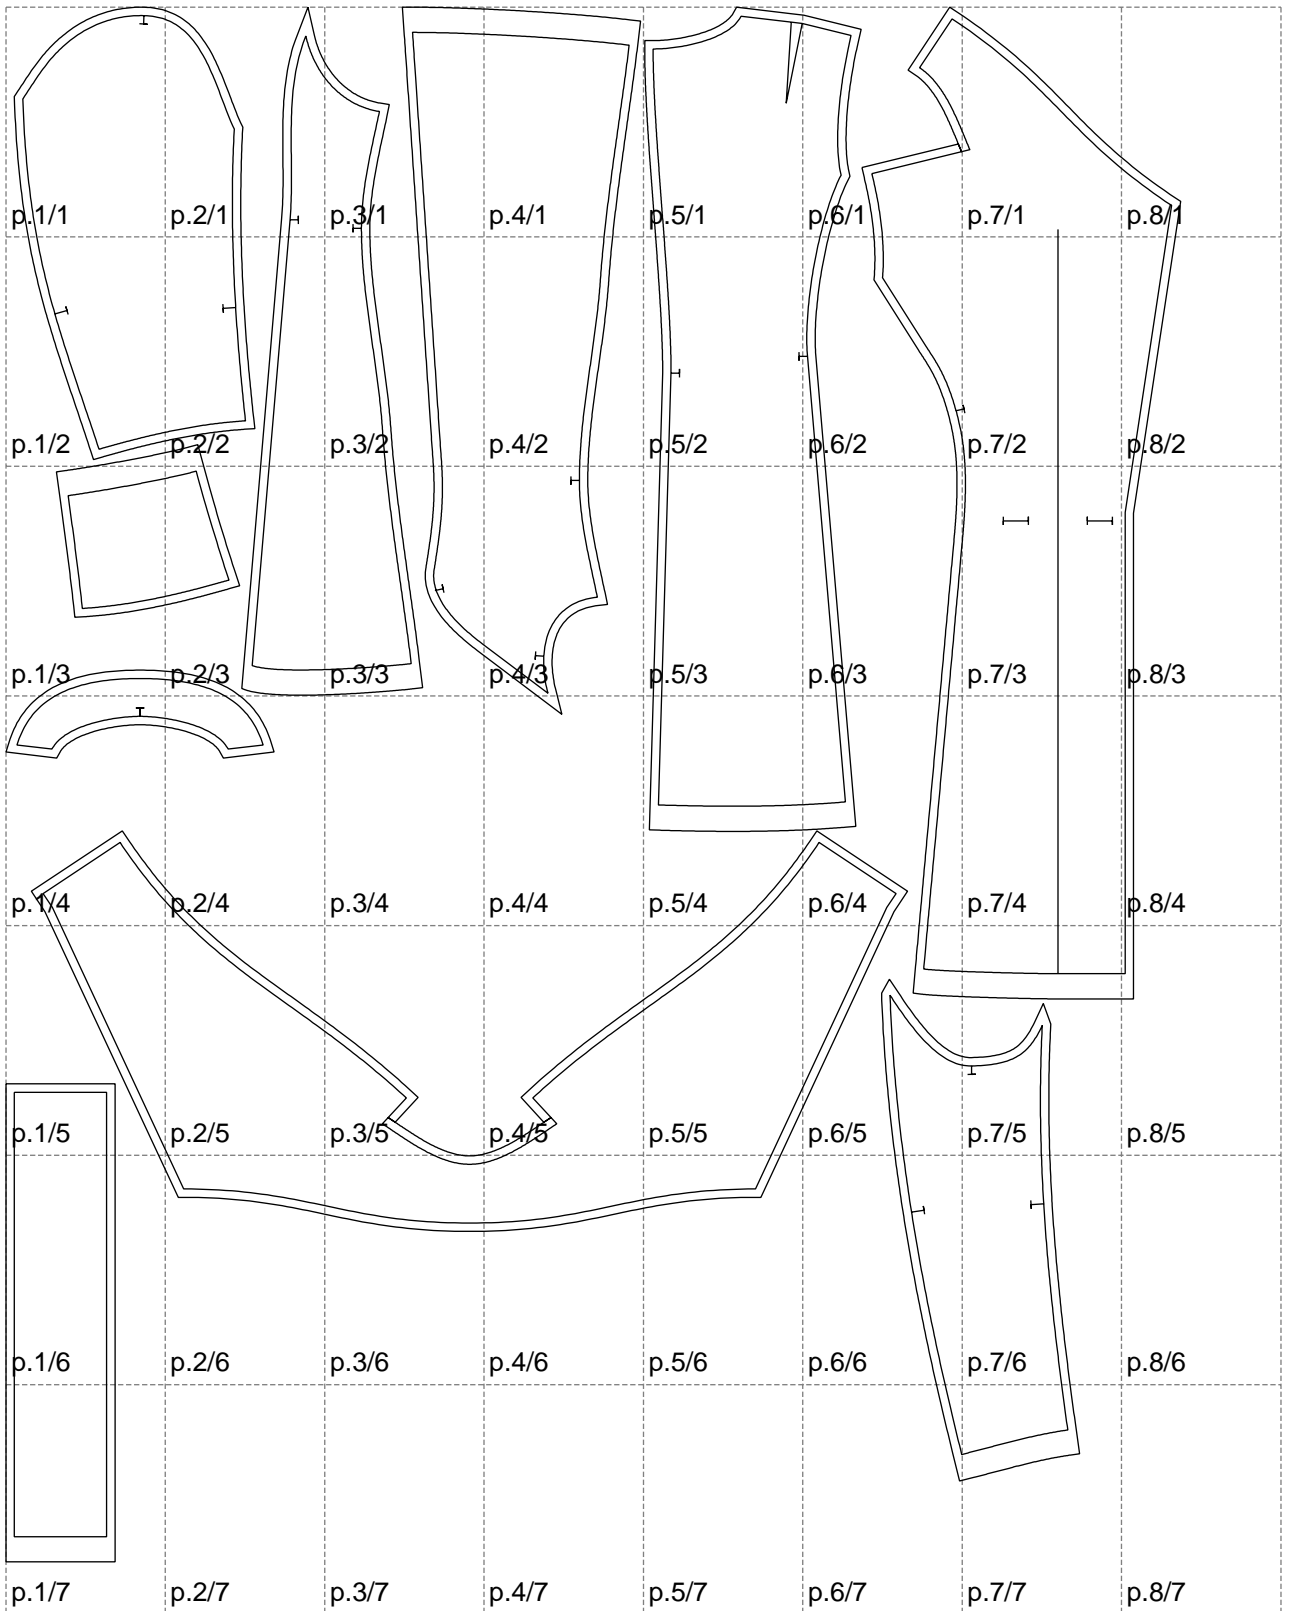

Not for print

Paper size: A4, size:1399.00 x1851.41 mm

# Example

size:1499.00 x2709.38 mm

Maneken =1 ver.0

rz\_1=170

rz\_16=112

rz\_17=96.2

rz\_18=94

rz\_19=120

rz\_20=117

---

. . . . .  
. . . . .  
. . . . .